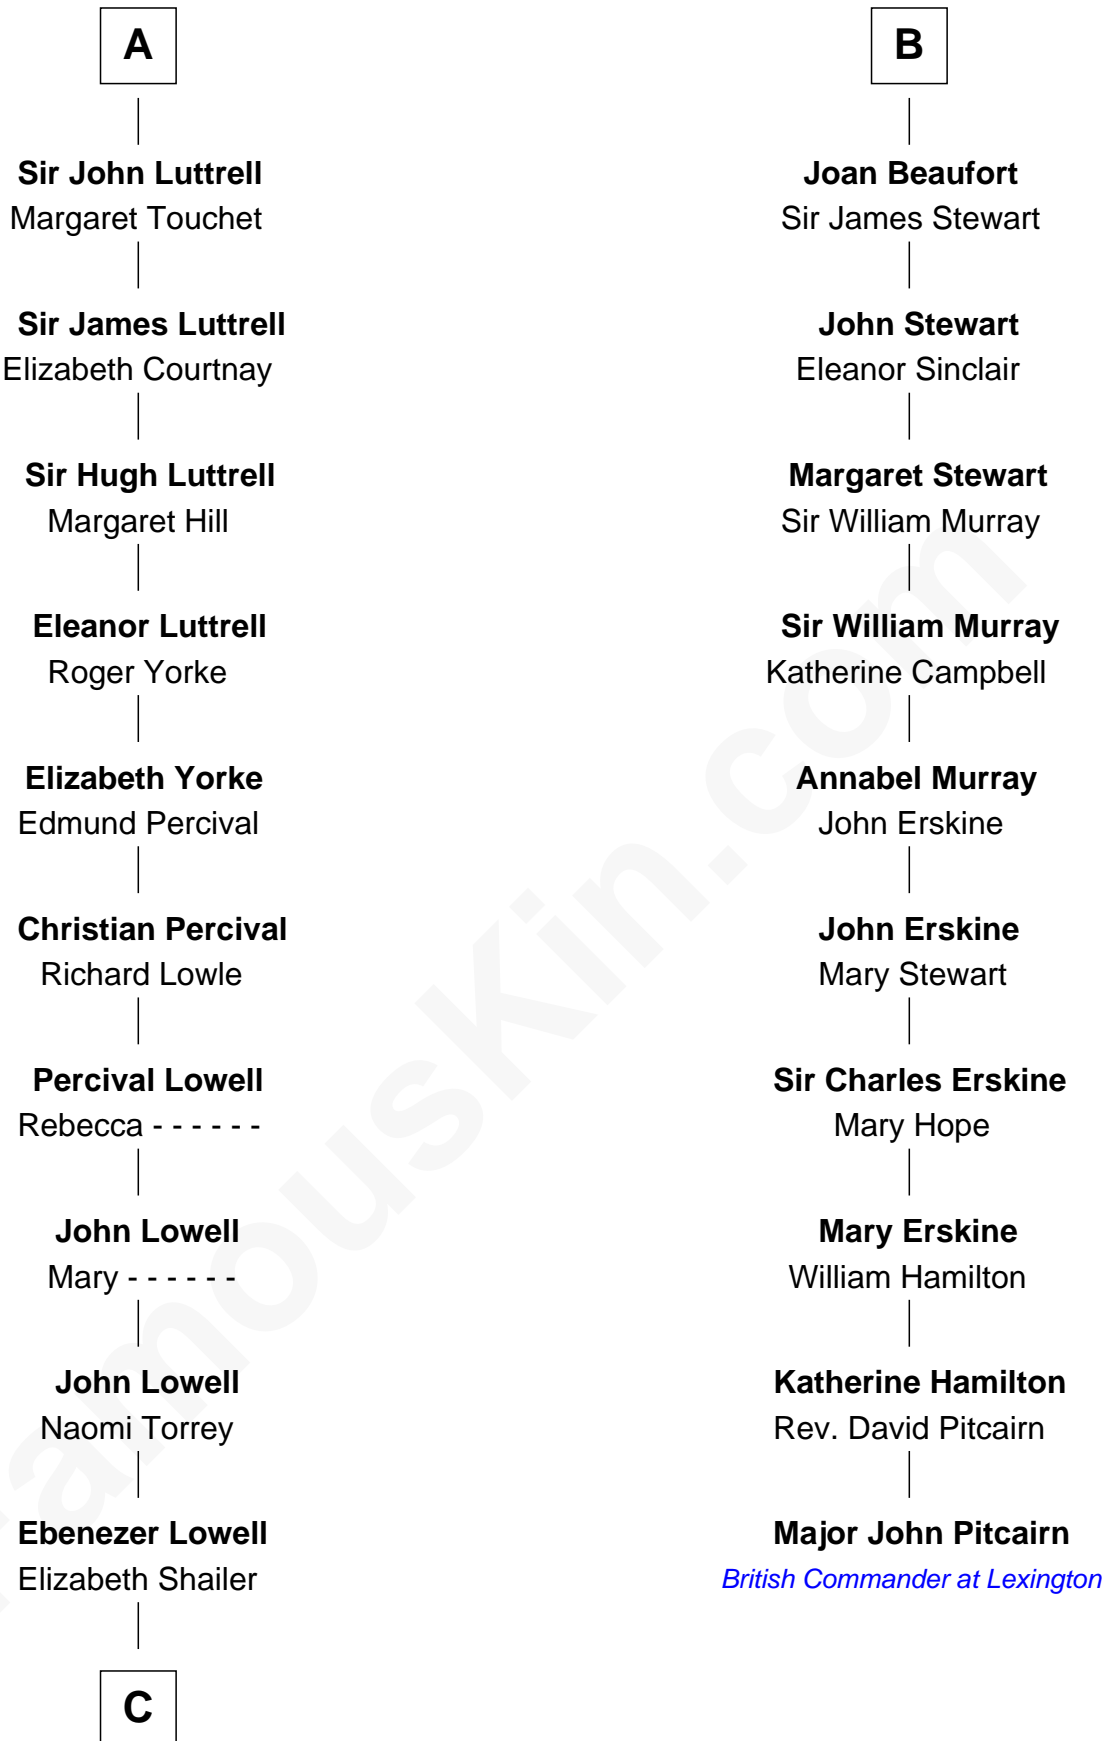

FamousKin.com
Relationship Chart of
James Russell Lowell
American "Fireside" Poet

16th cousin 4 times removed of

Major John Pitcairn
British Commander at Battle of Lexington

C

Rev. John Lowell

Sarah Champney