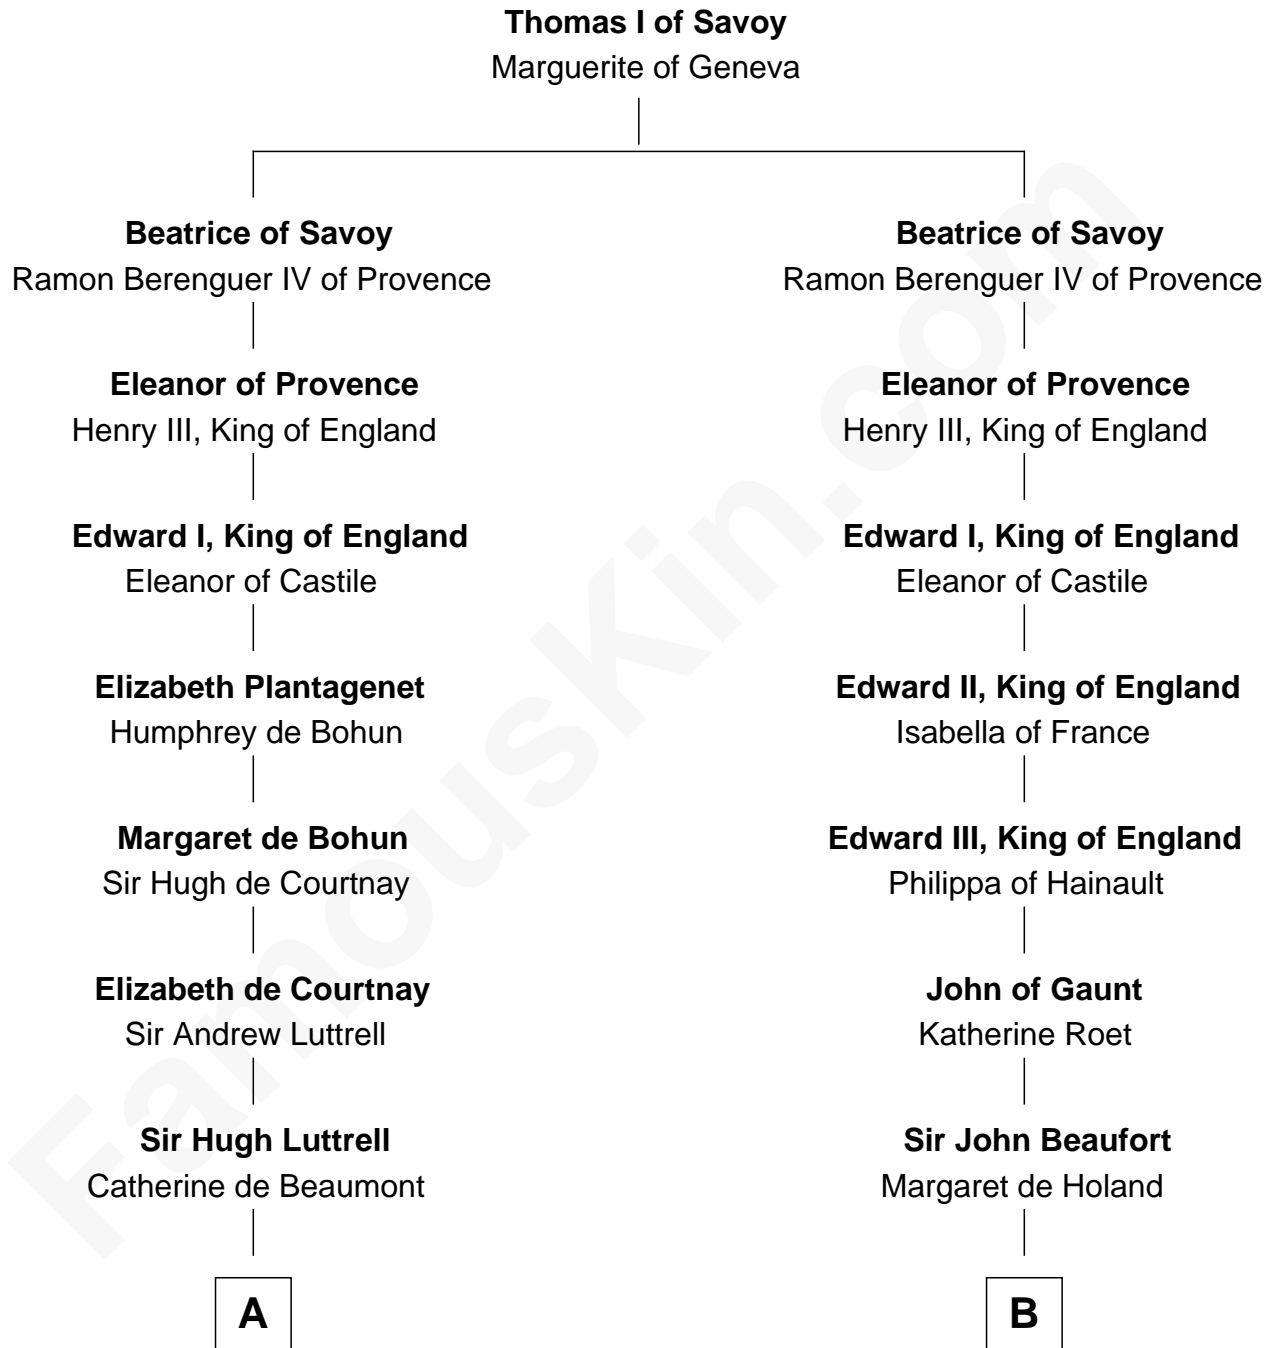

FamousKin.com
Relationship Chart of
James Russell Lowell
American "Fireside" Poet

16th cousin 4 times removed of

Major John Pitcairn
British Commander at Battle of Lexington

C

Rev. John Lowell

Sarah Champney