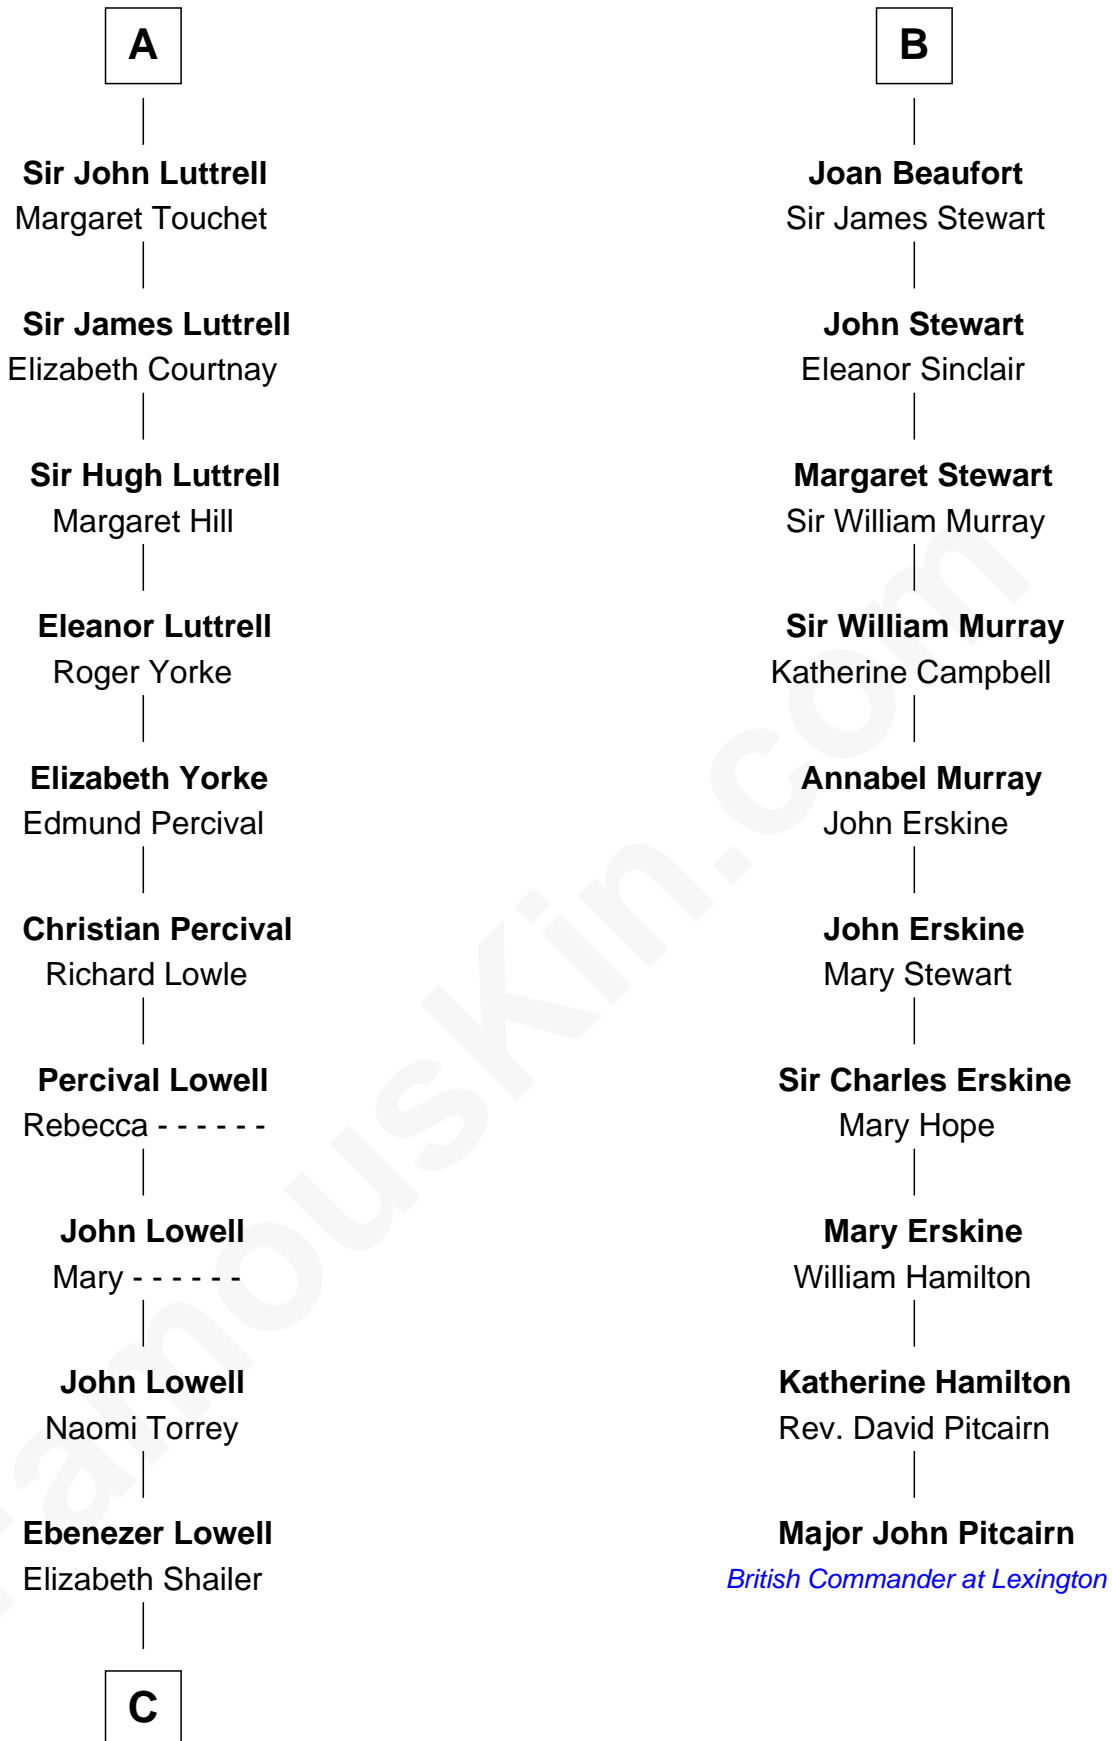

FamousKin.com
Relationship Chart of
James Russell Lowell
American "Fireside" Poet

16th cousin 4 times removed of

Major John Pitcairn
British Commander at Battle of Lexington

C

Rev. John Lowell

Sarah Champney