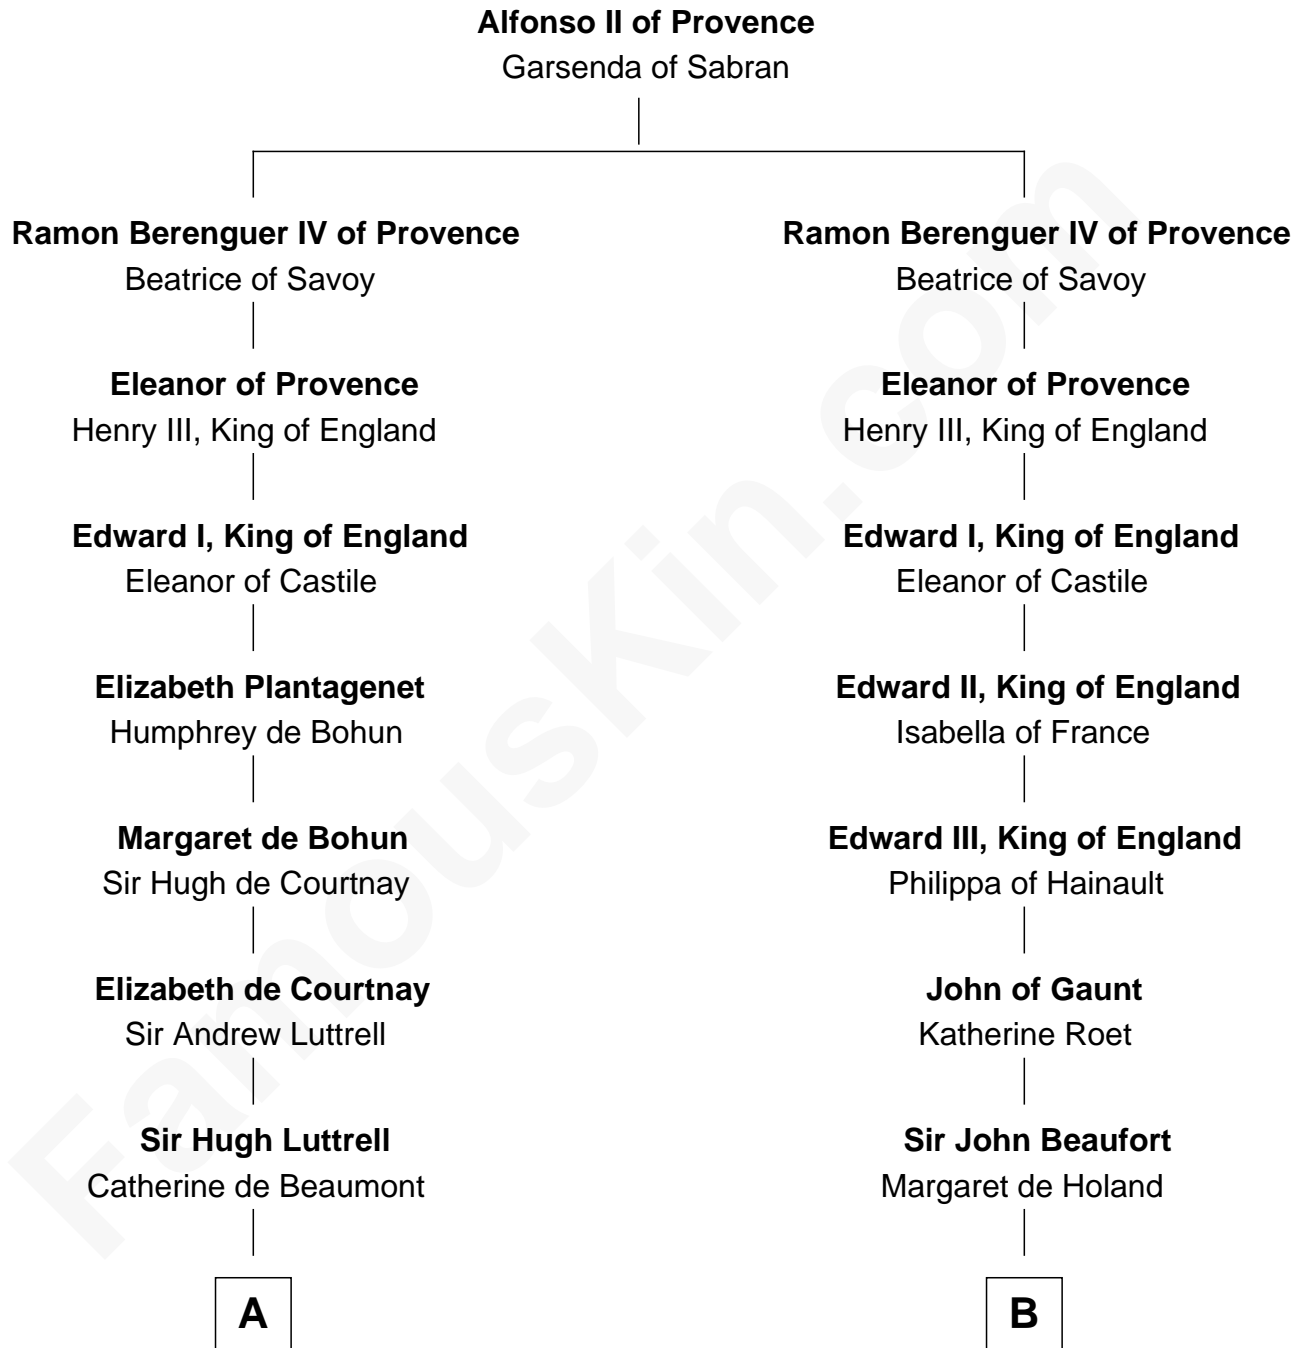

FamousKin.com
Relationship Chart of
James Russell Lowell
American "Fireside" Poet

16th cousin 4 times removed of

Major John Pitcairn
British Commander at Battle of Lexington

C

Rev. John Lowell

Sarah Champney