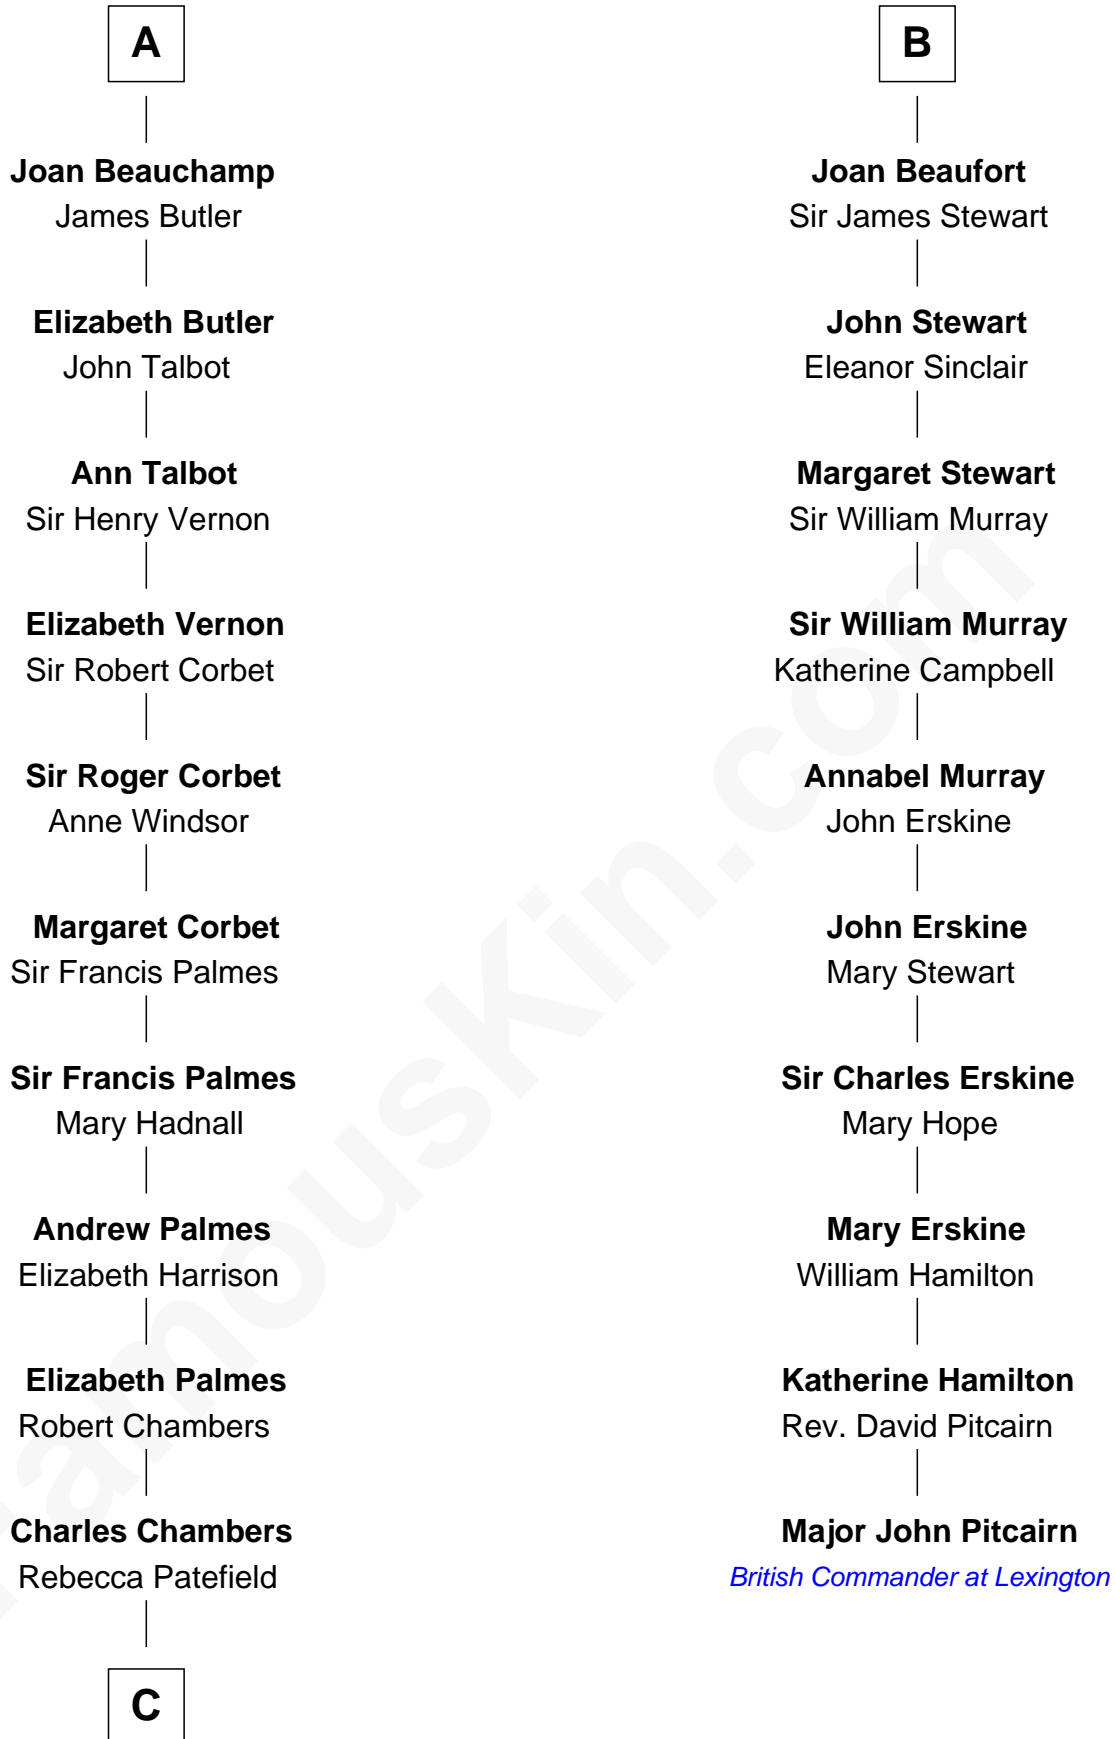

**FamousKin.com**  
**Relationship Chart of**  
**James Russell Lowell**  
*American "Fireside" Poet*

16th cousin 5 times removed of

**Major John Pitcairn**  
*British Commander at Battle of Lexington*

**Philip II Auguste, King of France**  
 Isabella of Hainault