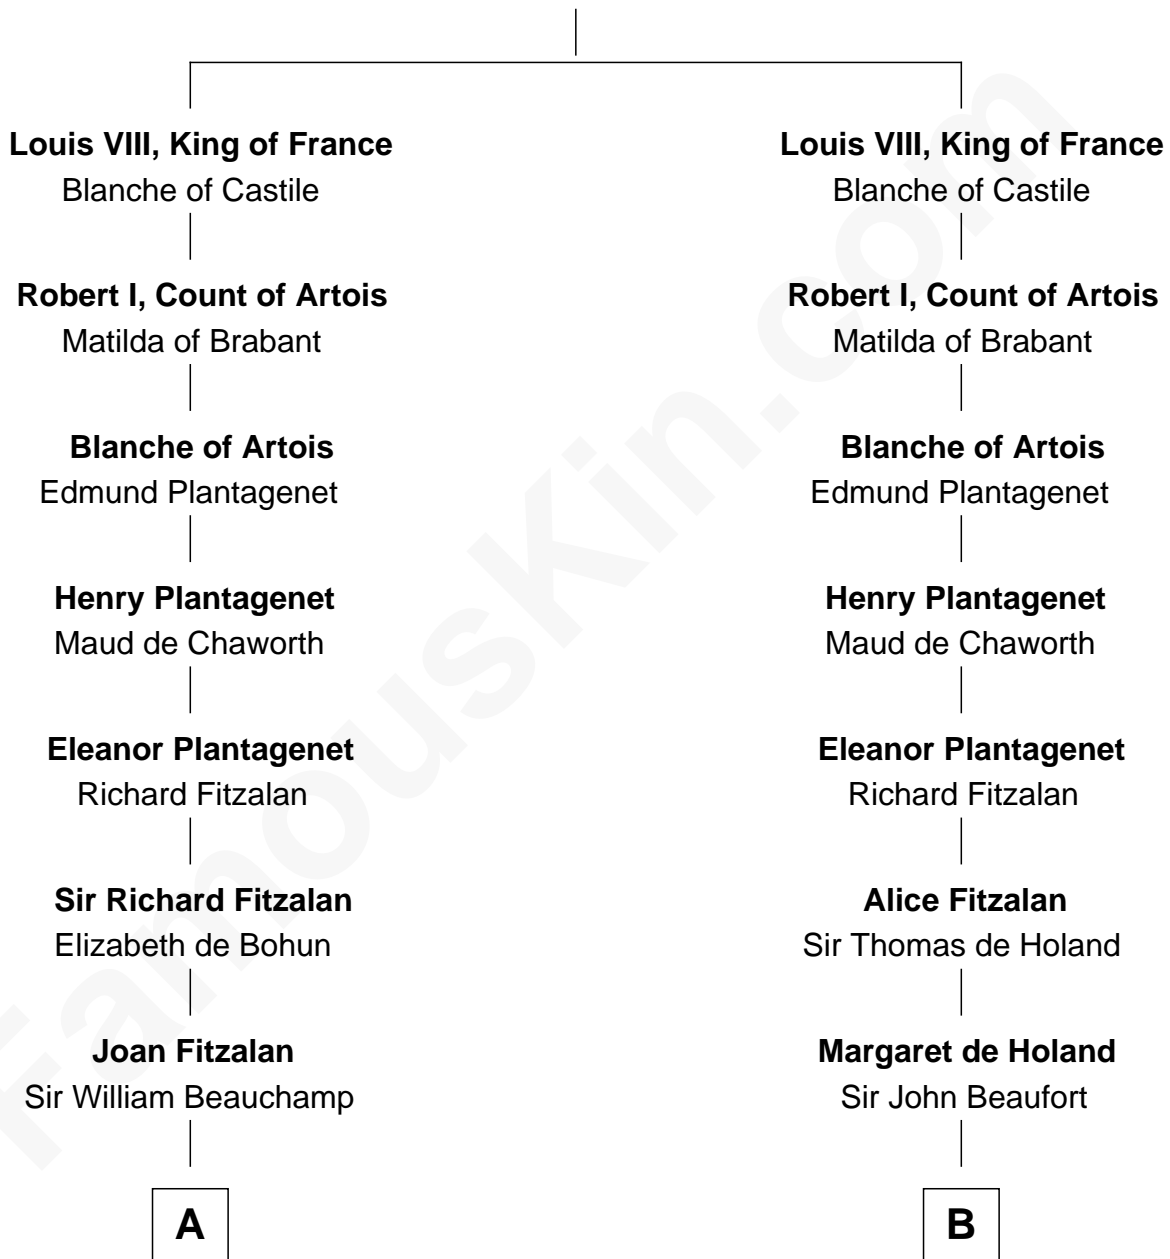

**FamousKin.com**  
**Relationship Chart of**  
**James Russell Lowell**  
*American "Fireside" Poet*

16th cousin 5 times removed of

**Major John Pitcairn**  
*British Commander at Battle of Lexington*

**Philip II Auguste, King of France**  
 Isabella of Hainault

**C**

—  
**Rebecca Chambers**

Daniel Russell

—  
**James Russell**

Katharine Graves

—  
**Rebecca Russell**

John Lowell

—  
**Rev. Charles Lowell**