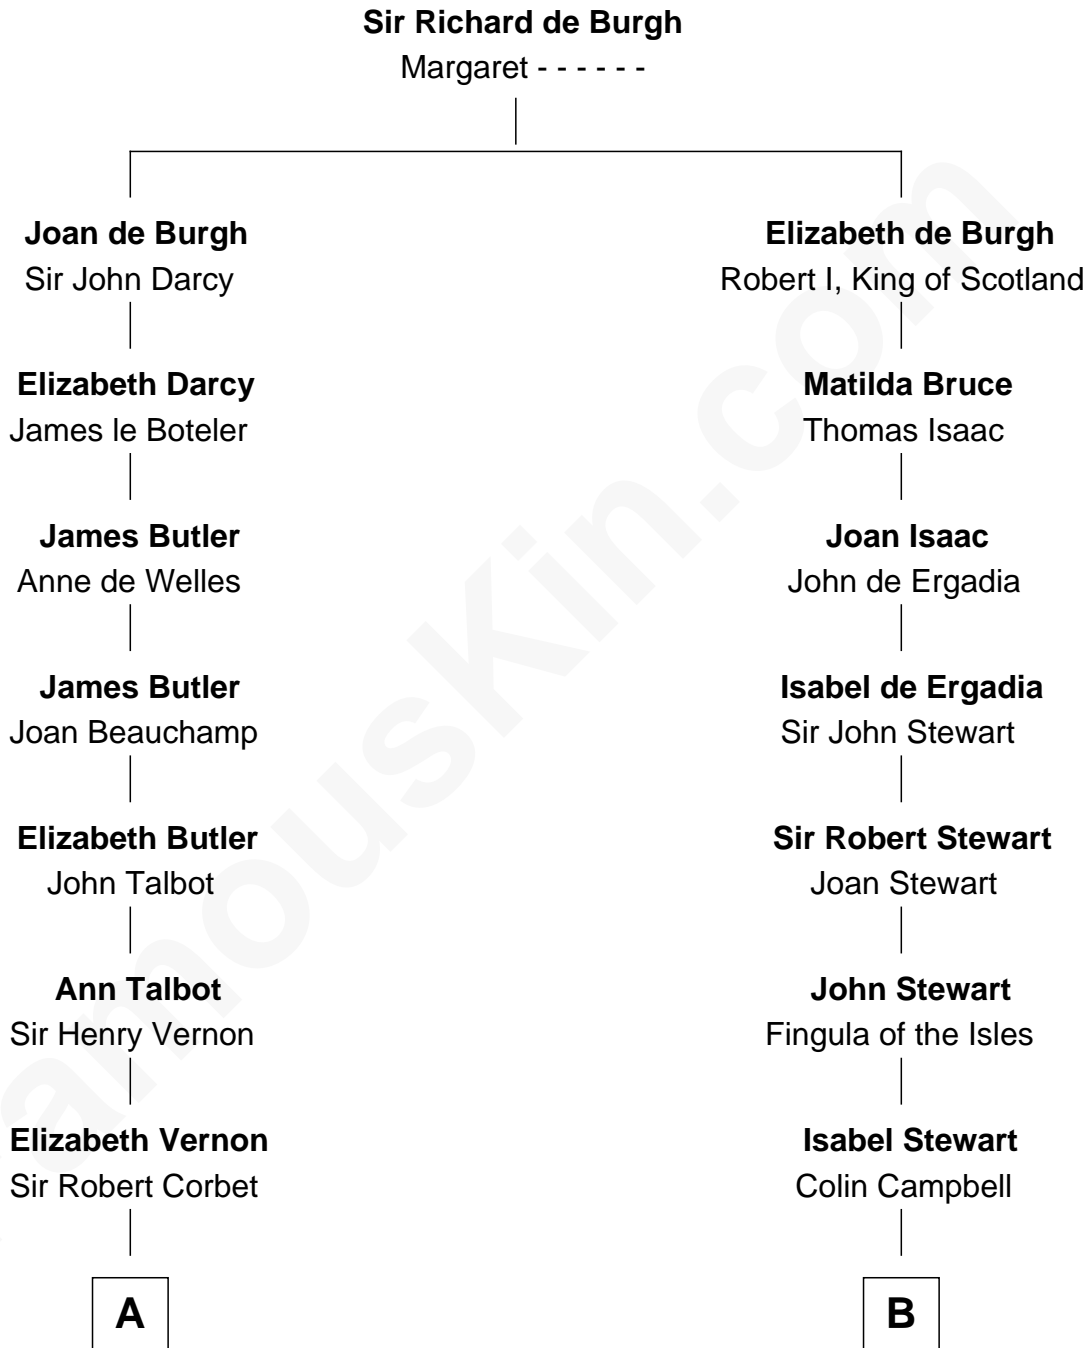

**FamousKin.com**  
**Relationship Chart of**  
**James Russell Lowell**  
*American "Fireside" Poet*

14th cousin 3 times removed of

**Major John Pitcairn**  
*British Commander at Battle of Lexington*

**A**

**Sir Roger Corbet**  
Anne Windsor

**Margaret Corbet**  
Sir Francis Palmes

**Sir Francis Palmes**  
Mary Hadnall

**Andrew Palmes**  
Elizabeth Harrison

**Elizabeth Palmes**  
Robert Chambers

**Charles Chambers**  
Rebecca Patefield

**B**

**Archibald Campbell**  
Elizabeth Stewart

**Margaret Campbell**  
Sir John Erskine

**John Erskine**  
Annabel Murray

**John Erskine**  
Mary Stewart

**Sir Charles Erskine**  
Mary Hope

**Mary Erskine**  
William Hamilton