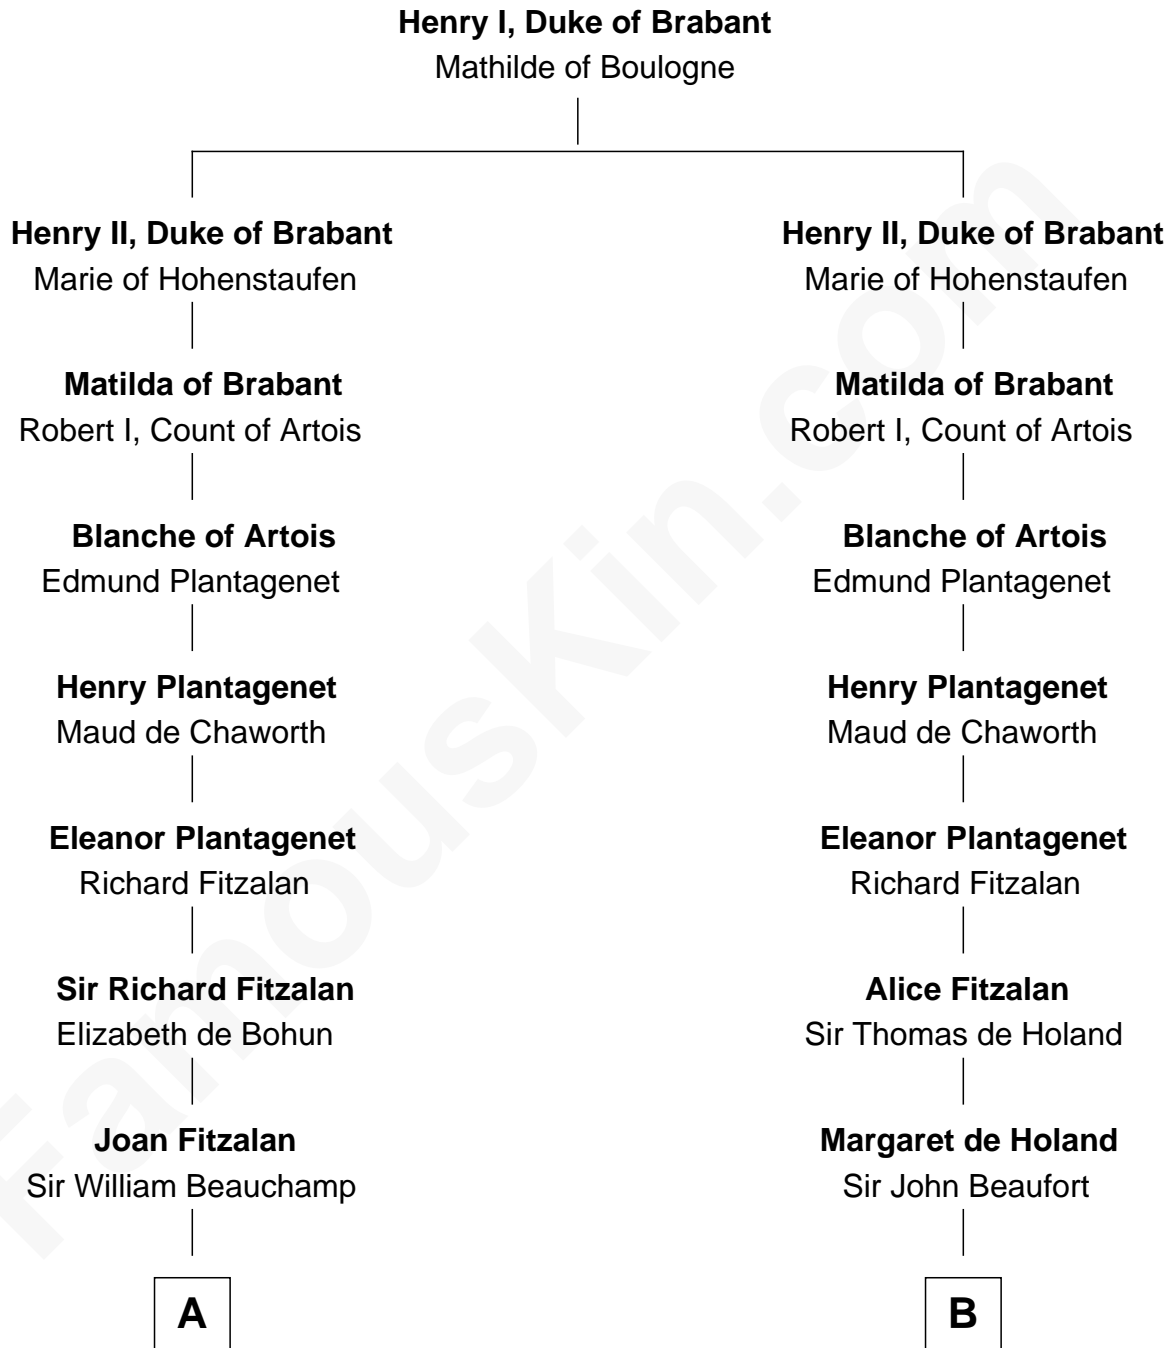

FamousKin.com
Relationship Chart of
James Russell Lowell
American "Fireside" Poet

16th cousin 5 times removed of

Major John Pitcairn
British Commander at Battle of Lexington

C

Rebecca Chambers

Daniel Russell

James Russell

Katharine Graves

Rebecca Russell

John Lowell

Rev. Charles Lowell

Harriet Brackett Spence

James Russell Lowell

American "Fireside" Poet