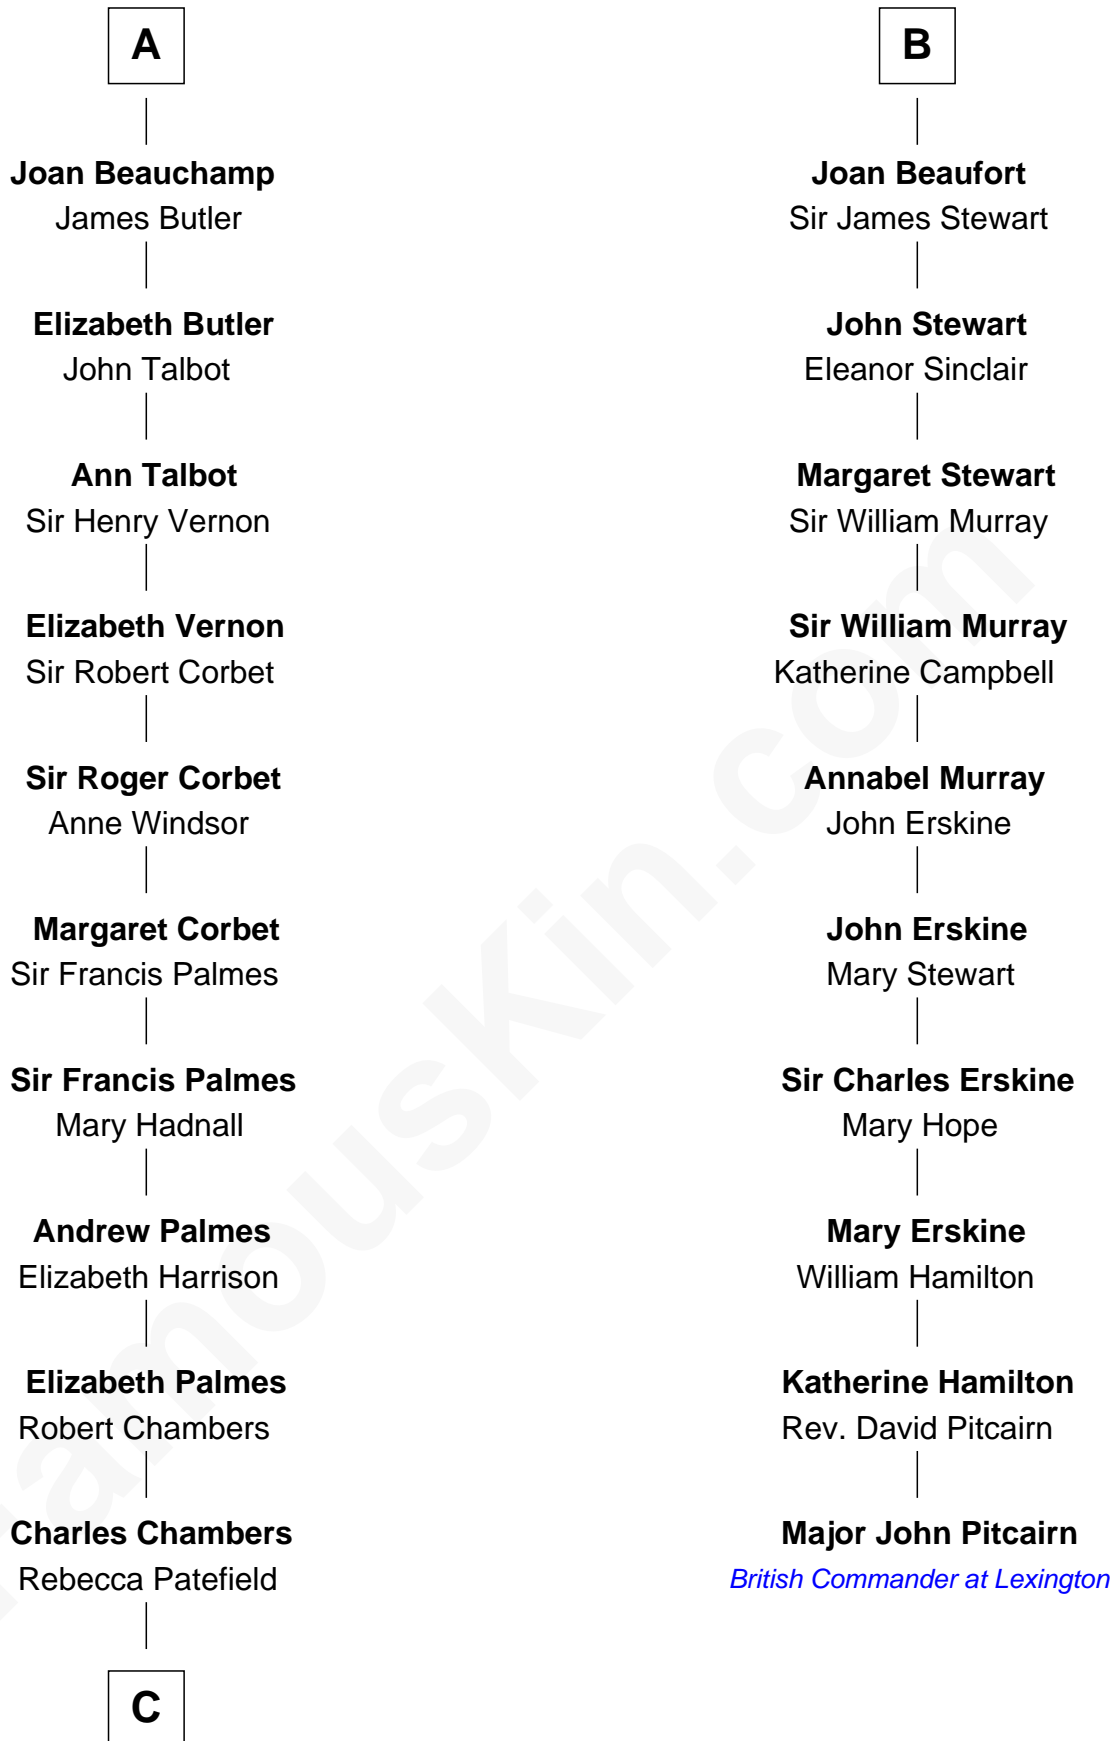

FamousKin.com
Relationship Chart of
James Russell Lowell
American "Fireside" Poet

16th cousin 5 times removed of

Major John Pitcairn
British Commander at Battle of Lexington

C

Rebecca Chambers

Daniel Russell