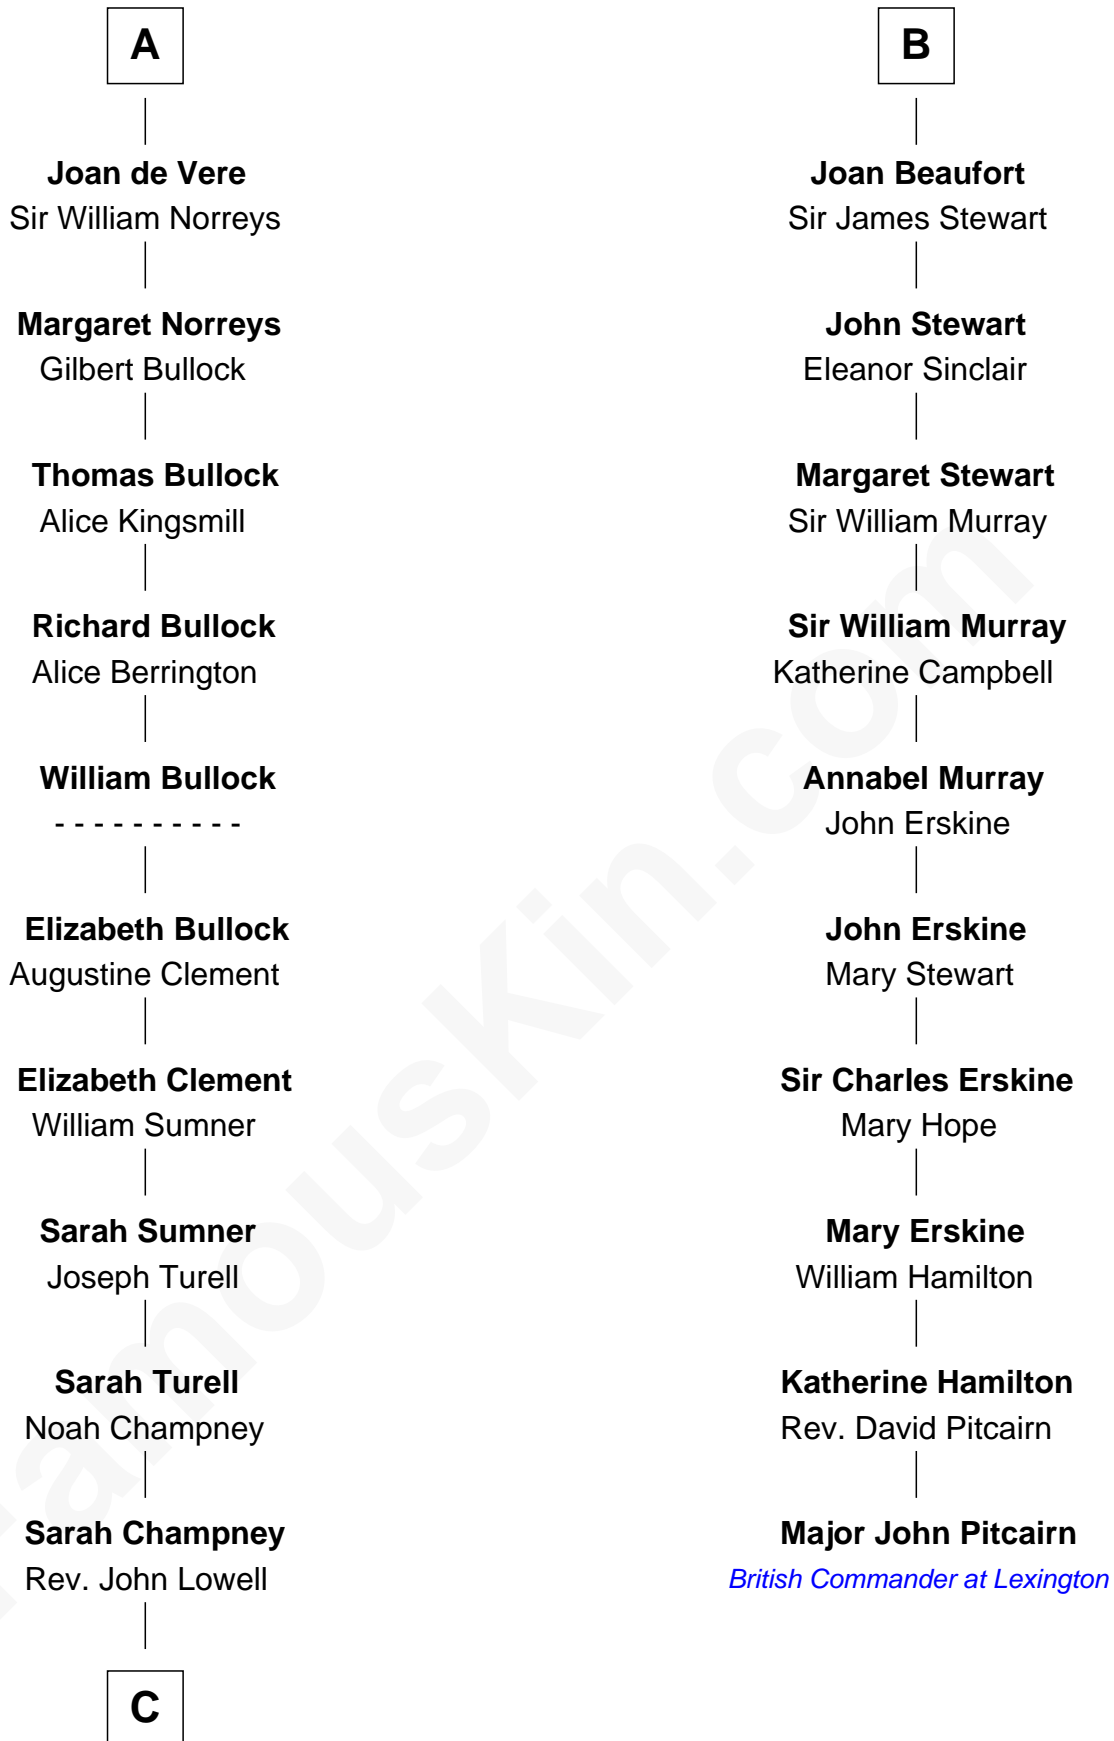

FamousKin.com
Relationship Chart of
James Russell Lowell
American "Fireside" Poet

16th cousin 3 times removed of

Major John Pitcairn
British Commander at Battle of Lexington

C

—
John Lowell

Rebecca Russell