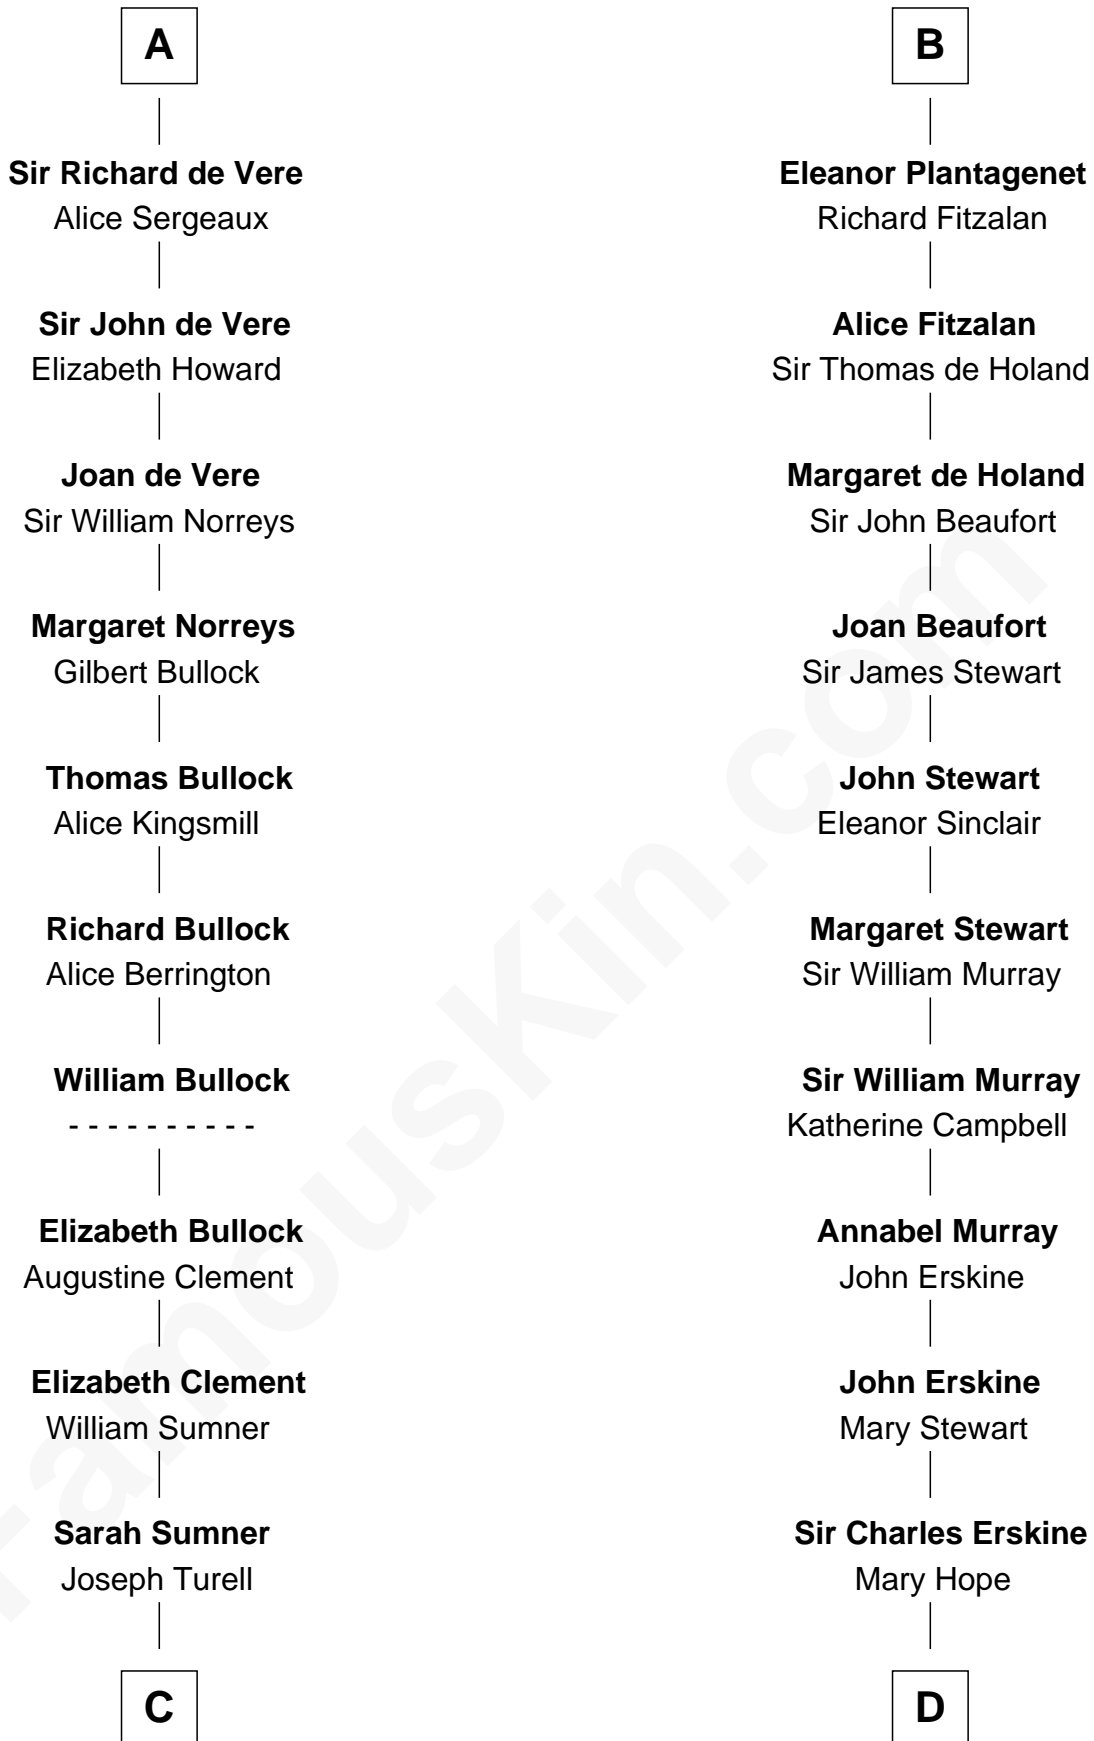

**FamousKin.com**  
**Relationship Chart of**  
**James Russell Lowell**  
*American "Fireside" Poet*

19th cousin 2 times removed of

**Major John Pitcairn**  
*British Commander at Battle of Lexington*

**C**

**D**

**Mary Erskine**  
William Hamilton

**Katherine Hamilton**  
Rev. David Pitcairn

**Major John Pitcairn**  
*British Commander at Lexington*

FamousKin.com