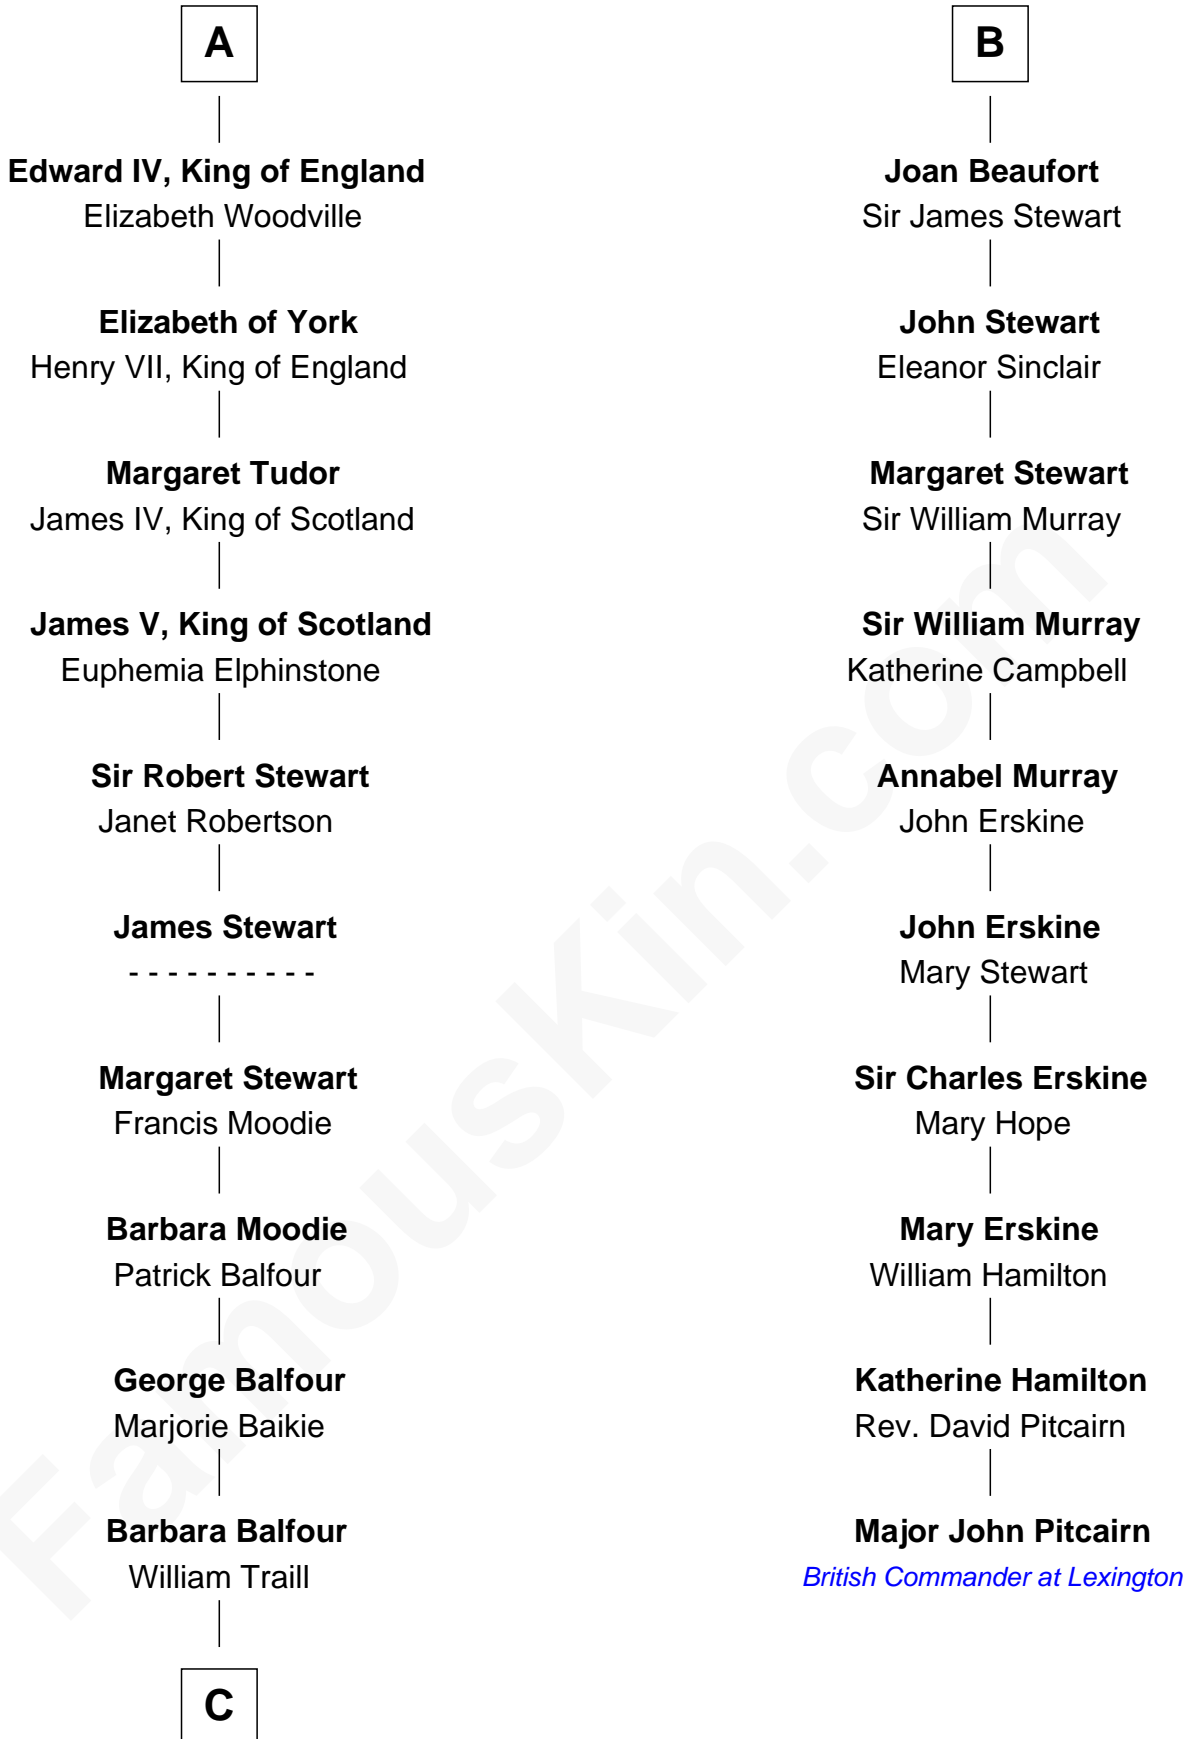

**FamousKin.com**  
**Relationship Chart of**  
**James Russell Lowell**  
*American "Fireside" Poet*

16th cousin 5 times removed of

**Major John Pitcairn**  
*British Commander at Battle of Lexington*

**C**