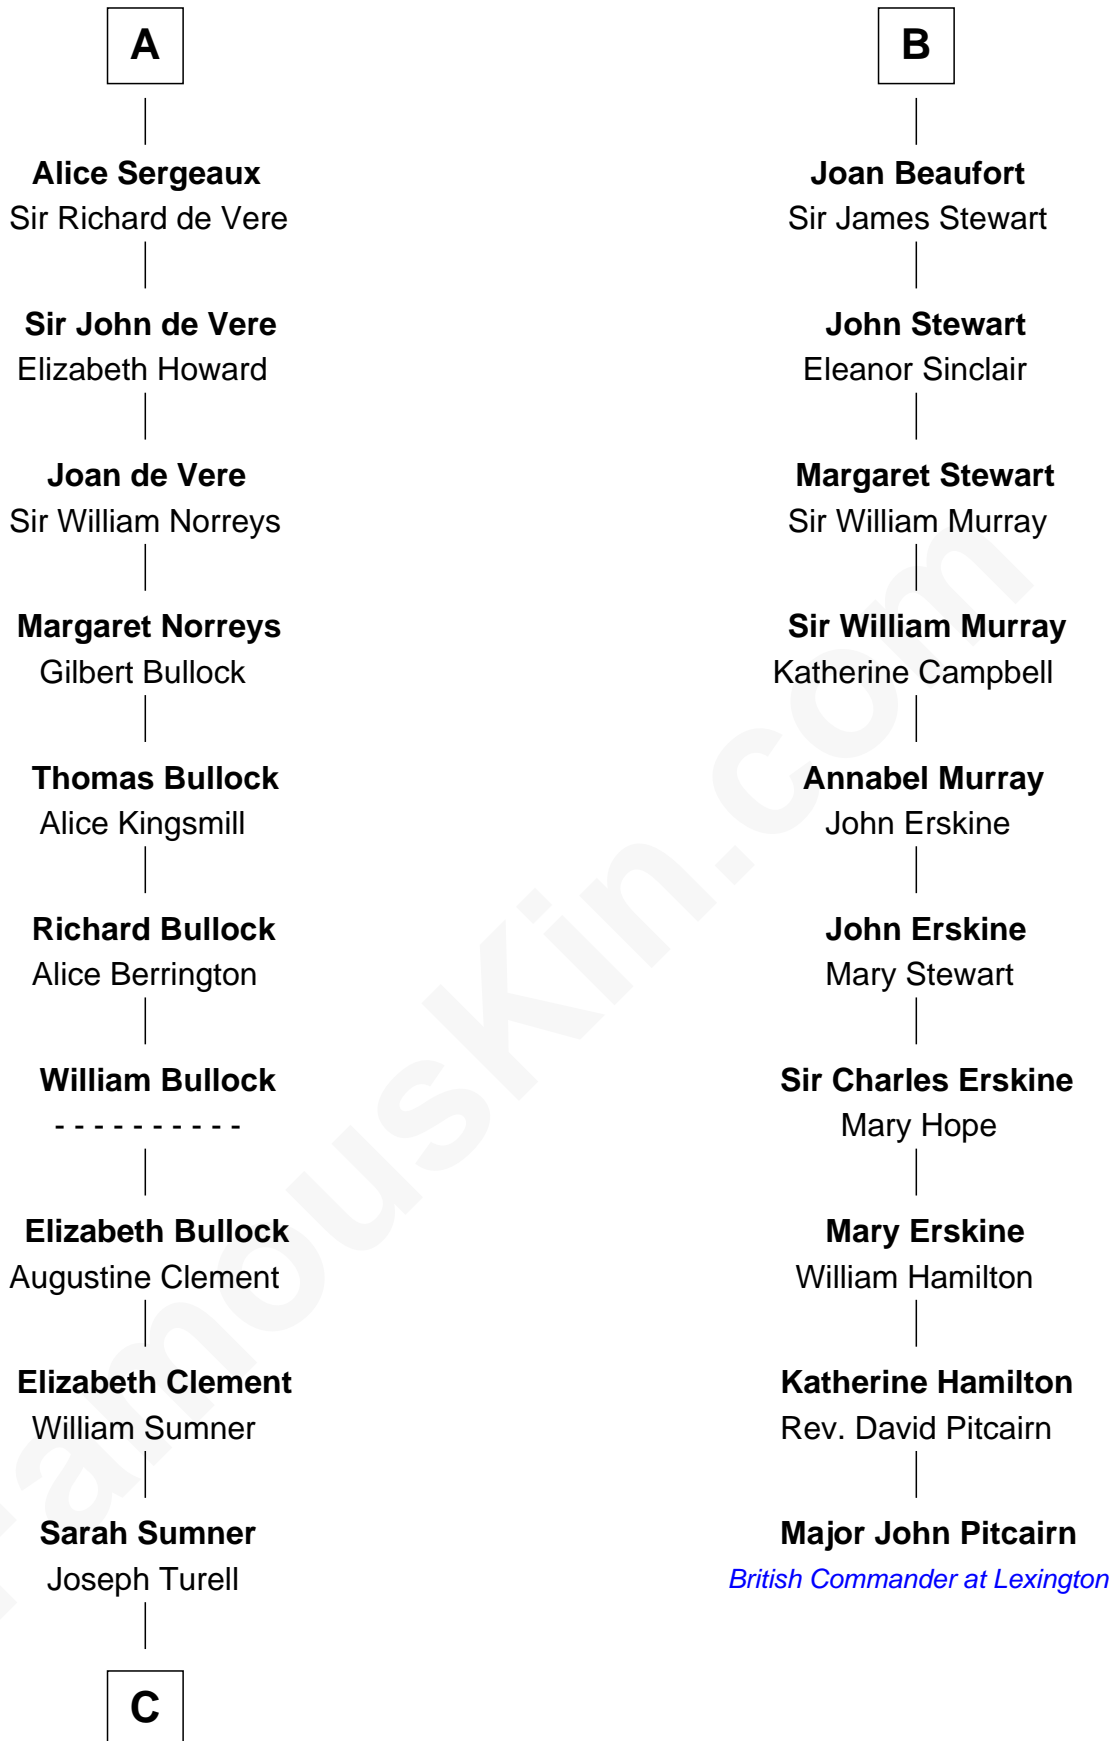

FamousKin.com
Relationship Chart of
James Russell Lowell
American "Fireside" Poet

16th cousin 5 times removed of

Major John Pitcairn
British Commander at Battle of Lexington

C

—
Sarah Turell
Noah Champney