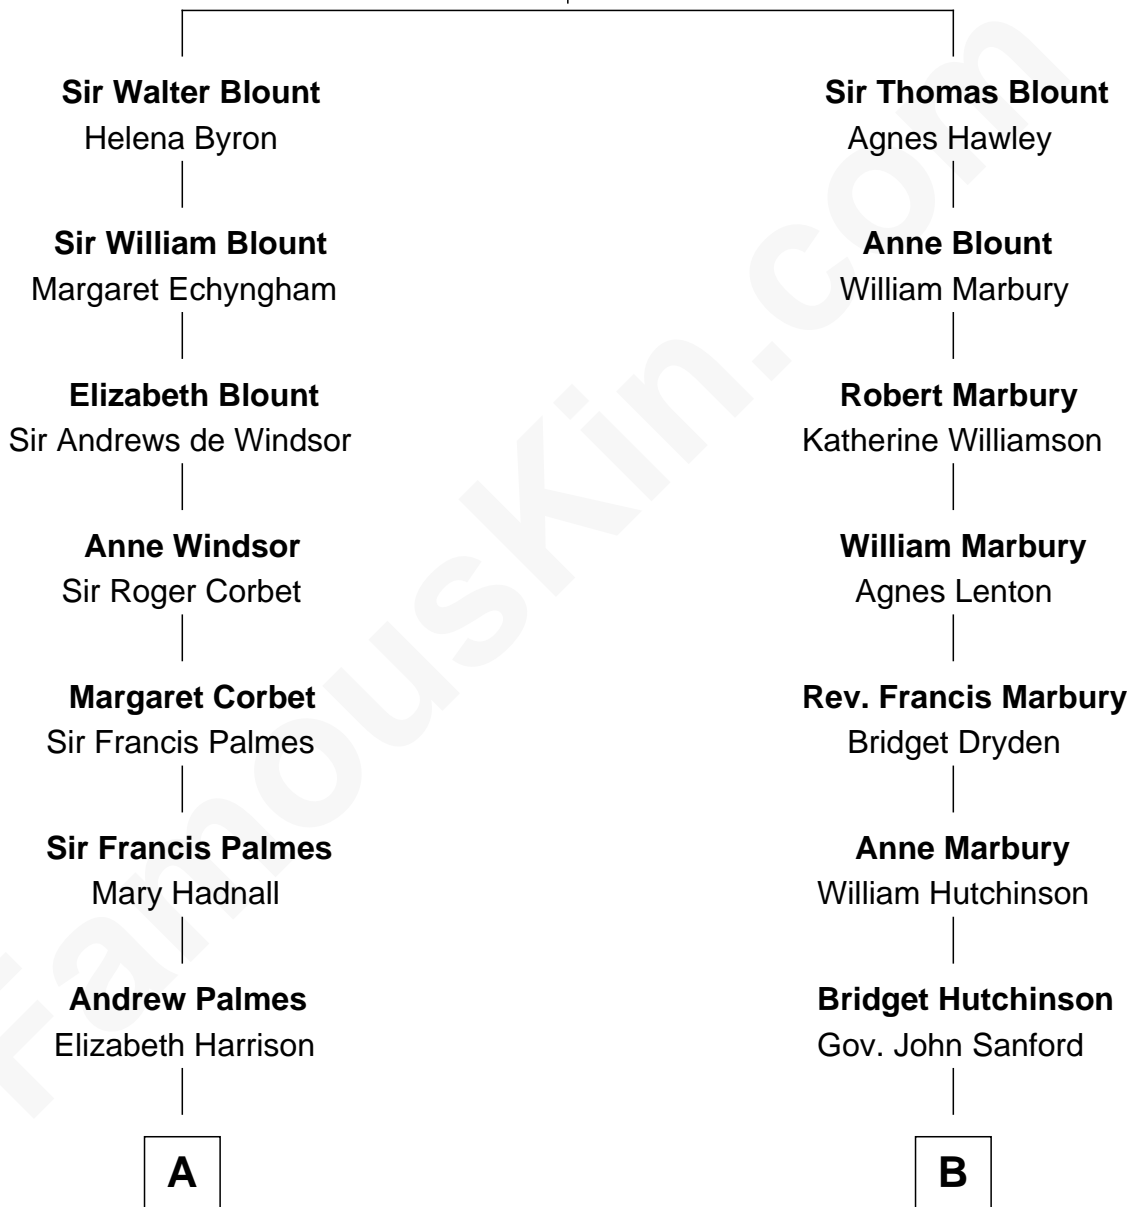

FamousKin.com
Relationship Chart of
James Russell Lowell
American "Fireside" Poet

13th cousin 2 times removed of

Marilyn Monroe
Actress, Model, and Singer

Sir Thomas Blount
 Margaret de Gresley

A

Elizabeth Palmes