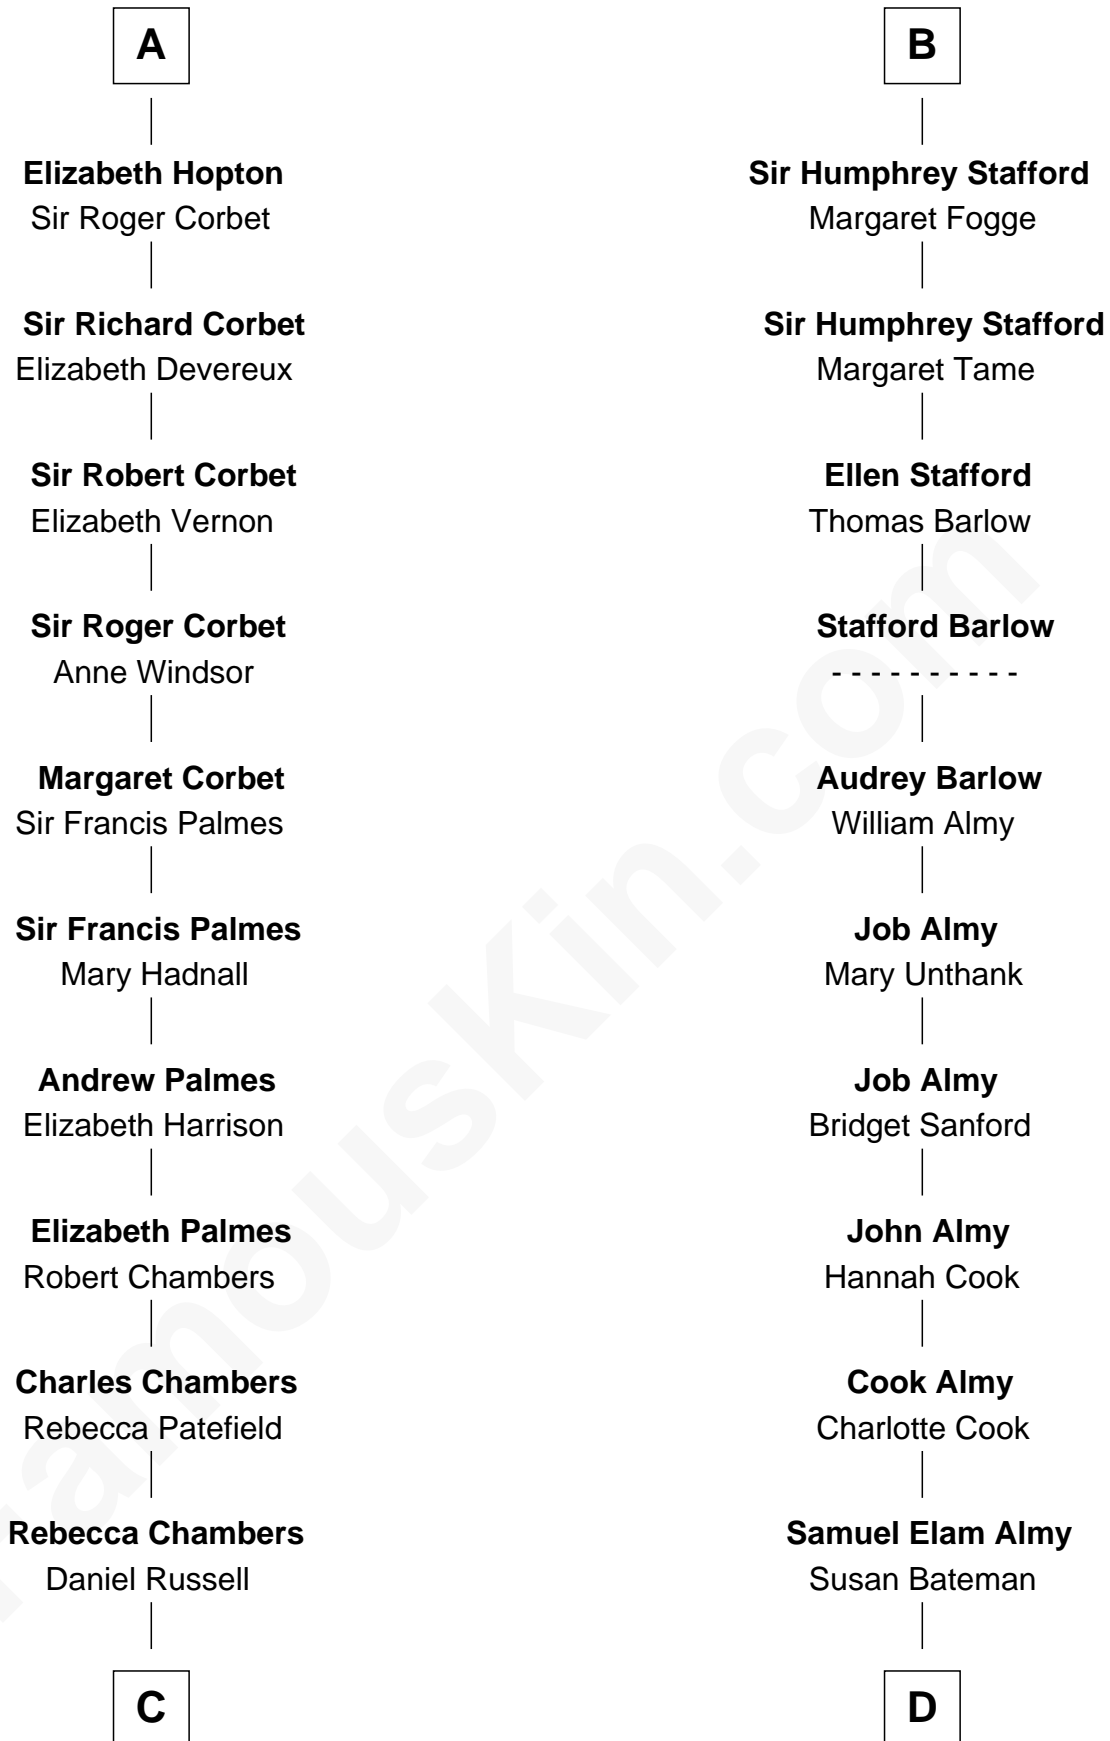

# FamousKin.com Relationship Chart of

**James Russell Lowell**

*American "Fireside" Poet*

20th cousin of

**Marilyn Monroe**

*Actress, Model, and Singer*

**John de Botetourte**

Maud FitzThomas

**Frederick Almy Gifford**  
Elizabeth Easton Tennant

**Charles Stanley Gifford**  
Gladys Pearl Monroe

**Marilyn Monroe**  
*Actress, Model, and Singer*

FamousKin.com