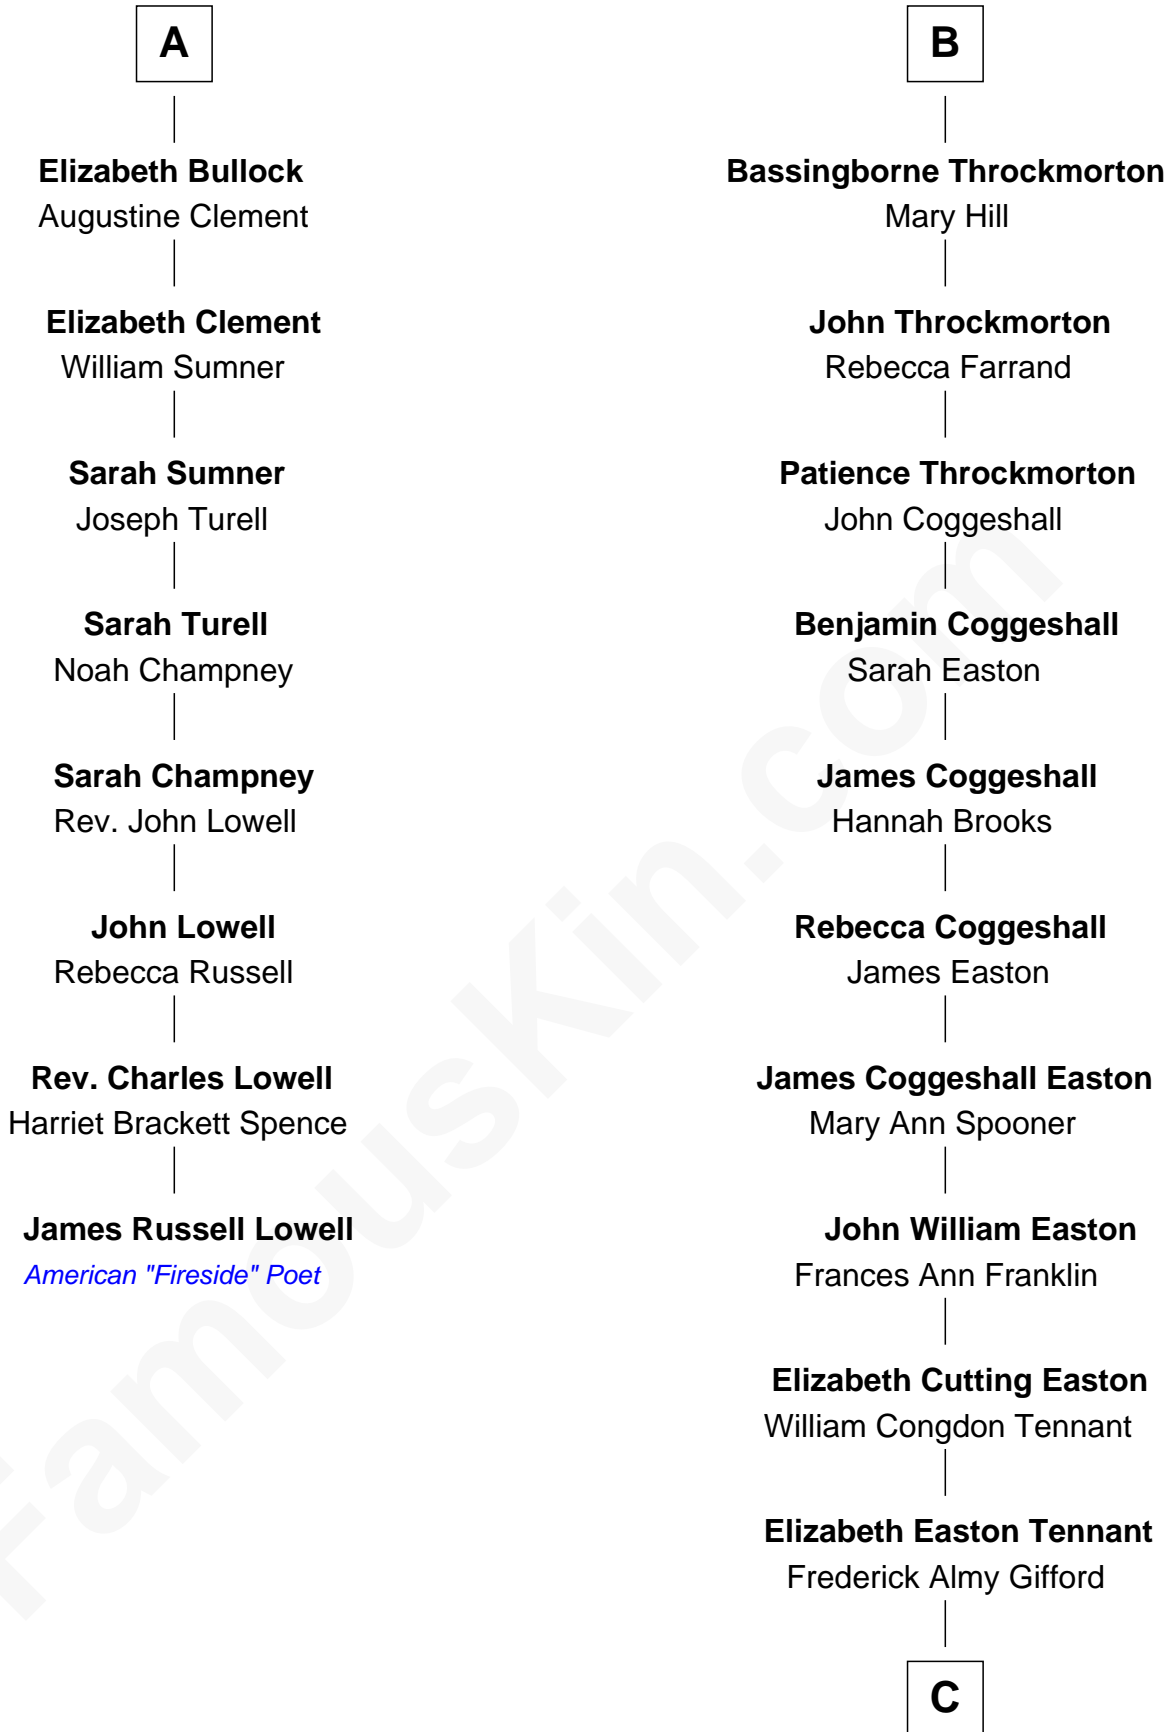

FamousKin.com
Relationship Chart of
James Russell Lowell
American "Fireside" Poet

14th cousin 4 times removed of

Marilyn Monroe
Actress, Model, and Singer

Sir Richard Sergeaux
 Philippe Fitzalan

Alice Sergeaux
 Sir Richard de Vere

Sir John de Vere
 Elizabeth Howard

Joan de Vere
 Sir William Norreys

Margaret Norreys
 Gilbert Bullock

Thomas Bullock
 Alice Kingsmill

Richard Bullock
 Alice Berrington

William Bullock

A

Philippa Sergeaux
 Sir Robert Pashley

Anne Pashley
 Edward Tyrrell

Philippa Tyrrell
 Thomas Cornwallis

Sir William Cornwallis
 Elizabeth Stanford

Sir John Cornwallis
 Mary Sulyard

Elizabeth Cornwallis
 John Blennerhasset

Elizabeth Blennerhasset
 Lionel Throckmorton

B

C

Charles Stanley Gifford

Gladys Pearl Monroe

Marilyn Monroe

Actress, Model, and Singer

FamousKin.com