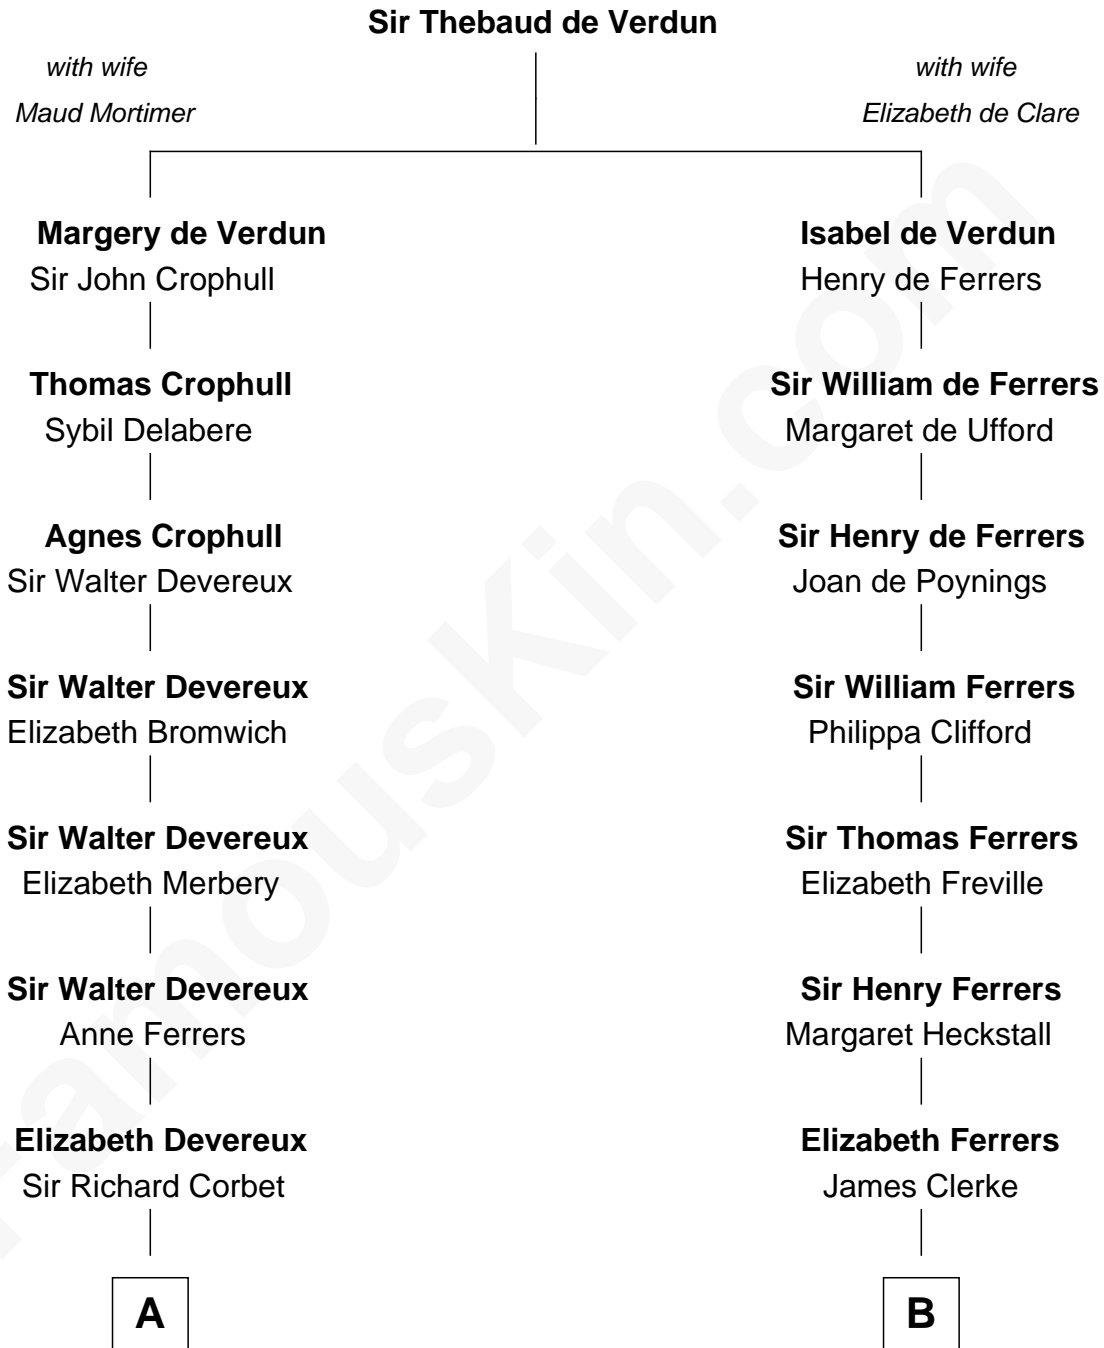

FamousKin.com
Relationship Chart of
James Russell Lowell
American "Fireside" Poet

18th cousin 2 times removed of

Marilyn Monroe
Actress, Model, and Singer

C

Rev. Charles Lowell
Harriet Brackett Spence

James Russell Lowell
American "Fireside" Poet

D

Susan Bateman Almy
Charles Adams Gifford

Frederick Almy Gifford
Elizabeth Easton Tennant

Charles Stanley Gifford
Gladys Pearl Monroe

Marilyn Monroe
Actress, Model, and Singer

FamousKin.com