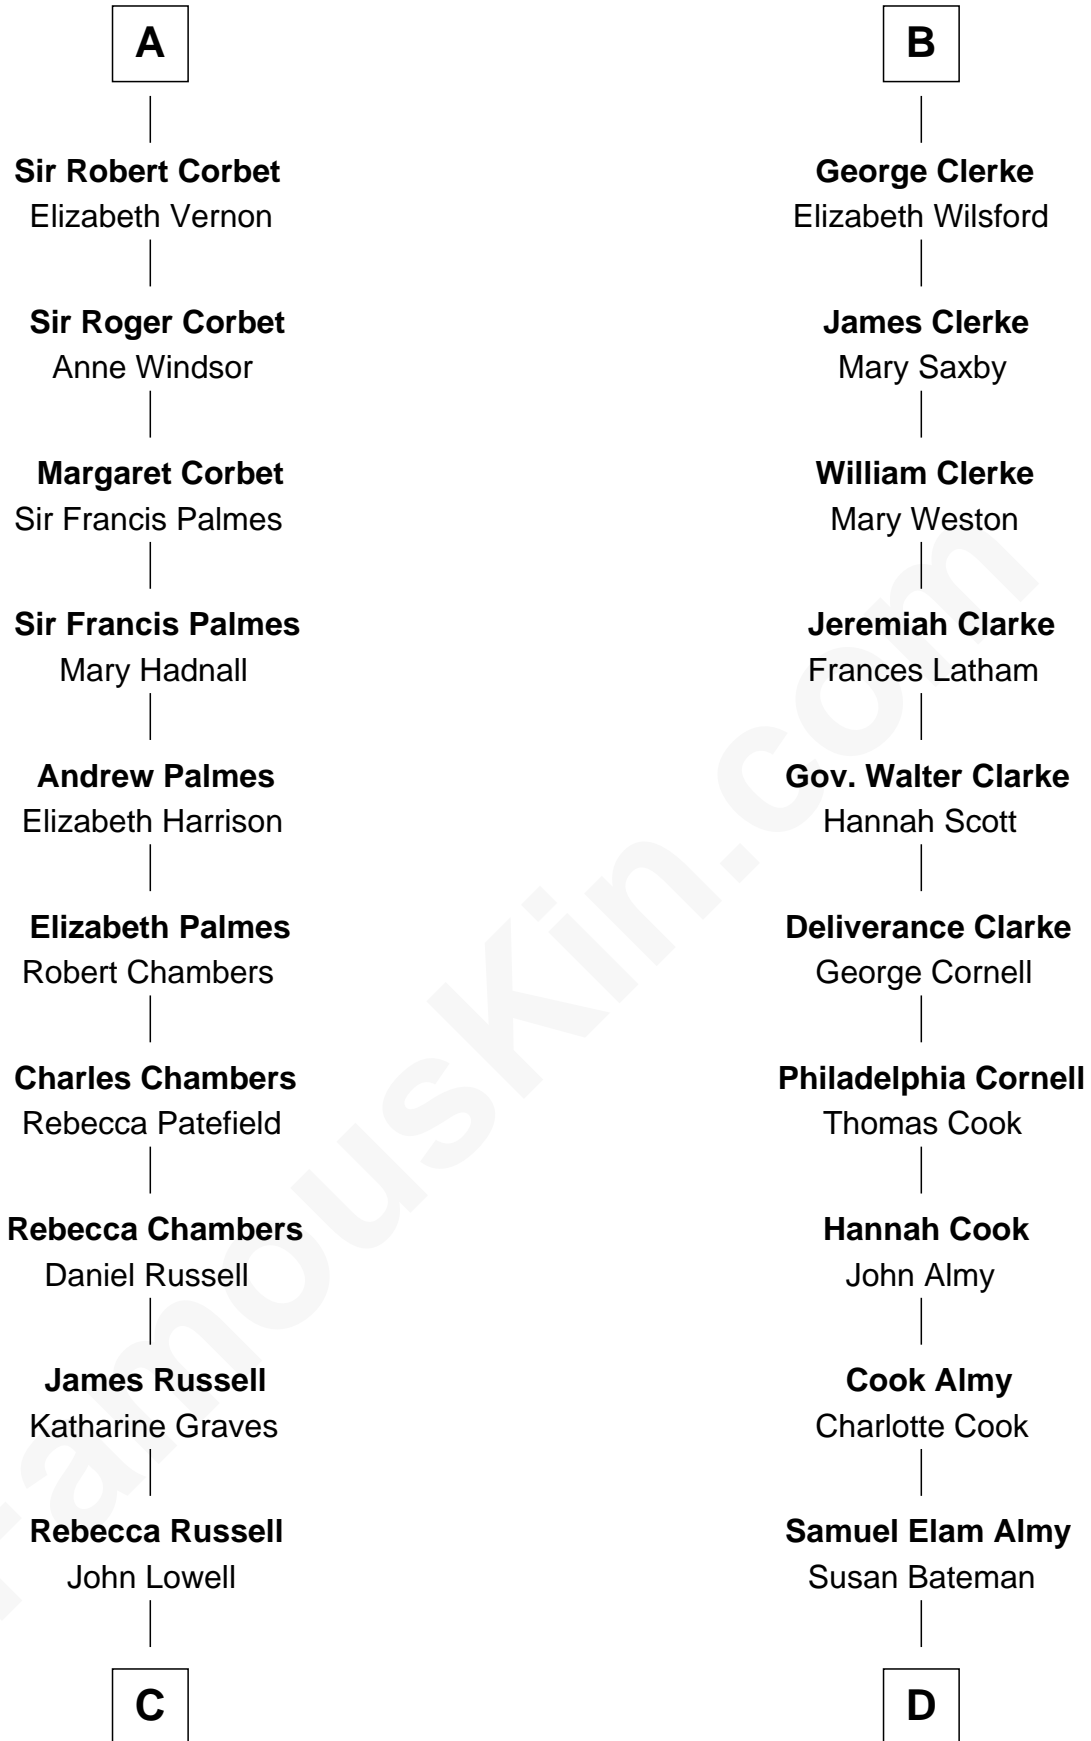

FamousKin.com
Relationship Chart of
James Russell Lowell
American "Fireside" Poet

18th cousin 2 times removed of

Marilyn Monroe
Actress, Model, and Singer

C

Rev. Charles Lowell
Harriet Brackett Spence

James Russell Lowell
American "Fireside" Poet

D

Susan Bateman Almy
Charles Adams Gifford

Frederick Almy Gifford
Elizabeth Easton Tennant

Charles Stanley Gifford
Gladys Pearl Monroe

Marilyn Monroe
Actress, Model, and Singer

FamousKin.com