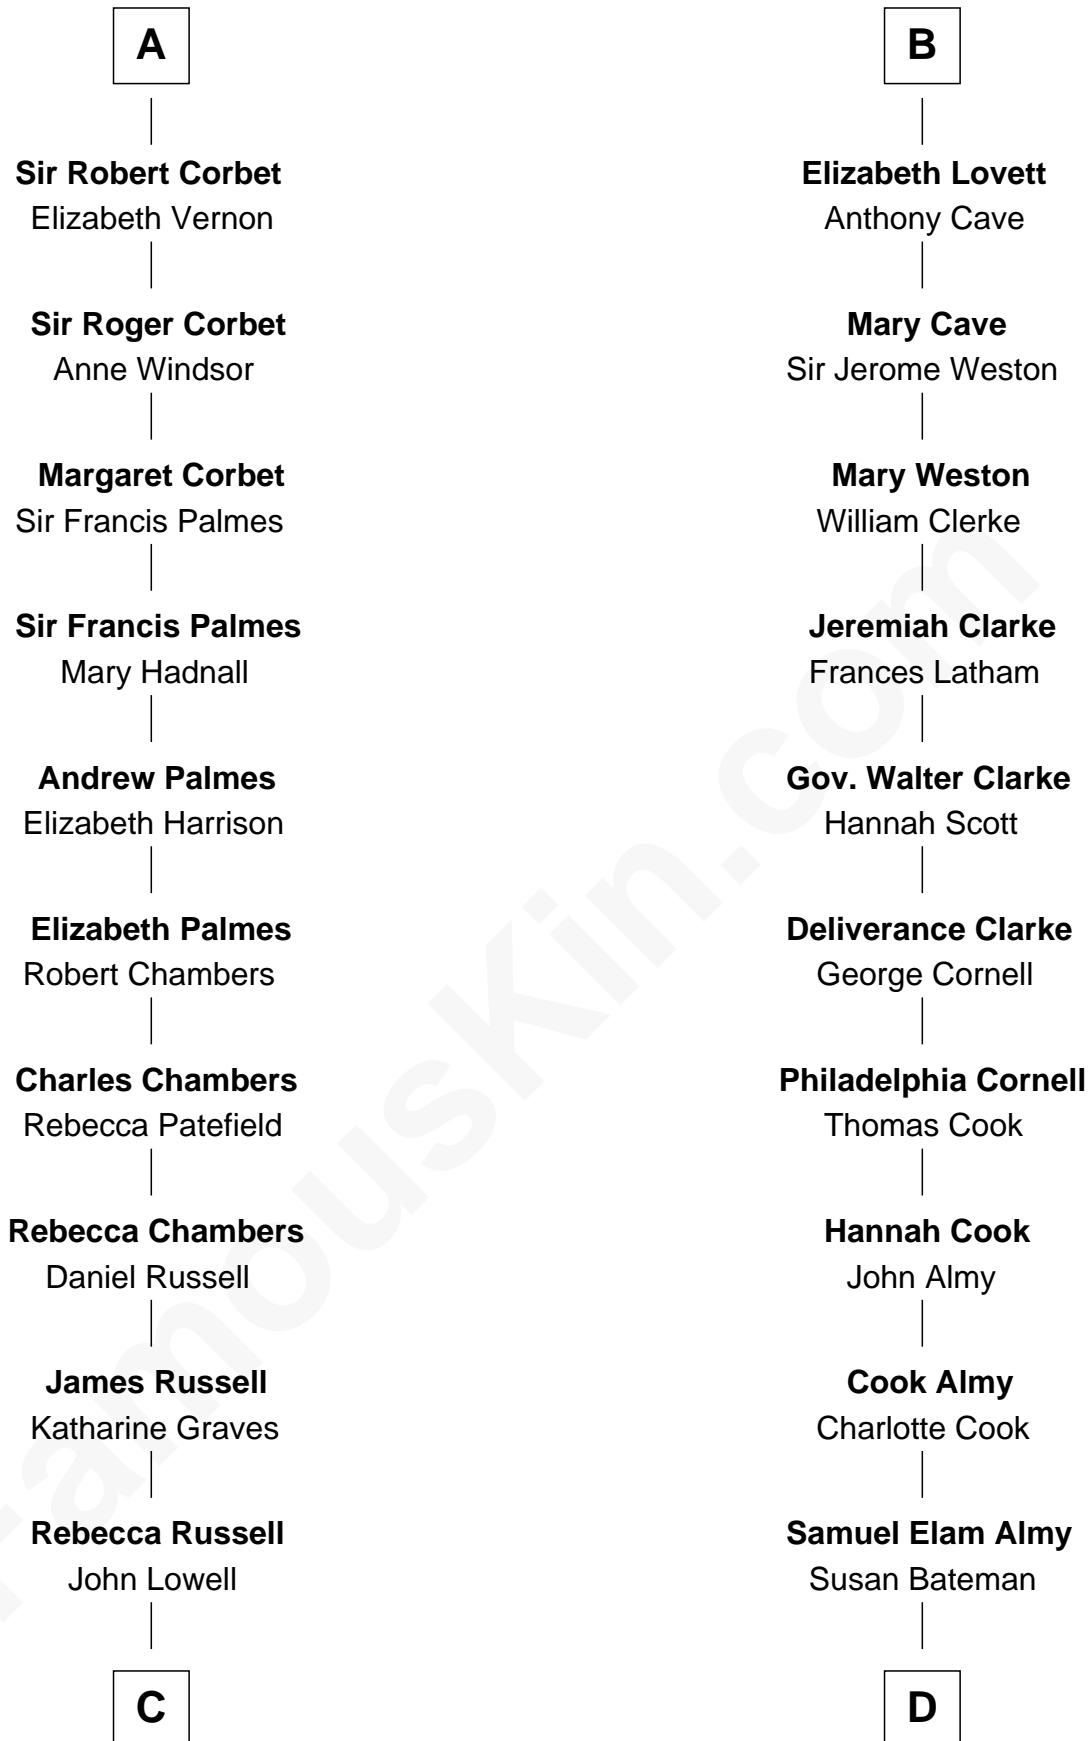

FamousKin.com

Relationship Chart of

James Russell Lowell

American "Fireside" Poet

18th cousin 2 times removed of

Marilyn Monroe
Actress, Model, and Singer

C

Rev. Charles Lowell
Harriet Brackett Spence

James Russell Lowell
American "Fireside" Poet

D

Susan Bateman Almy
Charles Adams Gifford

Frederick Almy Gifford
Elizabeth Easton Tennant

Charles Stanley Gifford
Gladys Pearl Monroe

Marilyn Monroe
Actress, Model, and Singer