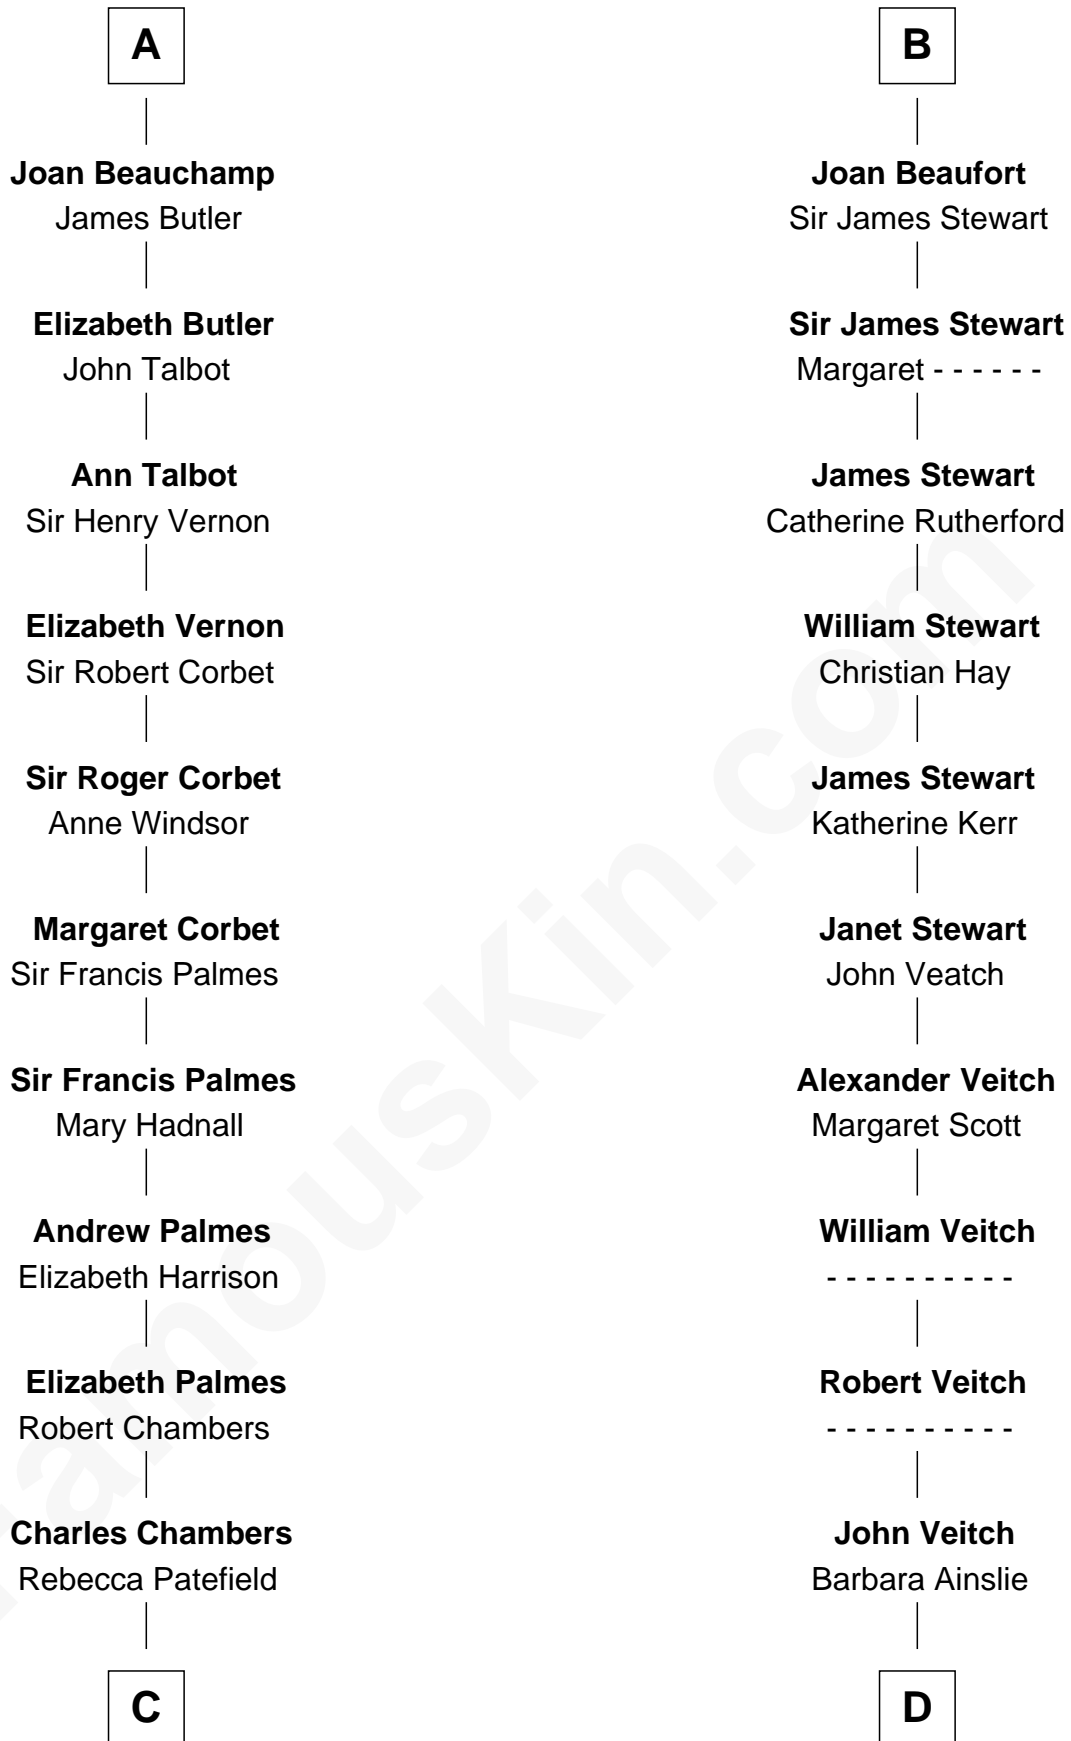

**FamousKin.com**  
**Relationship Chart of**  
**James Russell Lowell**  
*American "Fireside" Poet*

**20th cousin 1 time removed of**  
**Noel Coward**  
*Playwright, Actor, and Songwriter*

**Philip of Swabia**  
 Irene Angelina

**Marie of Hohenstaufen**  
 Henry II, Duke of Brabant

**Matilda of Brabant**  
 Robert I, Count of Artois

**Blanche of Artois**  
 Edmund Plantagenet

**Henry Plantagenet**  
 Maud de Chaworth

**Eleanor Plantagenet**  
 Richard Fitzalan

**Sir Richard Fitzalan**  
 Elizabeth de Bohun

**Joan Fitzalan**  
 Sir William Beauchamp

**A**

**Marie of Hohenstaufen**  
 Henry II, Duke of Brabant

**Matilda of Brabant**  
 Robert I, Count of Artois

**Blanche of Artois**  
 Edmund Plantagenet

**Henry Plantagenet**  
 Maud de Chaworth

**Eleanor Plantagenet**  
 Richard Fitzalan

**Alice Fitzalan**  
 Sir Thomas de Holand

**Margaret de Holand**  
 Sir John Beaufort

**B**

**C**

**Rebecca Chambers**

Daniel Russell