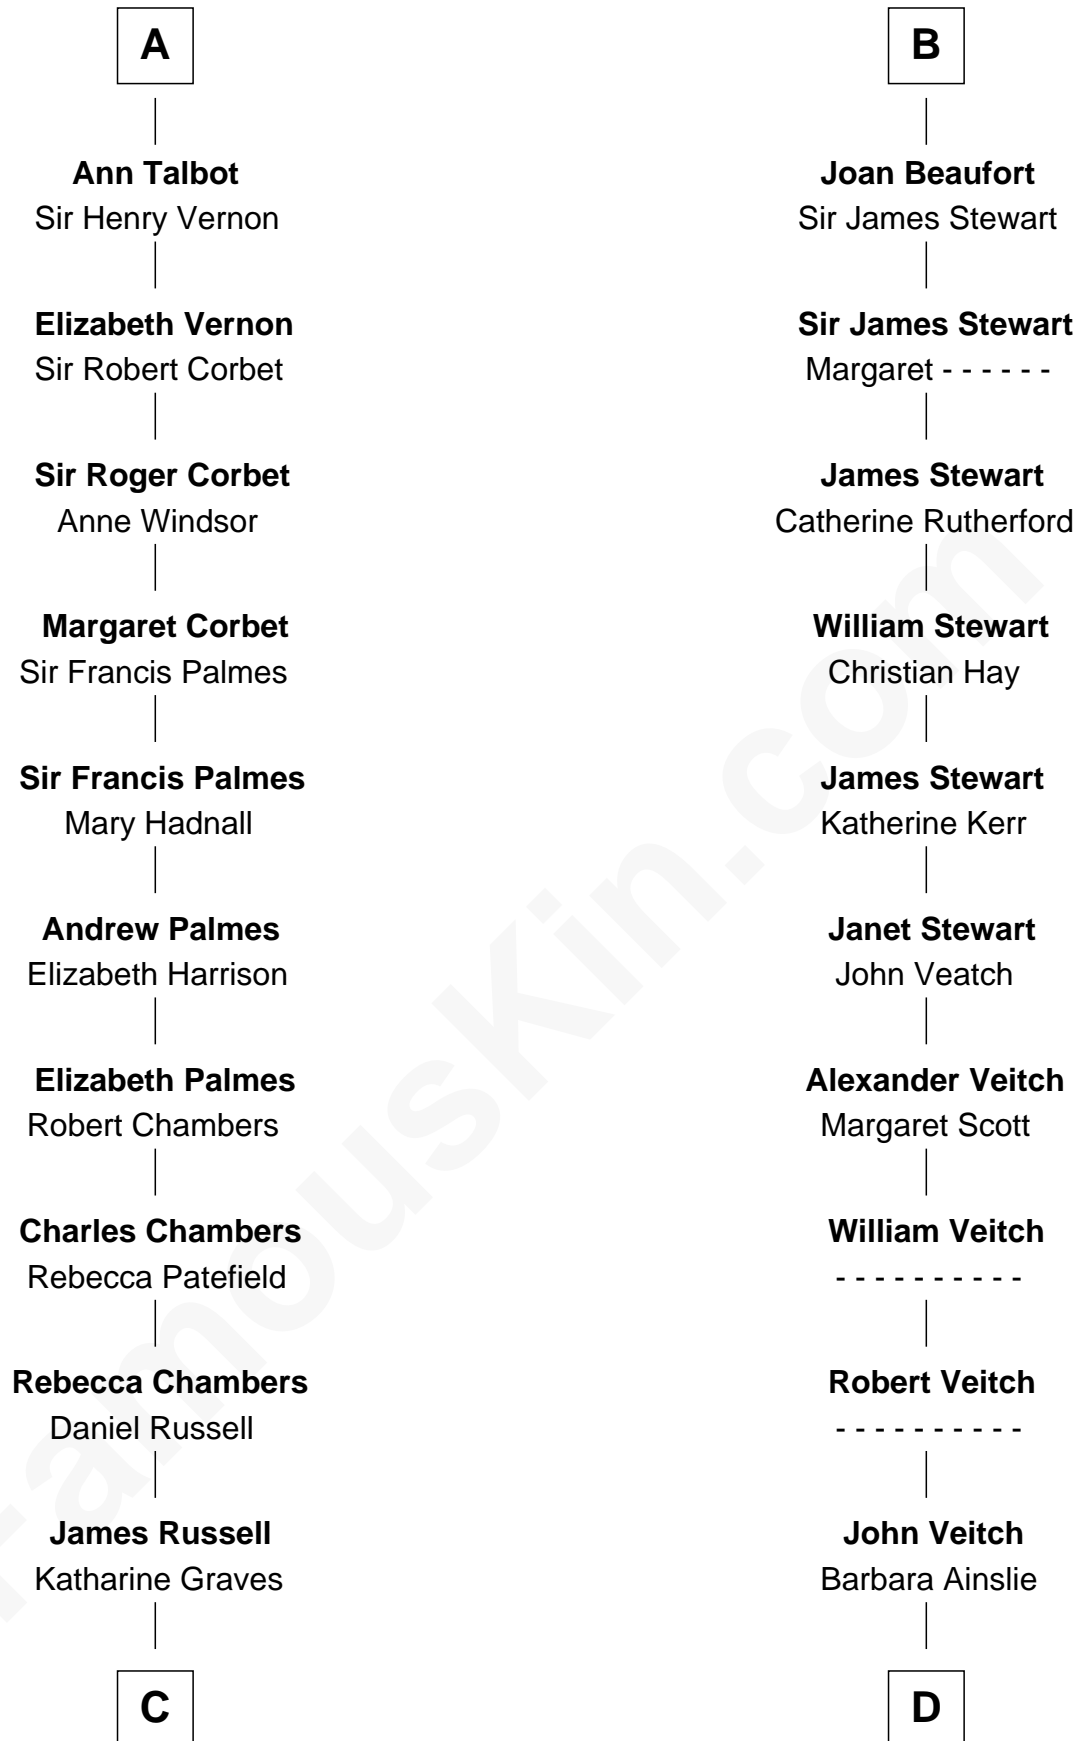

# FamousKin.com Relationship Chart of

**James Russell Lowell**

*American "Fireside" Poet*

19th cousin 1 time removed of

**Noel Coward**

*Playwright, Actor, and Songwriter*

**Sir Geoffrey FitzPiers**

Aveline de Clare

**Violet Agnes Veitch**  
Arthur Sabin Coward

**Noel Coward**  
*Playwright, Actor, and Songwriter*