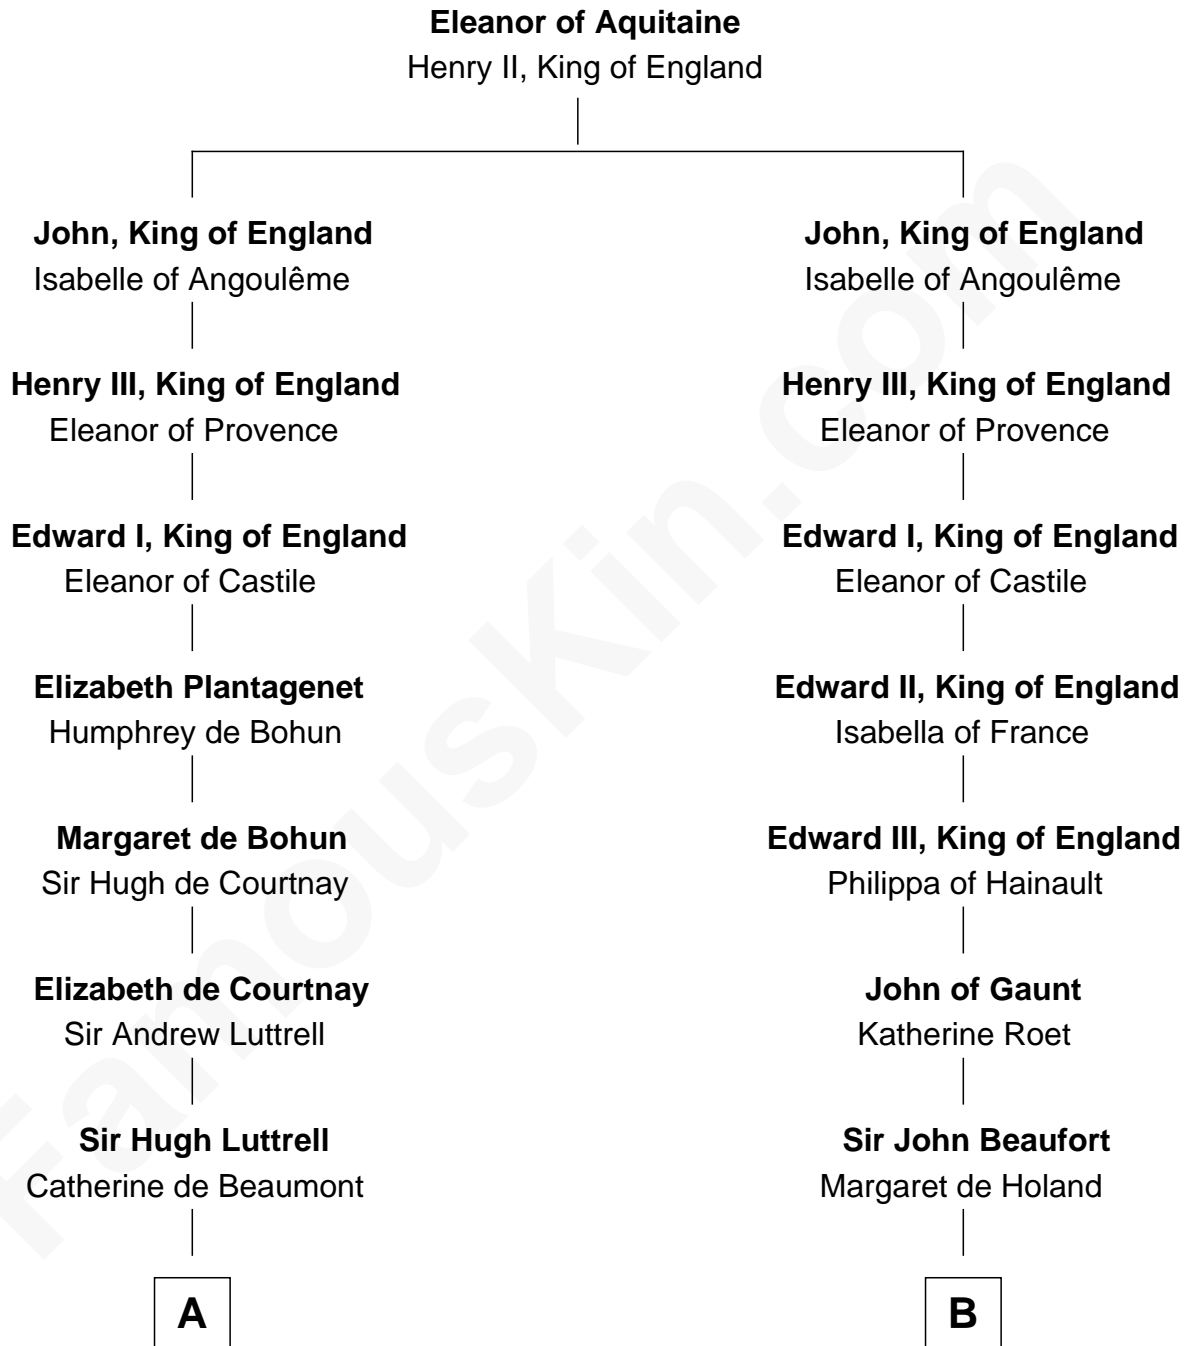

FamousKin.com

Relationship Chart of

James Russell Lowell

American "Fireside" Poet

20th cousin of

Noel Coward

Playwright, Actor, and Songwriter

C