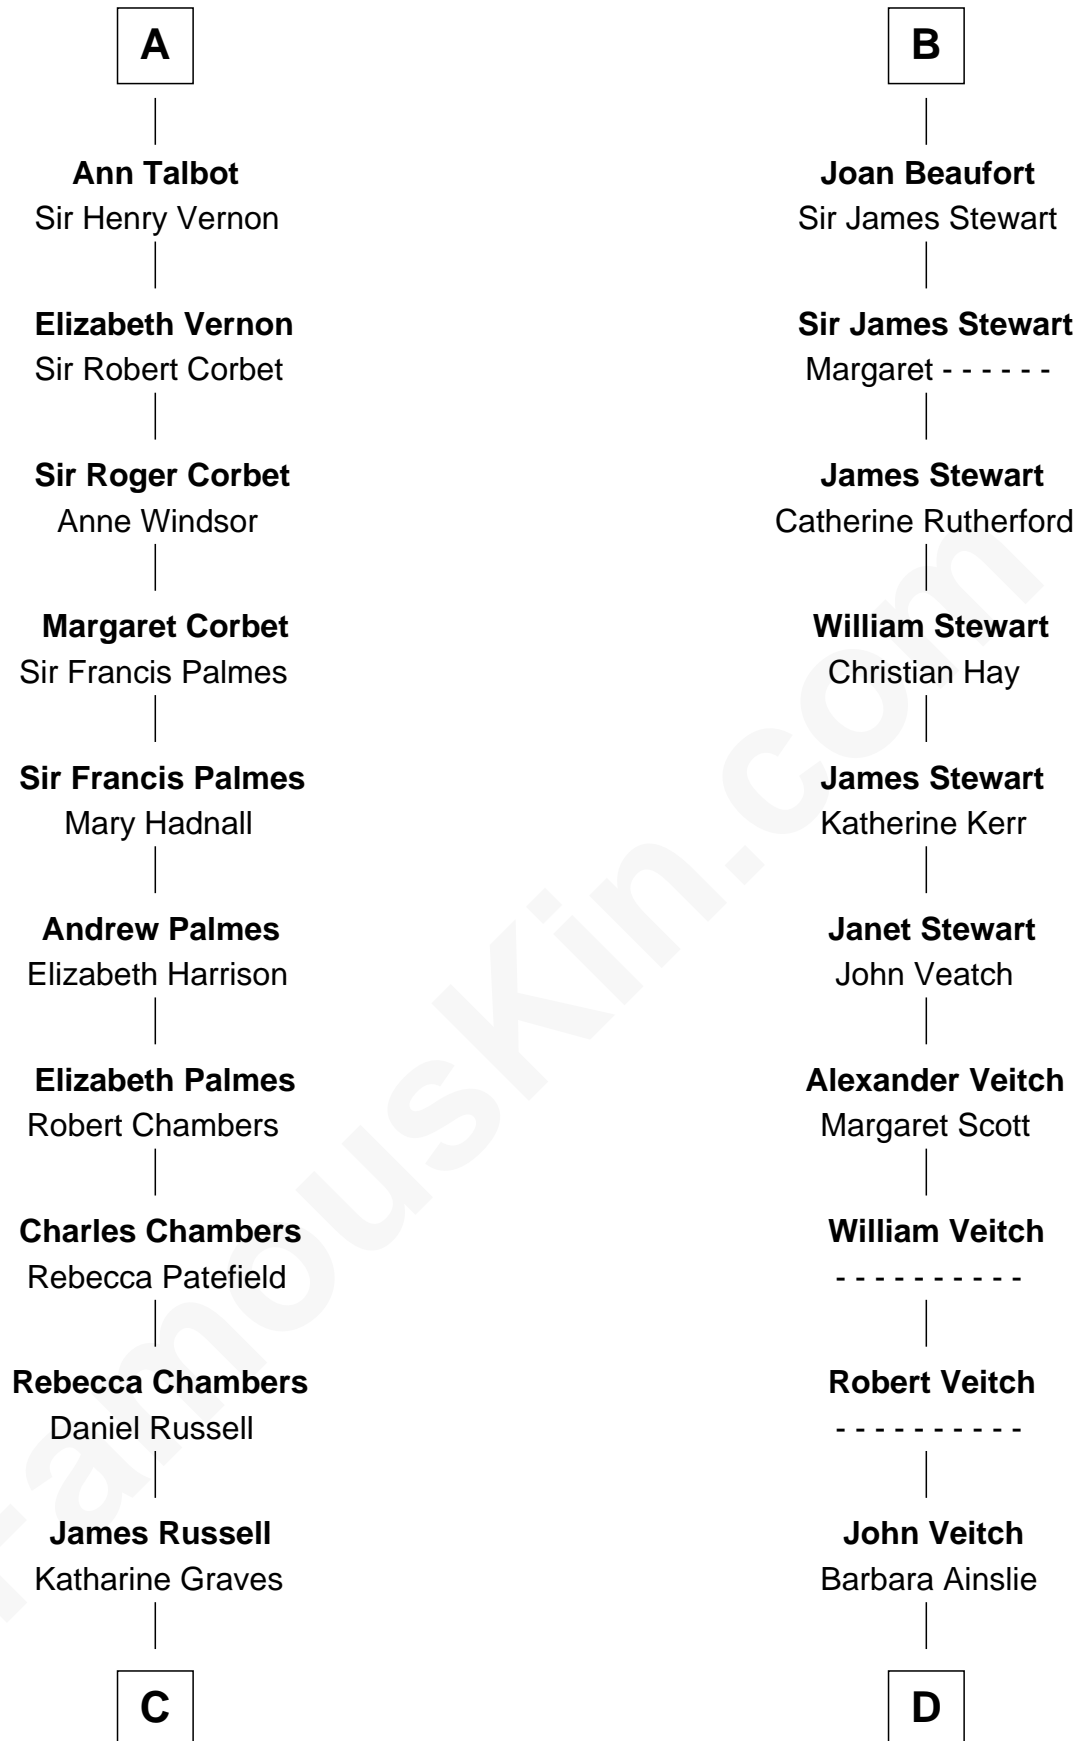

FamousKin.com
Relationship Chart of
James Russell Lowell
American "Fireside" Poet

19th cousin 1 time removed of
Noel Coward
Playwright, Actor, and Songwriter

C

Rebecca Russell

John Lowell

Rev. Charles Lowell
Harriet Brackett Spence

James Russell Lowell
American "Fireside" Poet

D

Henry Veitch
Margaret Harrison

Henry Gordon Veitch
Mary Kathleen Synch

Violet Agnes Veitch
Arthur Sabin Coward

Noel Coward
Playwright, Actor, and Songwriter