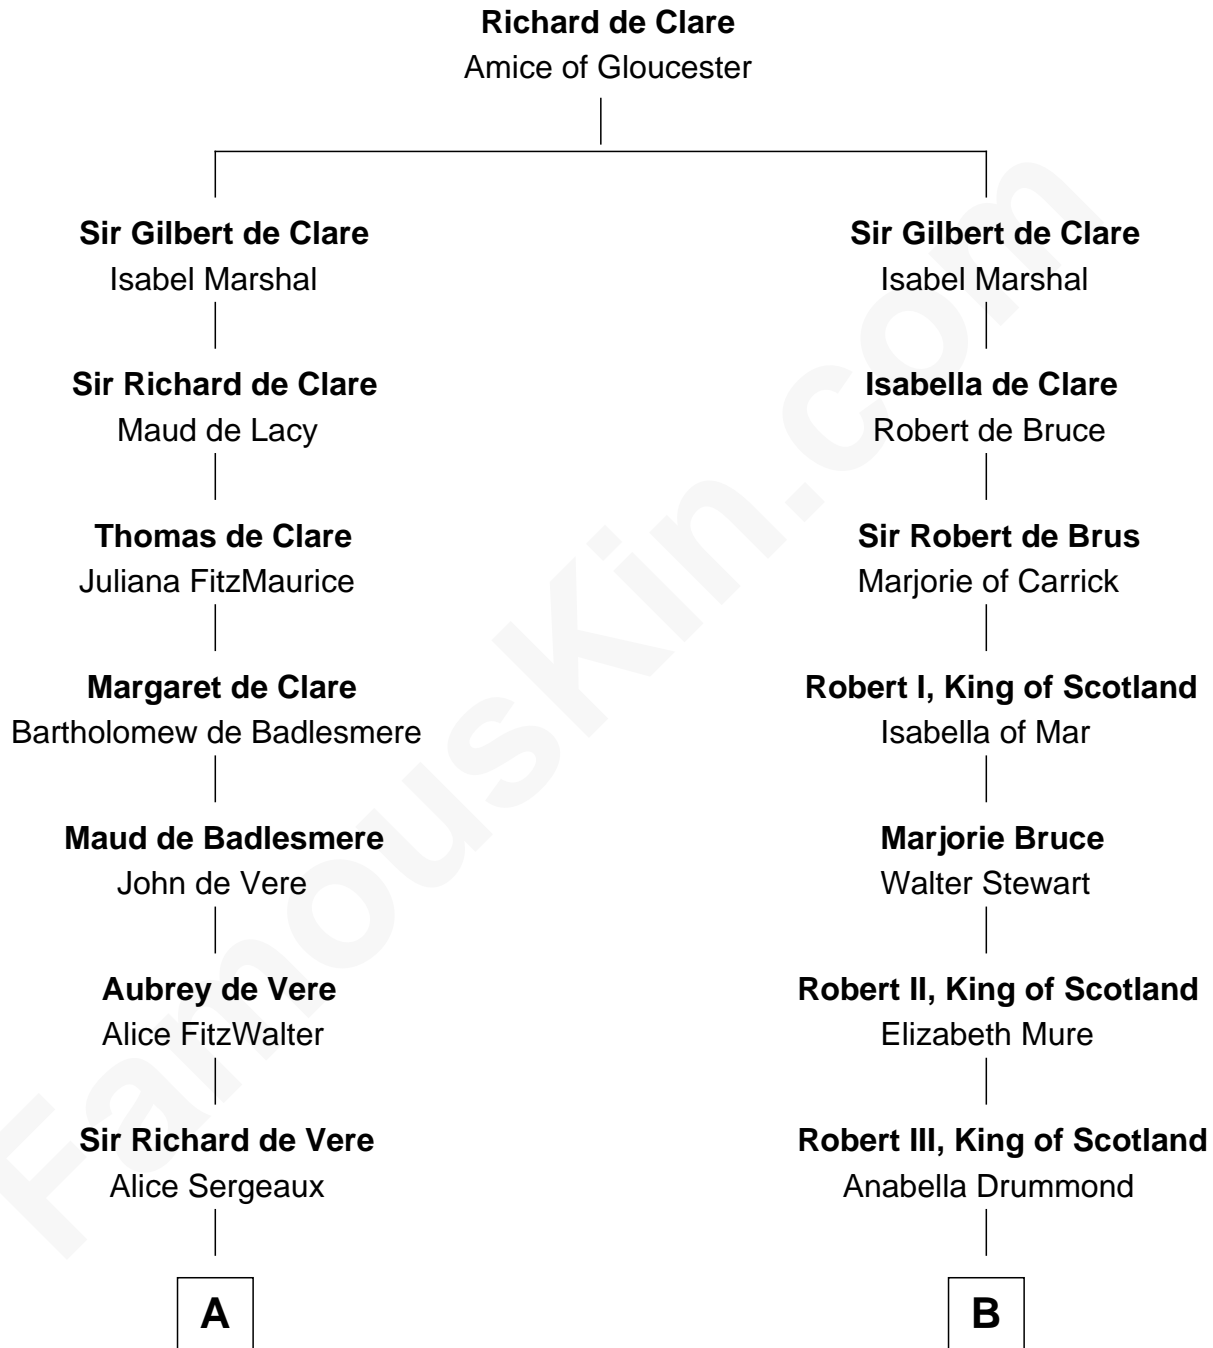

FamousKin.com

Relationship Chart of

James Russell Lowell

American "Fireside" Poet

20th cousin 1 time removed of

Noel Coward

Playwright, Actor, and Songwriter

C