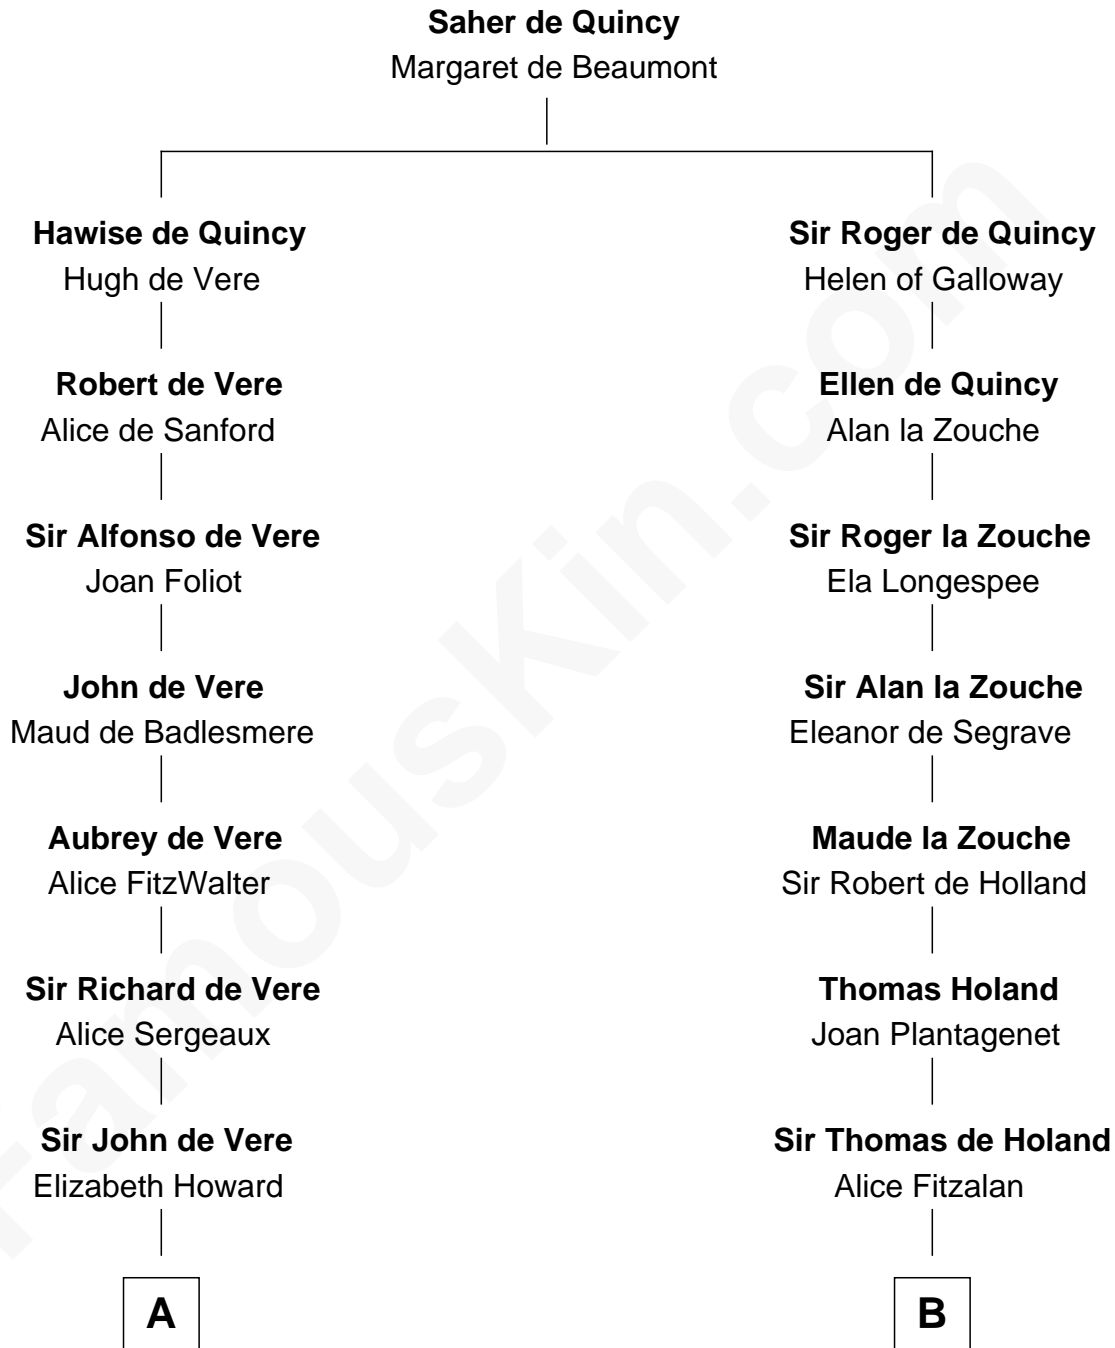

FamousKin.com
Relationship Chart of
James Russell Lowell
American "Fireside" Poet

19th cousin 2 times removed of
Noel Coward
Playwright, Actor, and Songwriter

C

John Lowell
Rebecca Russell

Rev. Charles Lowell
Harriet Brackett Spence

James Russell Lowell
American "Fireside" Poet

D

John Veitch
Barbara Ainslie

Henry Veitch
Margaret Harrison

Henry Gordon Veitch
Mary Kathleen Synch

Violet Agnes Veitch
Arthur Sabin Coward

Noel Coward
Playwright, Actor, and Songwriter