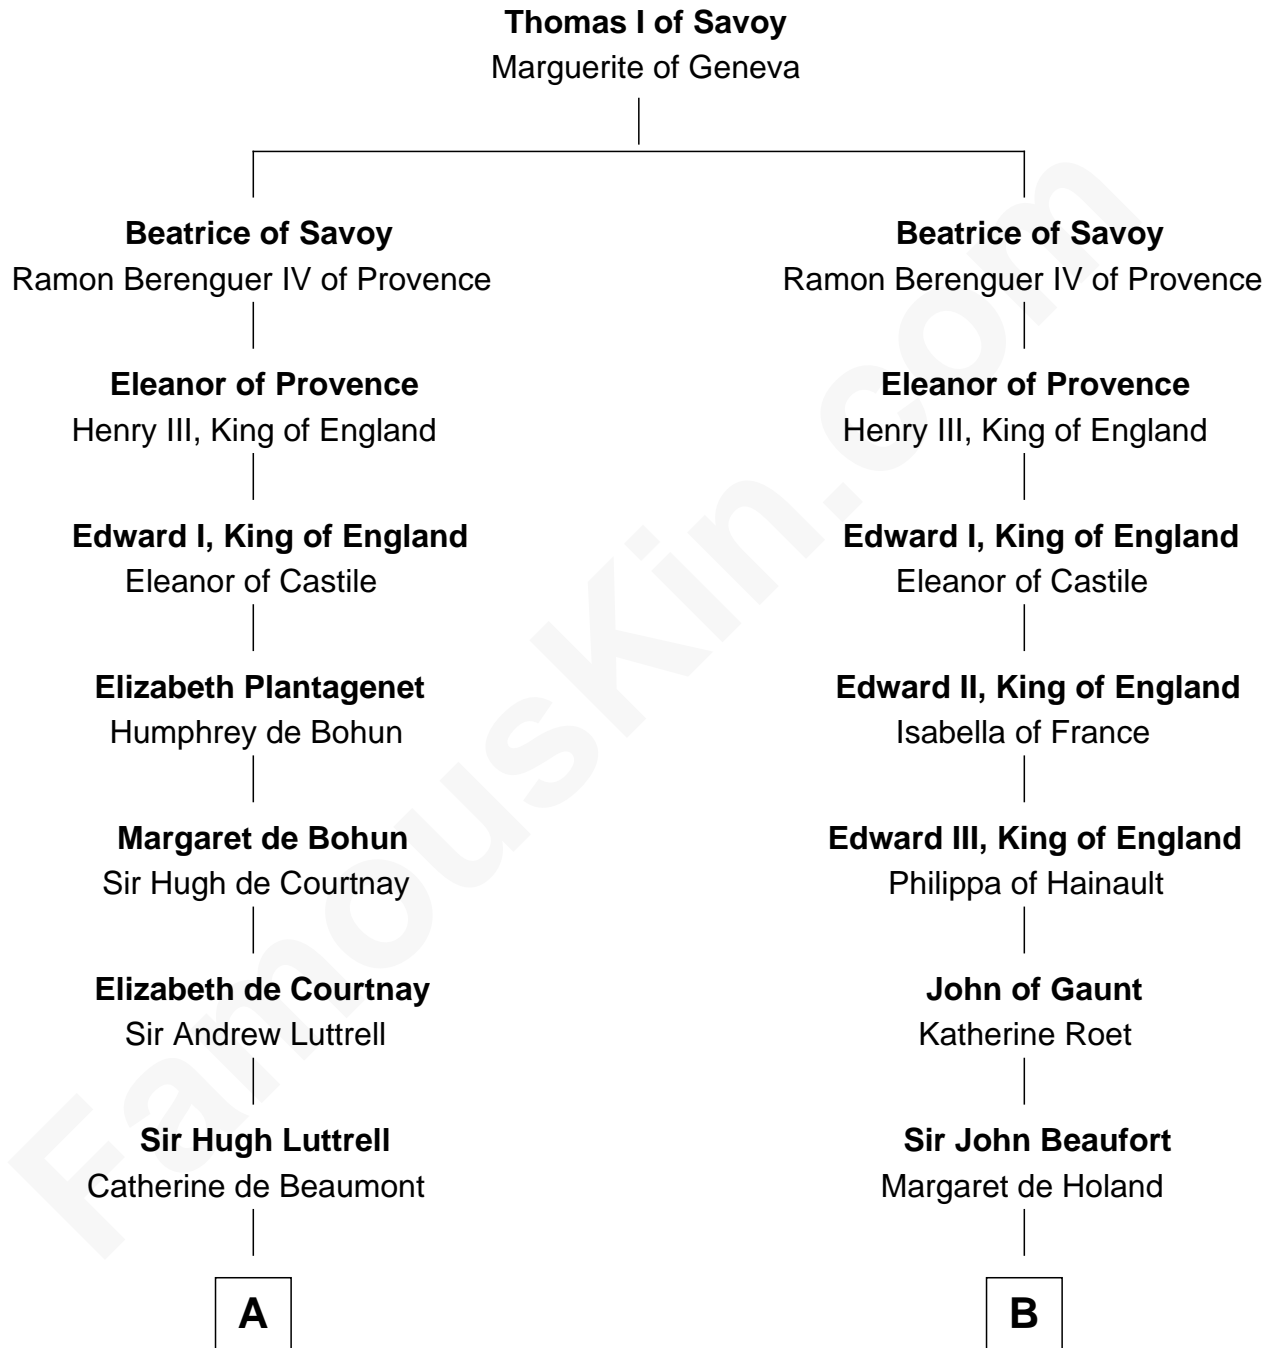

# FamousKin.com

## Relationship Chart of

**James Russell Lowell**

*American "Fireside" Poet*

20th cousin of

**Noel Coward**

*Playwright, Actor, and Songwriter*

**C**

**Rev. John Lowell**

**Henry Veitch**

Margaret Harrison

**Henry Gordon Veitch**

Mary Kathleen Synch

**Violet Agnes Veitch**

Arthur Sabin Coward

**Noel Coward**

*Playwright, Actor, and Songwriter*