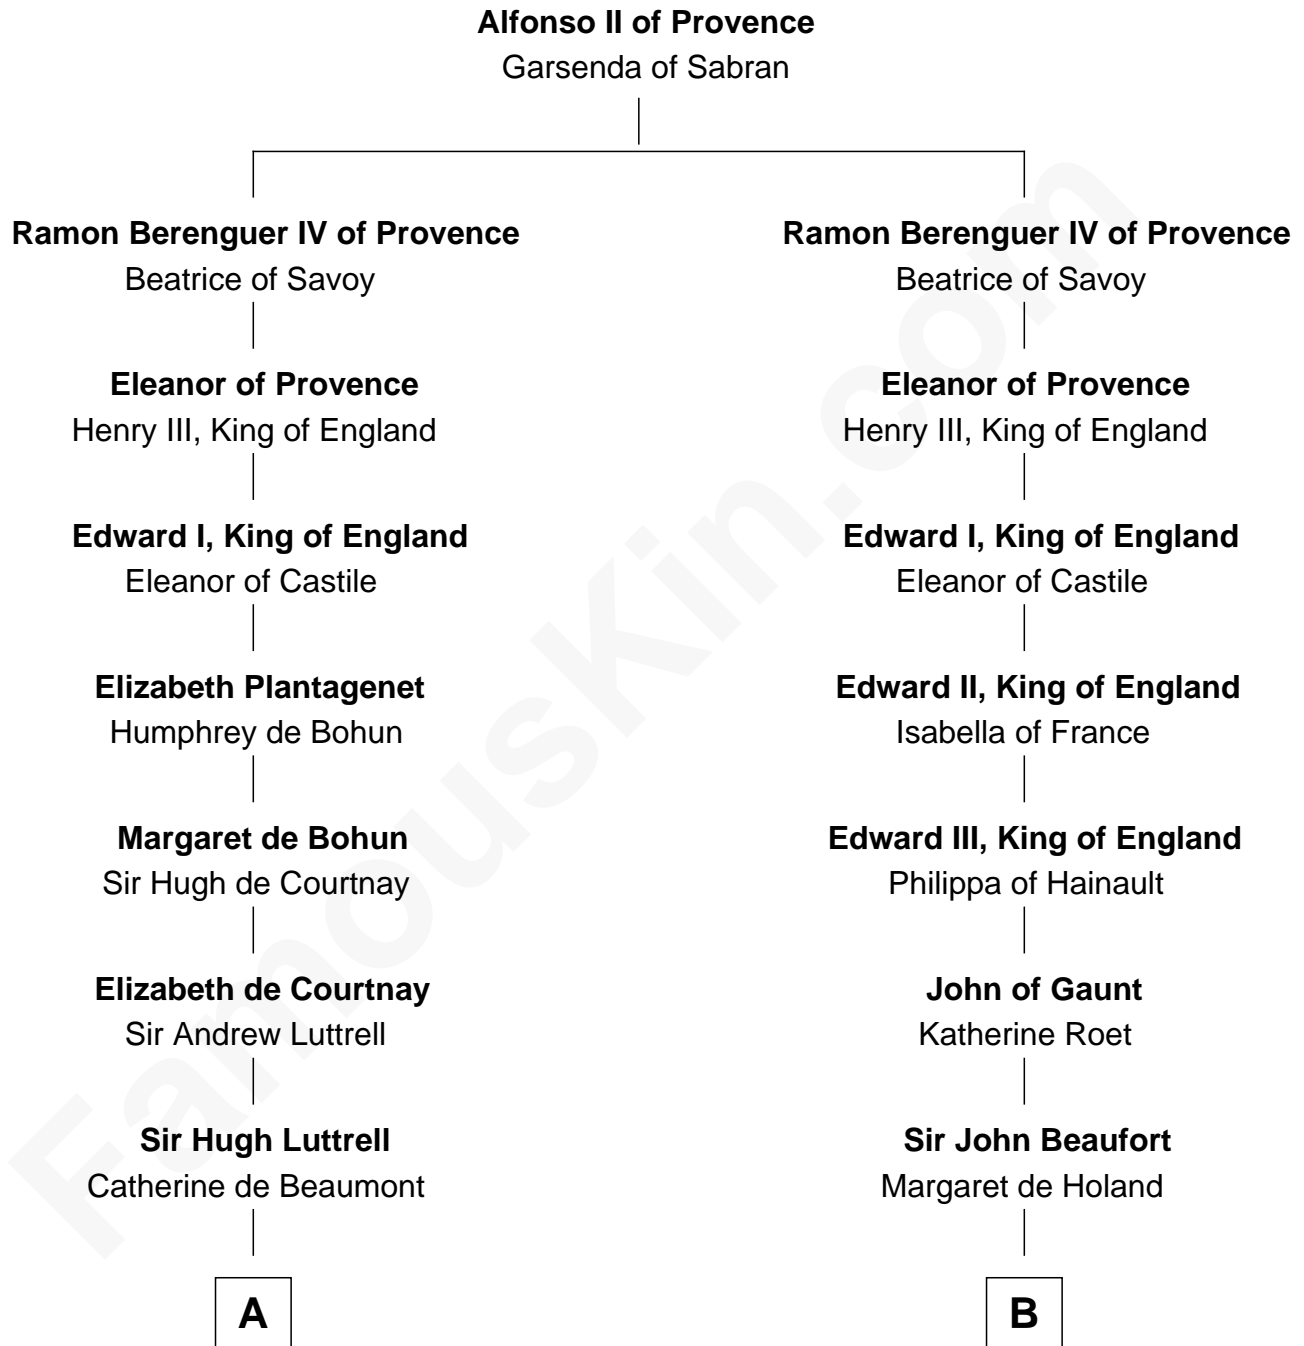

FamousKin.com

Relationship Chart of

James Russell Lowell

American "Fireside" Poet

20th cousin of

Noel Coward

Playwright, Actor, and Songwriter

C