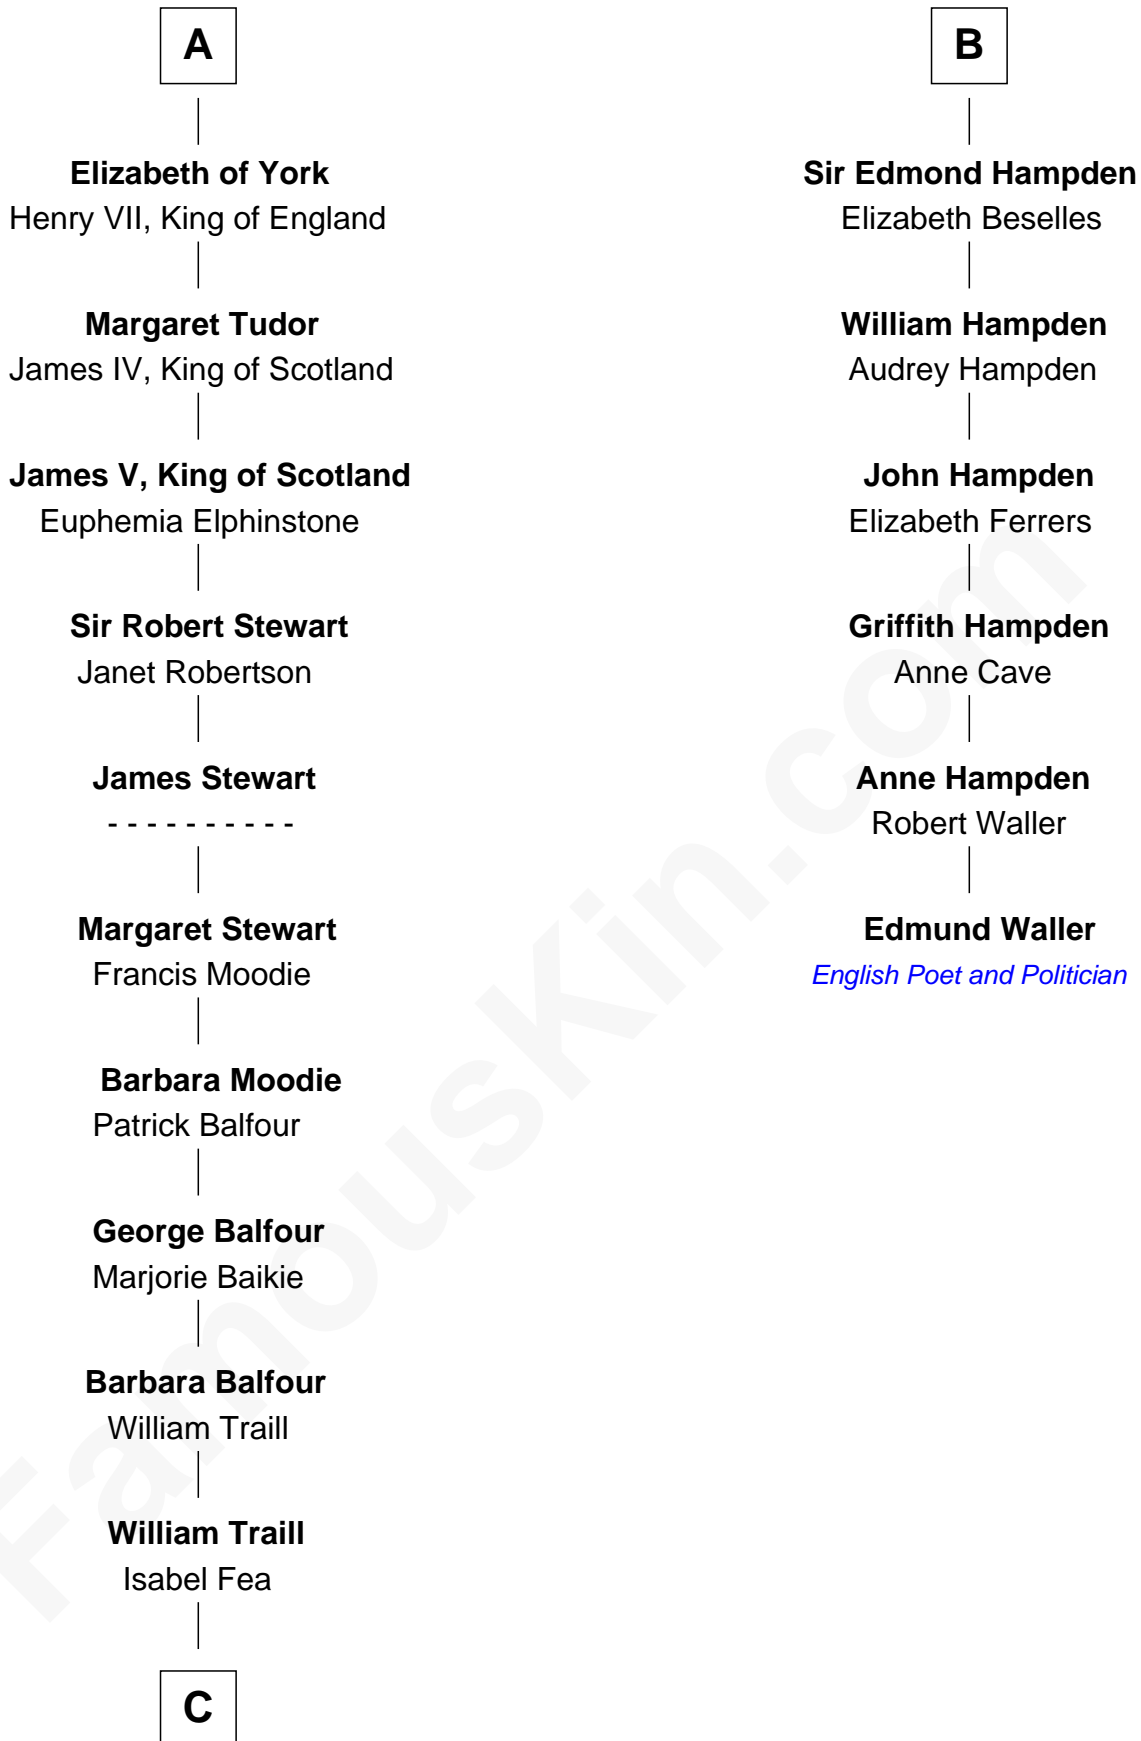

FamousKin.com
Relationship Chart of
James Russell Lowell
American "Fireside" Poet

12th cousin 8 times removed of
Edmund Waller
English Poet and Politician

C

Robert Traill

Mary Whipple

Mary Whipple Traill

Keith Spence