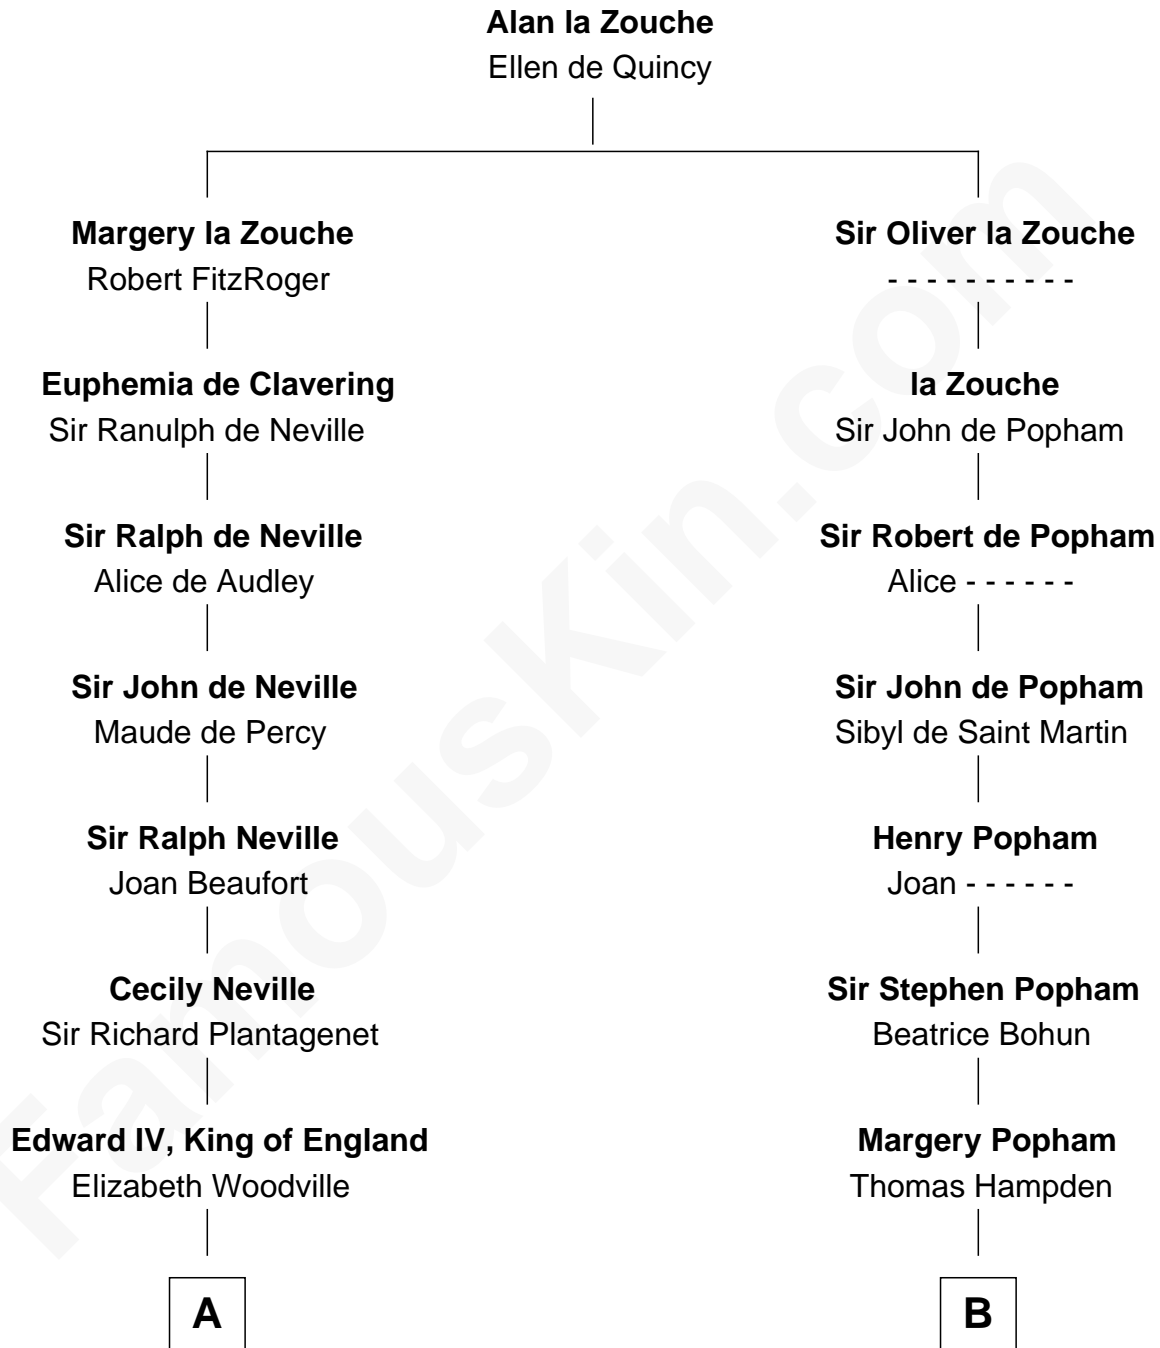

FamousKin.com
Relationship Chart of
James Russell Lowell
American "Fireside" Poet

12th cousin 8 times removed of
Edmund Waller
English Poet and Politician

C

Robert Traill

Mary Whipple

Mary Whipple Traill

Keith Spence

Harriet Brackett Spence

Rev. Charles Lowell

James Russell Lowell

American "Fireside" Poet

FamousKin.com