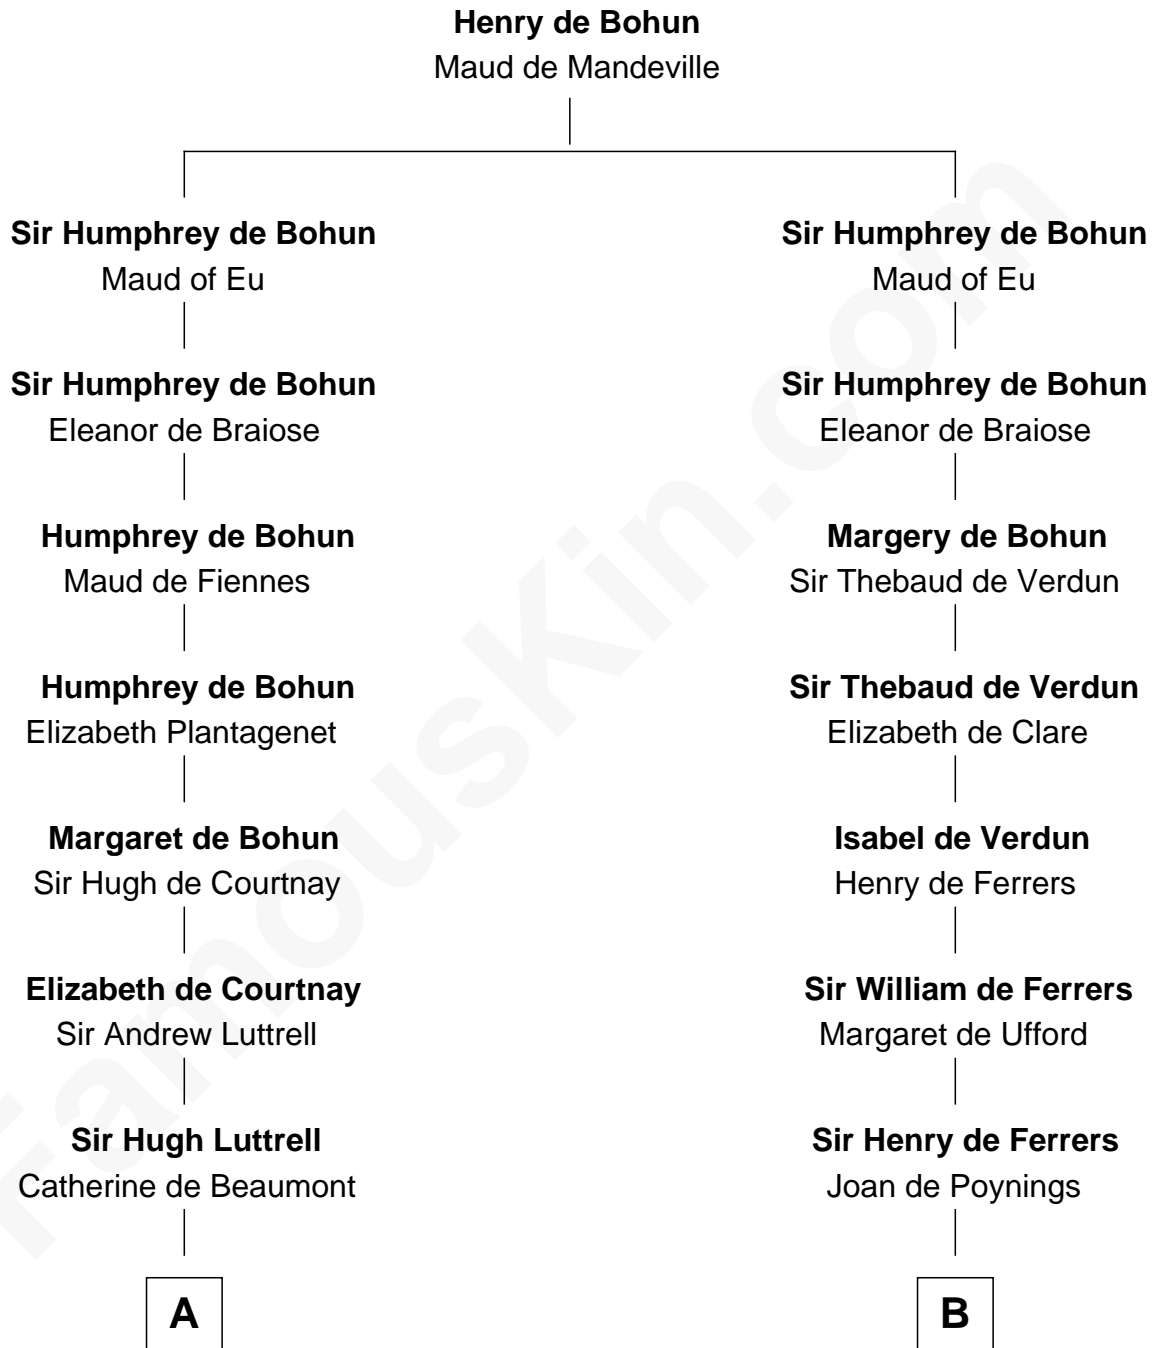

FamousKin.com
Relationship Chart of
James Russell Lowell
American "Fireside" Poet

14th cousin 6 times removed of

Edmund Waller
English Poet and Politician

C

—
Rev. John Lowell

Sarah Champney

—
John Lowell

Rebecca Russell

—
Rev. Charles Lowell

Harriet Brackett Spence

—
James Russell Lowell

American "Fireside" Poet

FamousKin.com