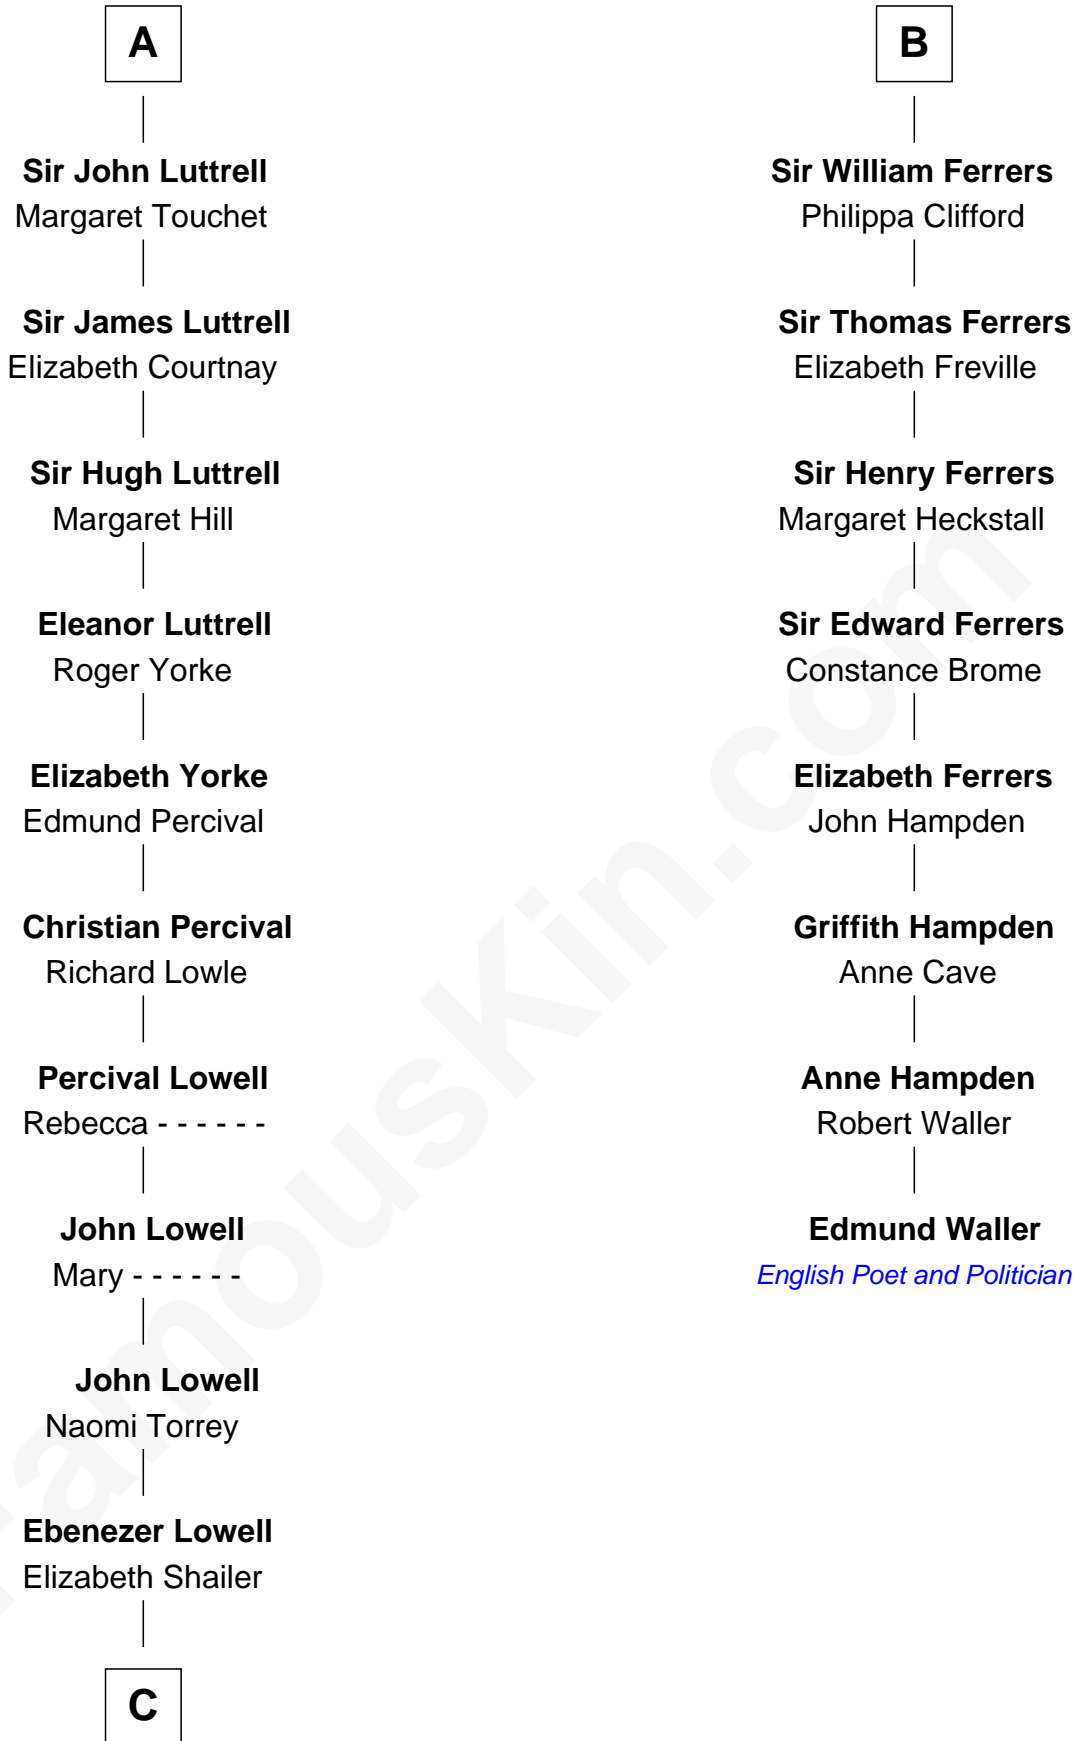

FamousKin.com
Relationship Chart of
James Russell Lowell
American "Fireside" Poet

14th cousin 6 times removed of

Edmund Waller
English Poet and Politician

C

—
Rev. John Lowell

Sarah Champney

—
John Lowell

Rebecca Russell