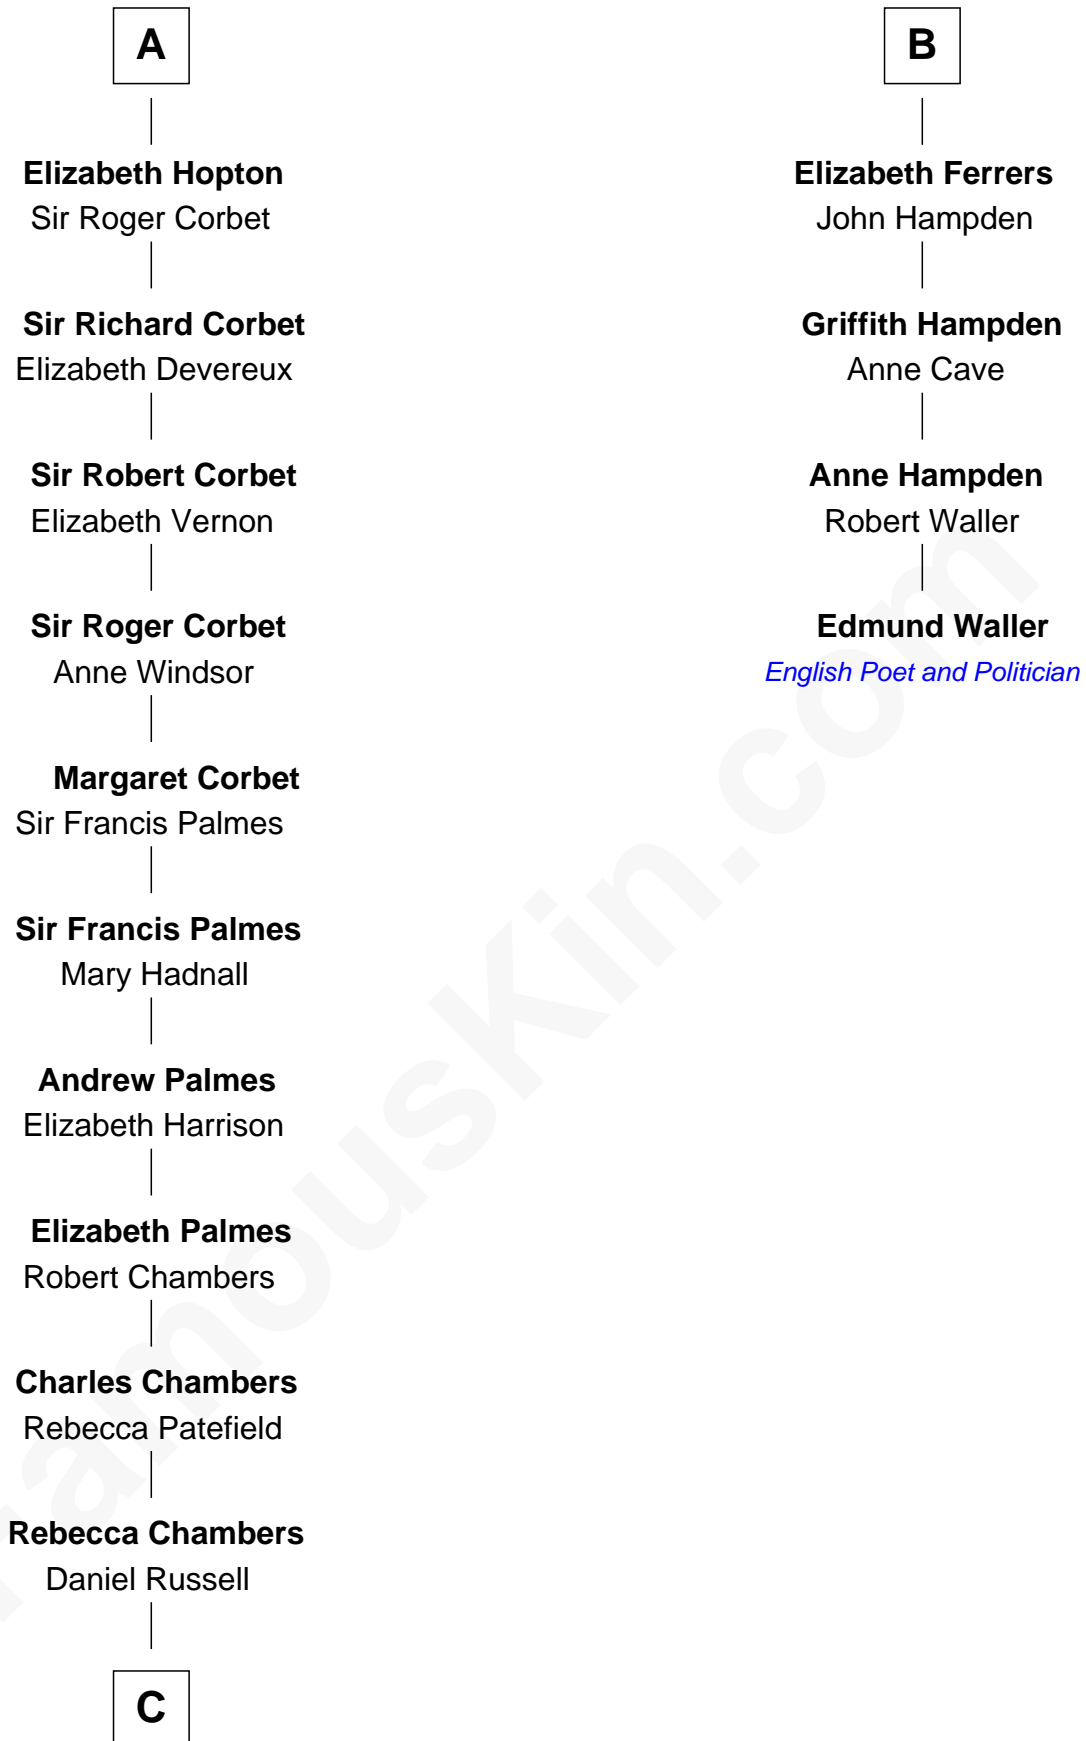

FamousKin.com

Relationship Chart of

James Russell Lowell

American "Fireside" Poet

10th cousin 10 times removed of

Edmund Waller

English Poet and Politician

C