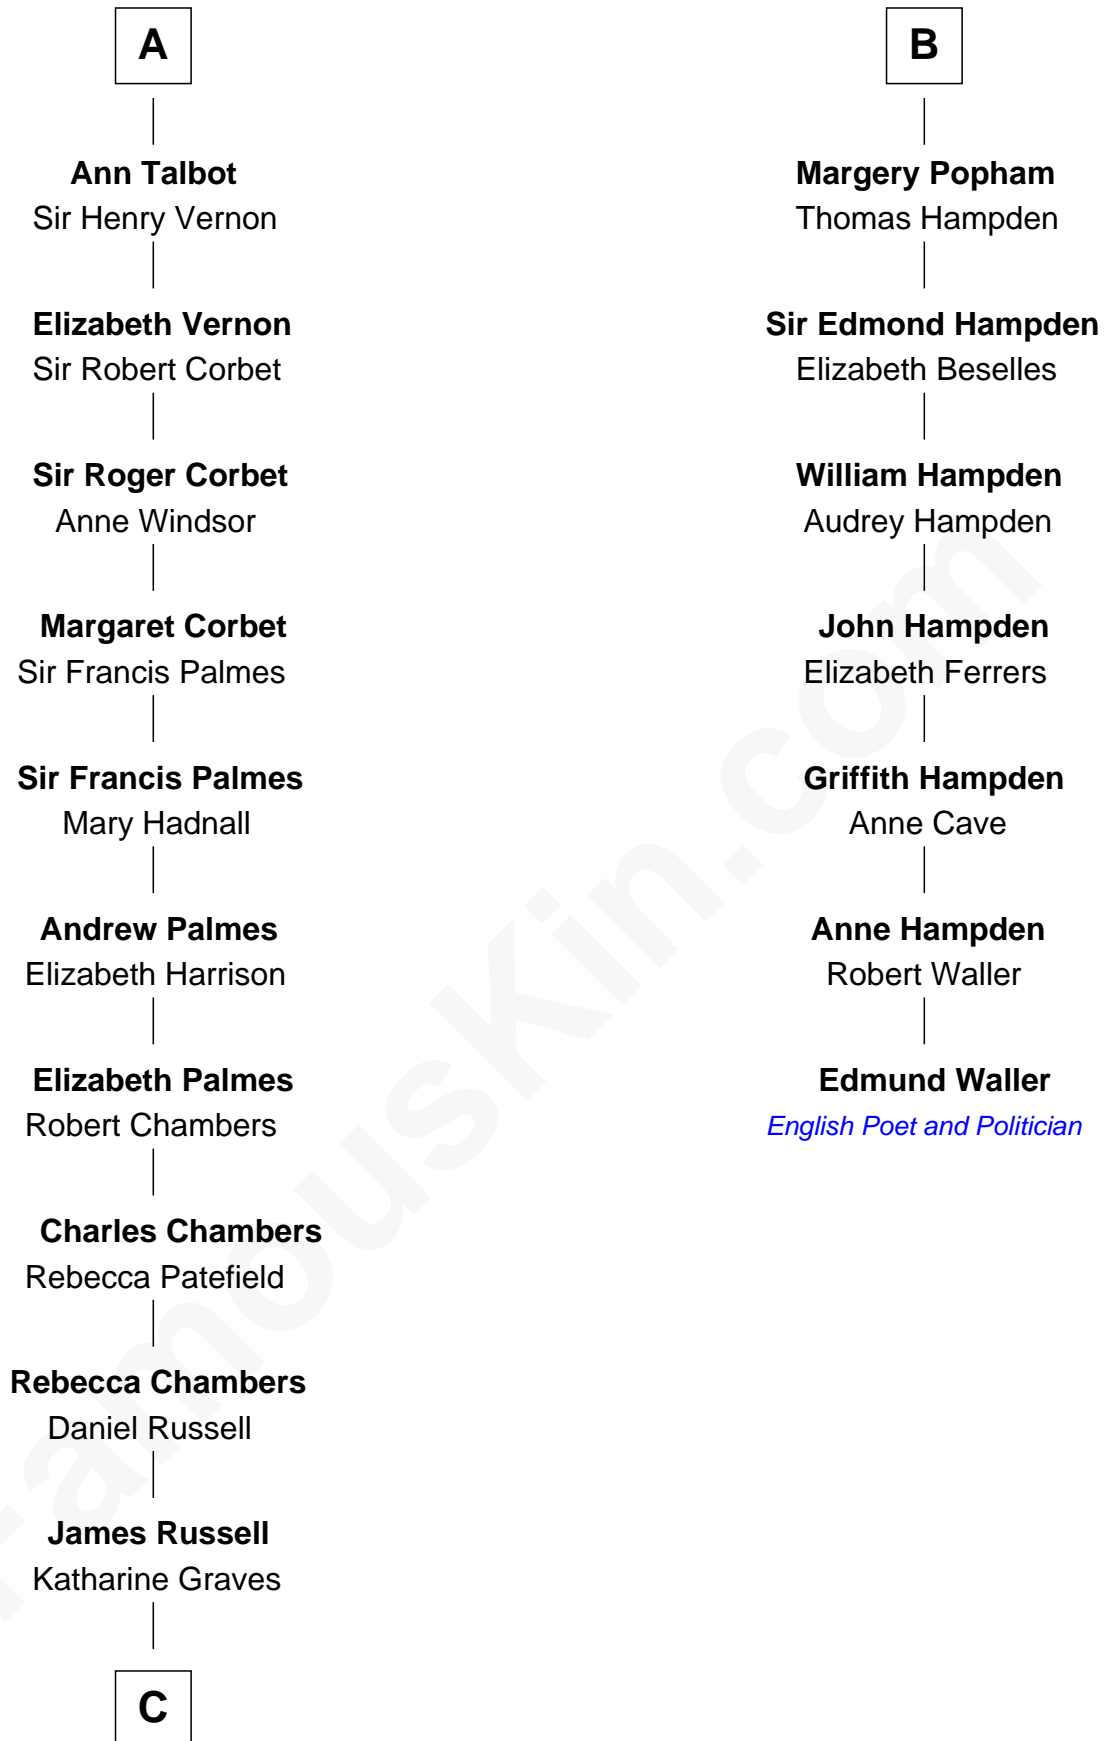

FamousKin.com

Relationship Chart of

James Russell Lowell

American "Fireside" Poet

13th cousin 6 times removed of

Edmund Waller
English Poet and Politician

C

—
Rebecca Russell