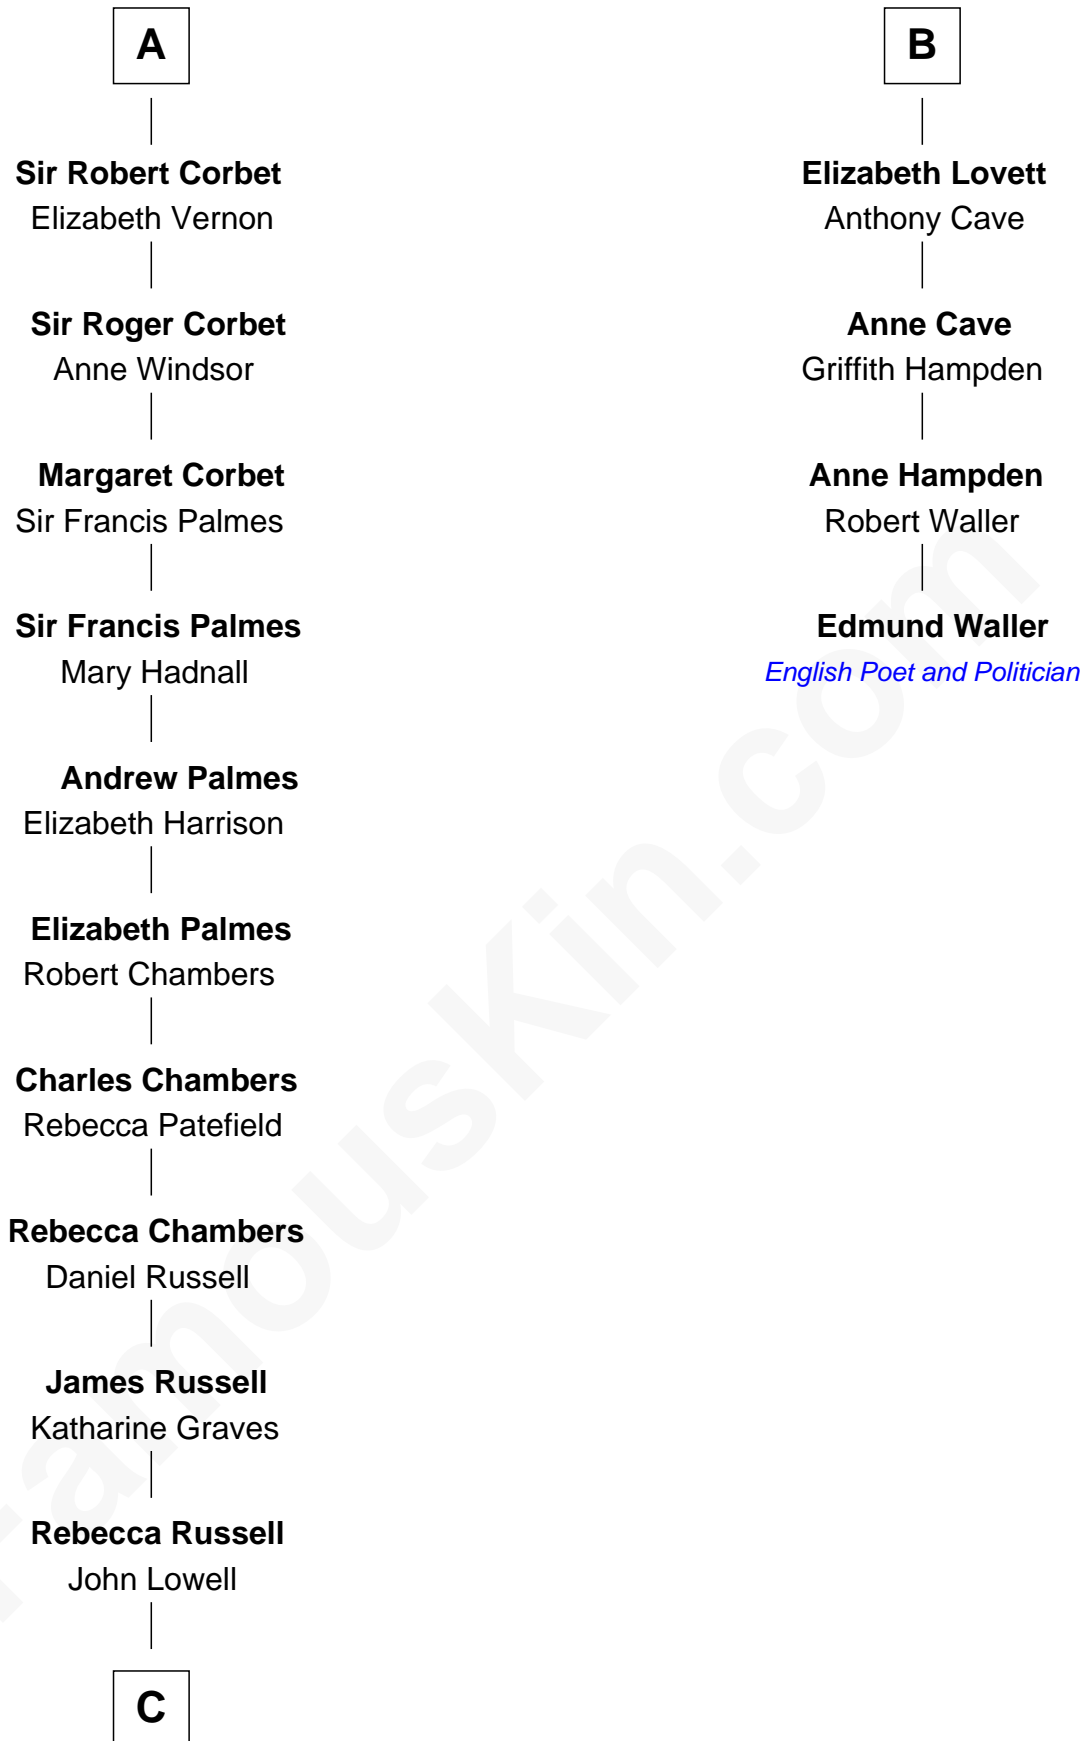

## Relationship Chart of

### James Russell Lowell

American "Fireside" Poet

10th cousin 8 times removed of

**Edmund Waller**  
English Poet and Politician

C

Rev. Charles Lowell  
Harriet Brackett Spence

James Russell Lowell  
*American "Fireside" Poet*