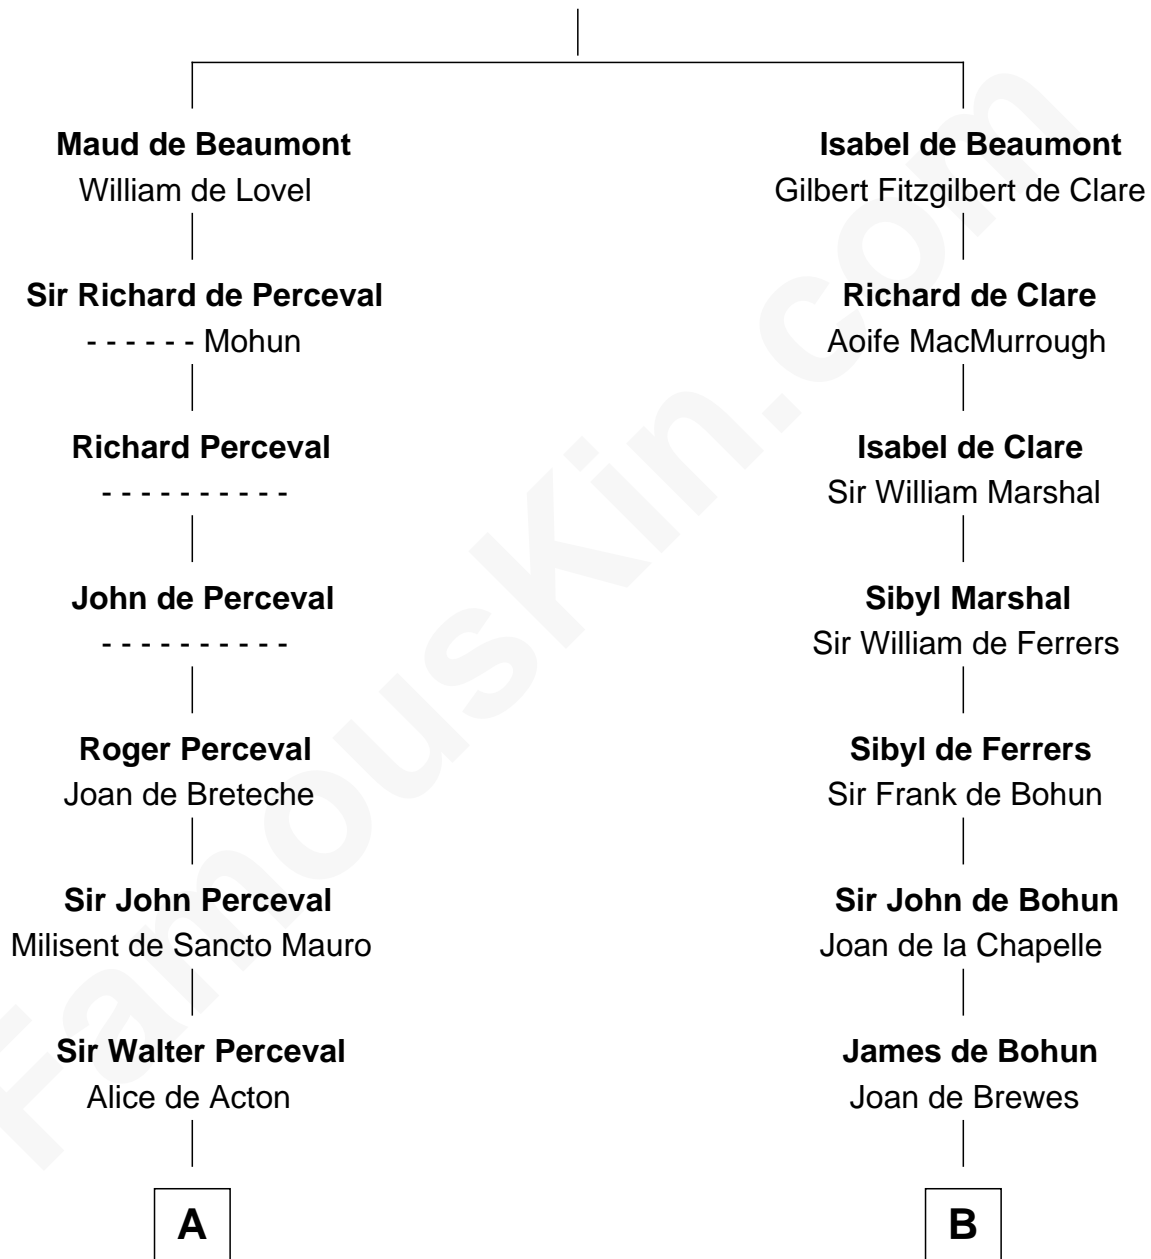

FamousKin.com Relationship Chart of

James Russell Lowell

American "Fireside" Poet

16th cousin 5 times removed of

Edmund Waller

English Poet and Politician

Sir Robert de Beaumont

Isabel de Vermandois