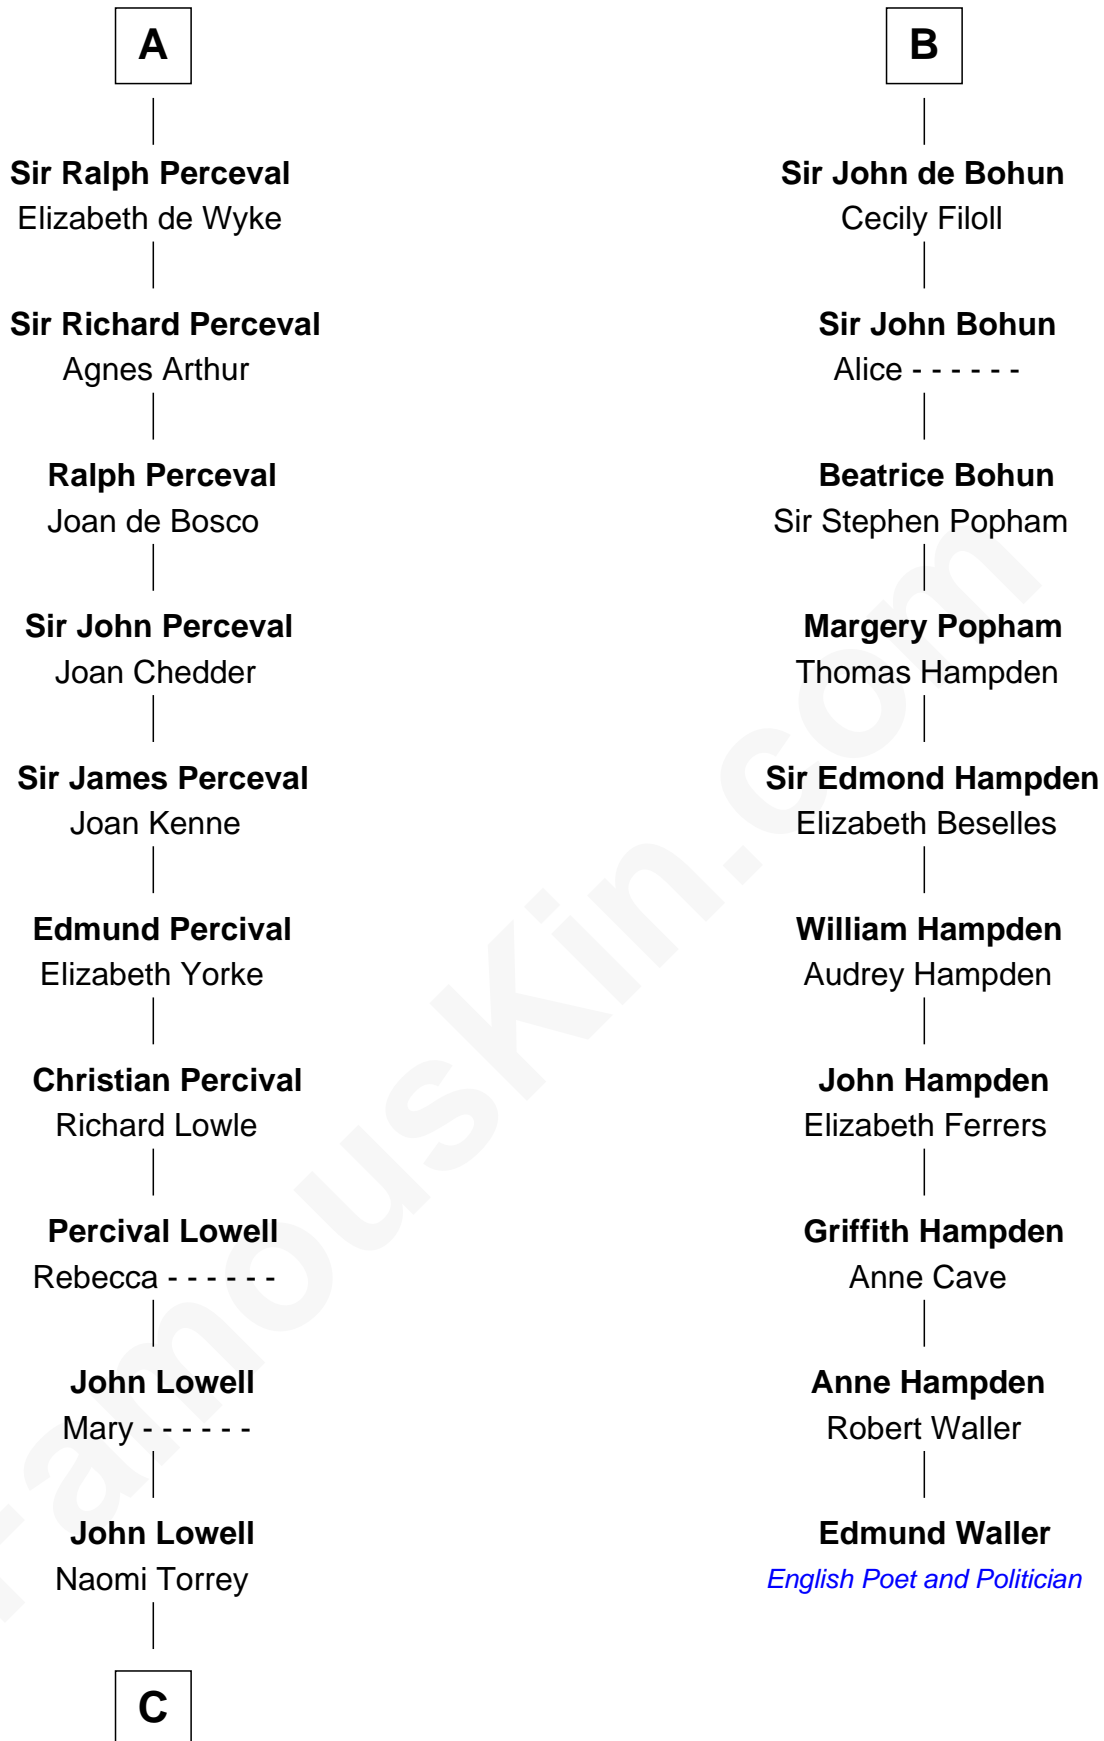

FamousKin.com Relationship Chart of

James Russell Lowell

American "Fireside" Poet

16th cousin 5 times removed of

Edmund Waller

English Poet and Politician

Sir Robert de Beaumont

Isabel de Vermandois