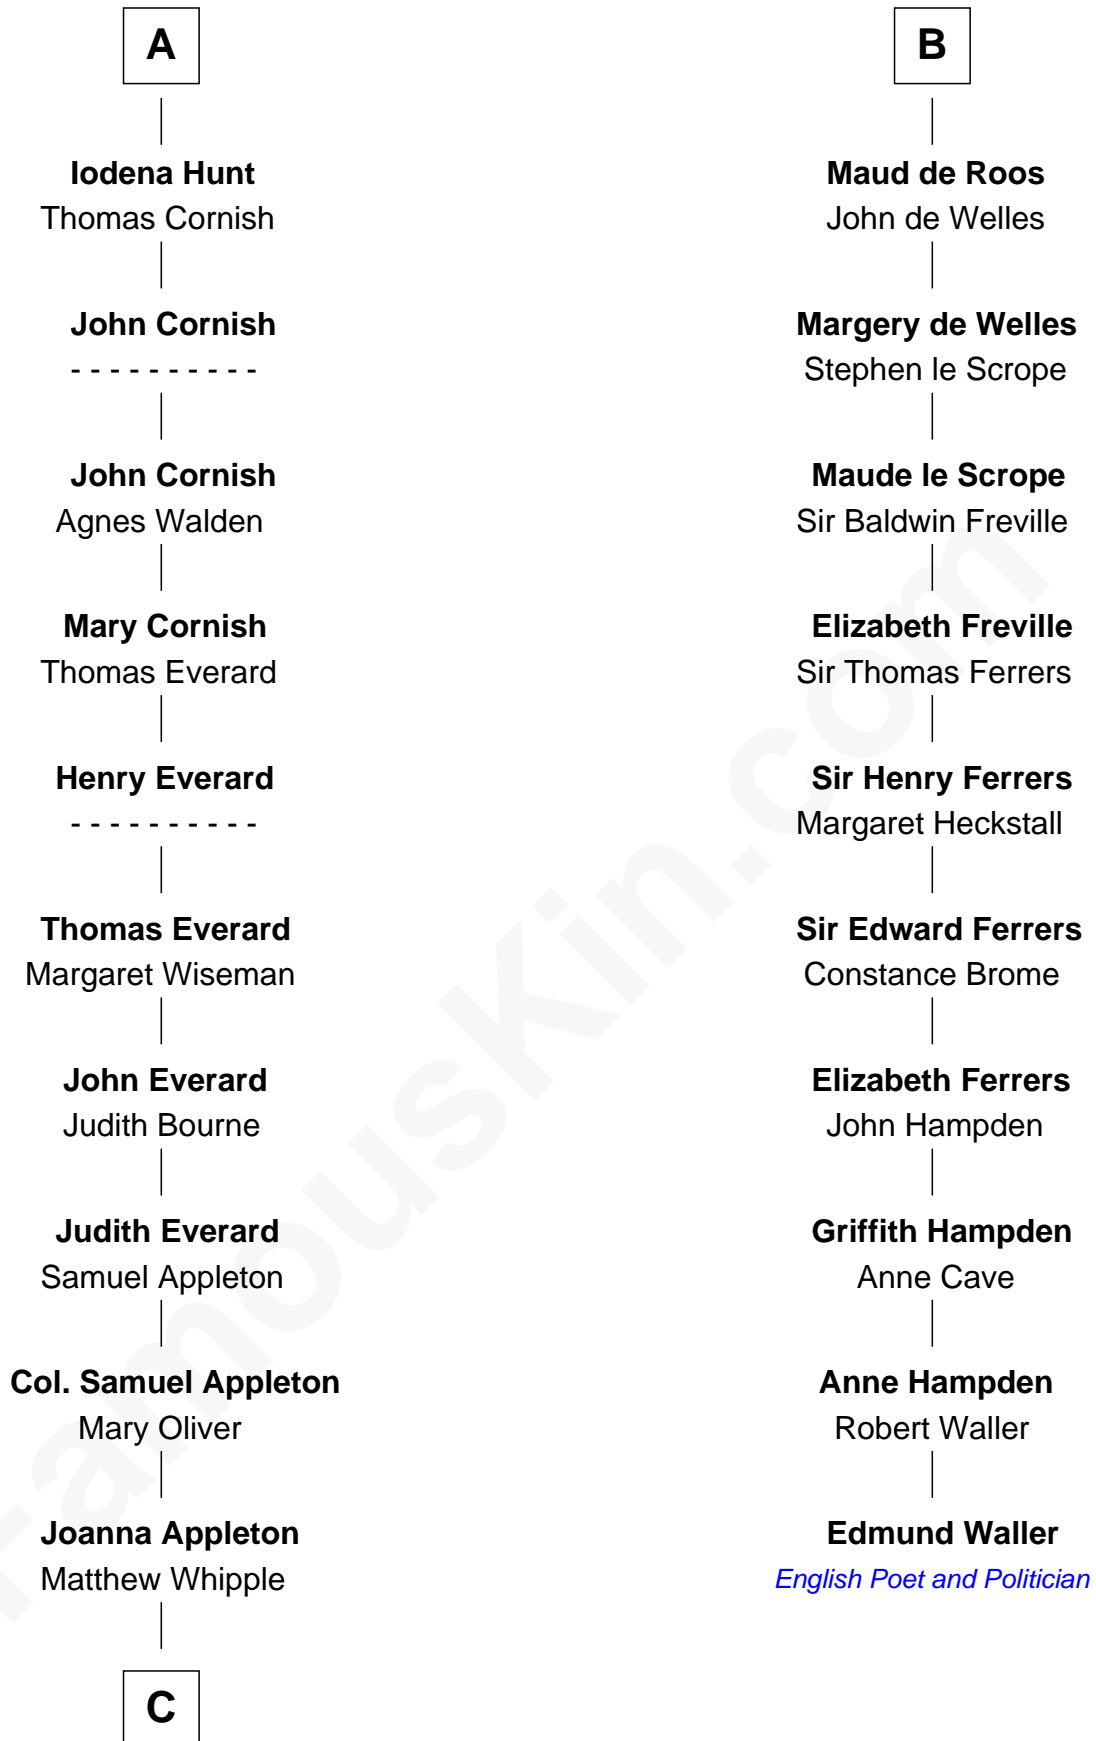

## Relationship Chart of

### James Russell Lowell

American "Fireside" Poet

16th cousin 5 times removed of

**Edmund Waller**  
English Poet and Politician

**C**

William Whipple

Mary Cutts

Mary Whipple