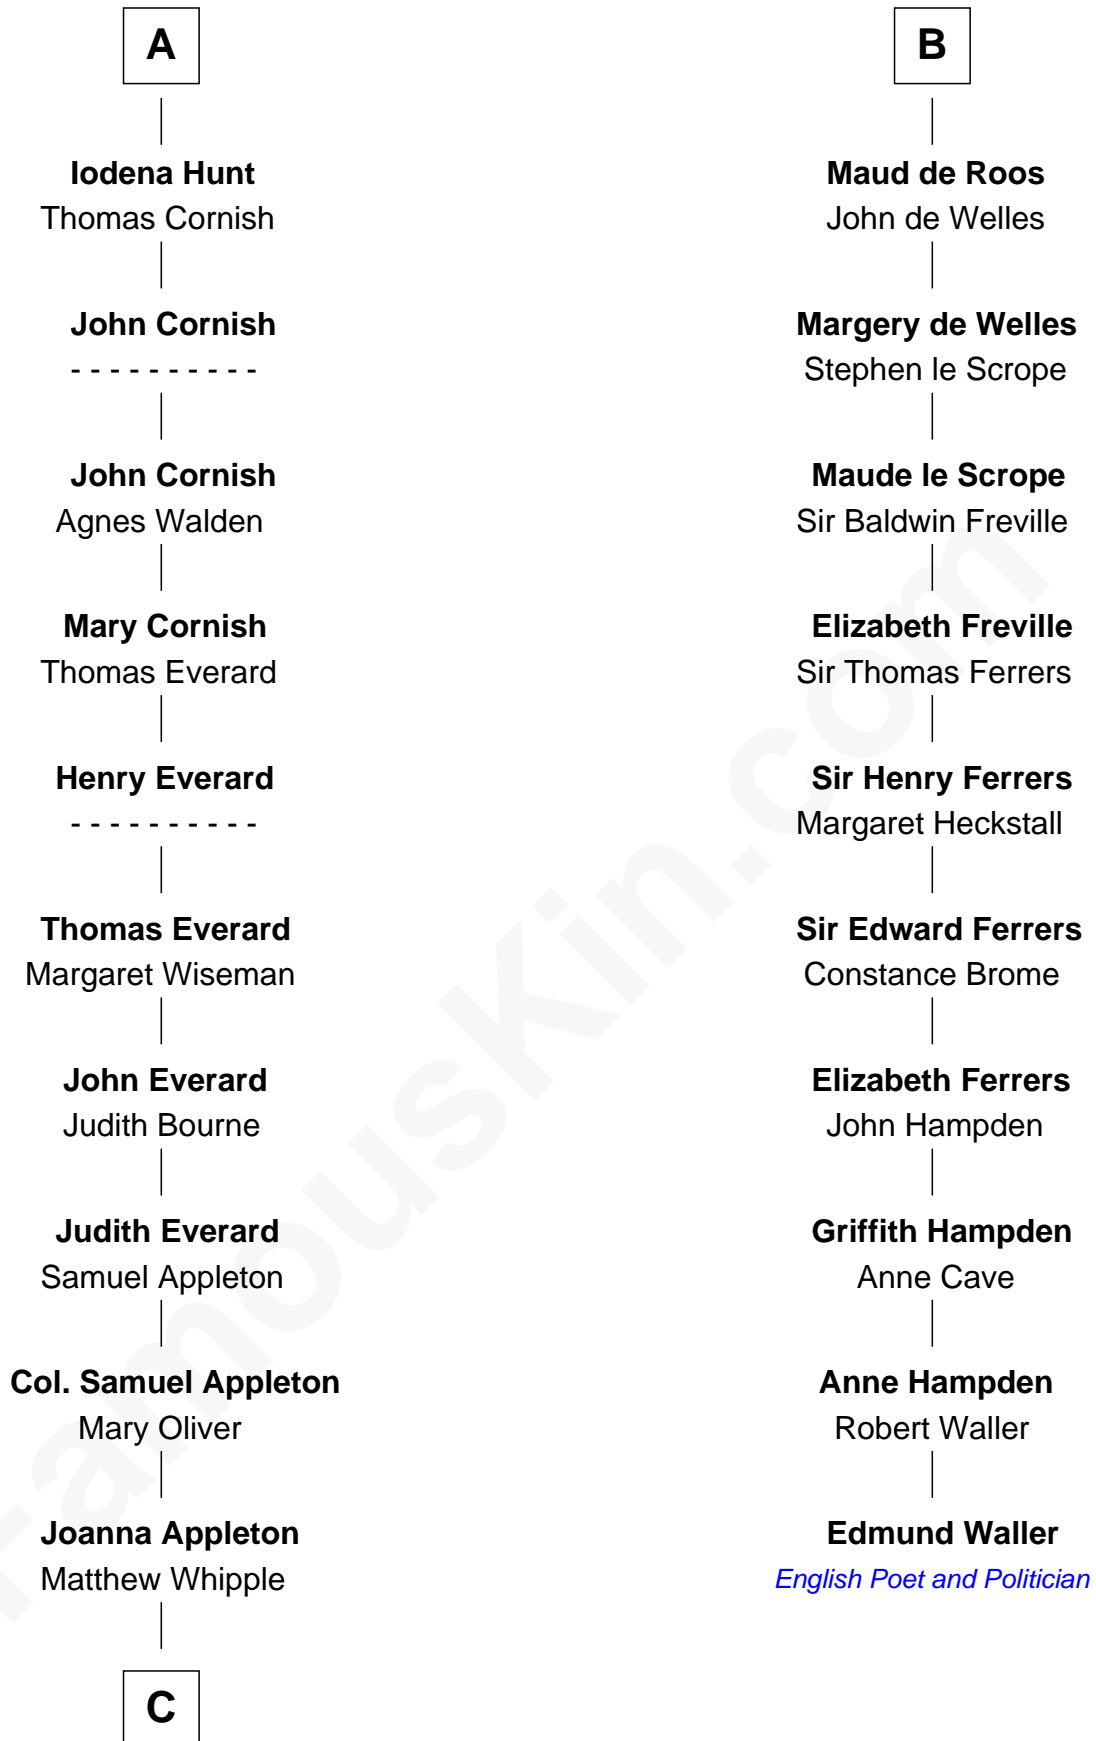

FamousKin.com
Relationship Chart of
James Russell Lowell
American "Fireside" Poet

16th cousin 5 times removed of
Edmund Waller
English Poet and Politician

C

William Whipple

Mary Cutts

Mary Whipple

Robert Traill