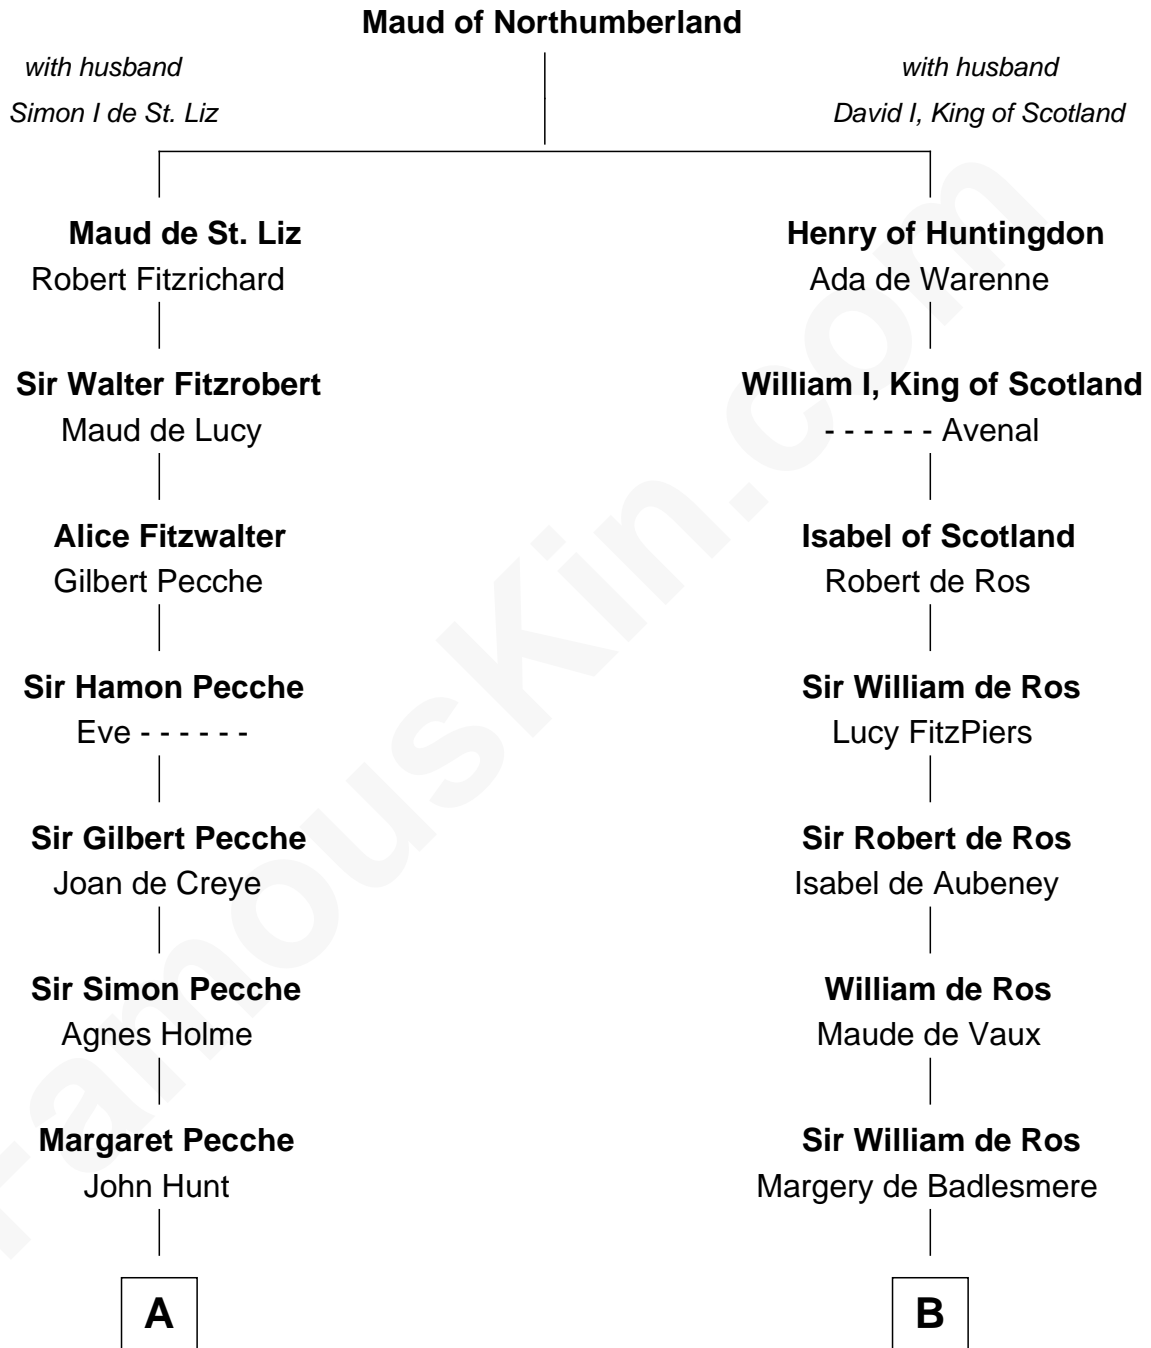

FamousKin.com

Relationship Chart of

James Russell Lowell

American "Fireside" Poet

16th cousin 5 times removed of

Edmund Waller
English Poet and Politician

C

William Whipple

Mary Cutts

Mary Whipple

Robert Traill

Mary Whipple Traill

Keith Spence

Harriet Brackett Spence

Rev. Charles Lowell

James Russell Lowell