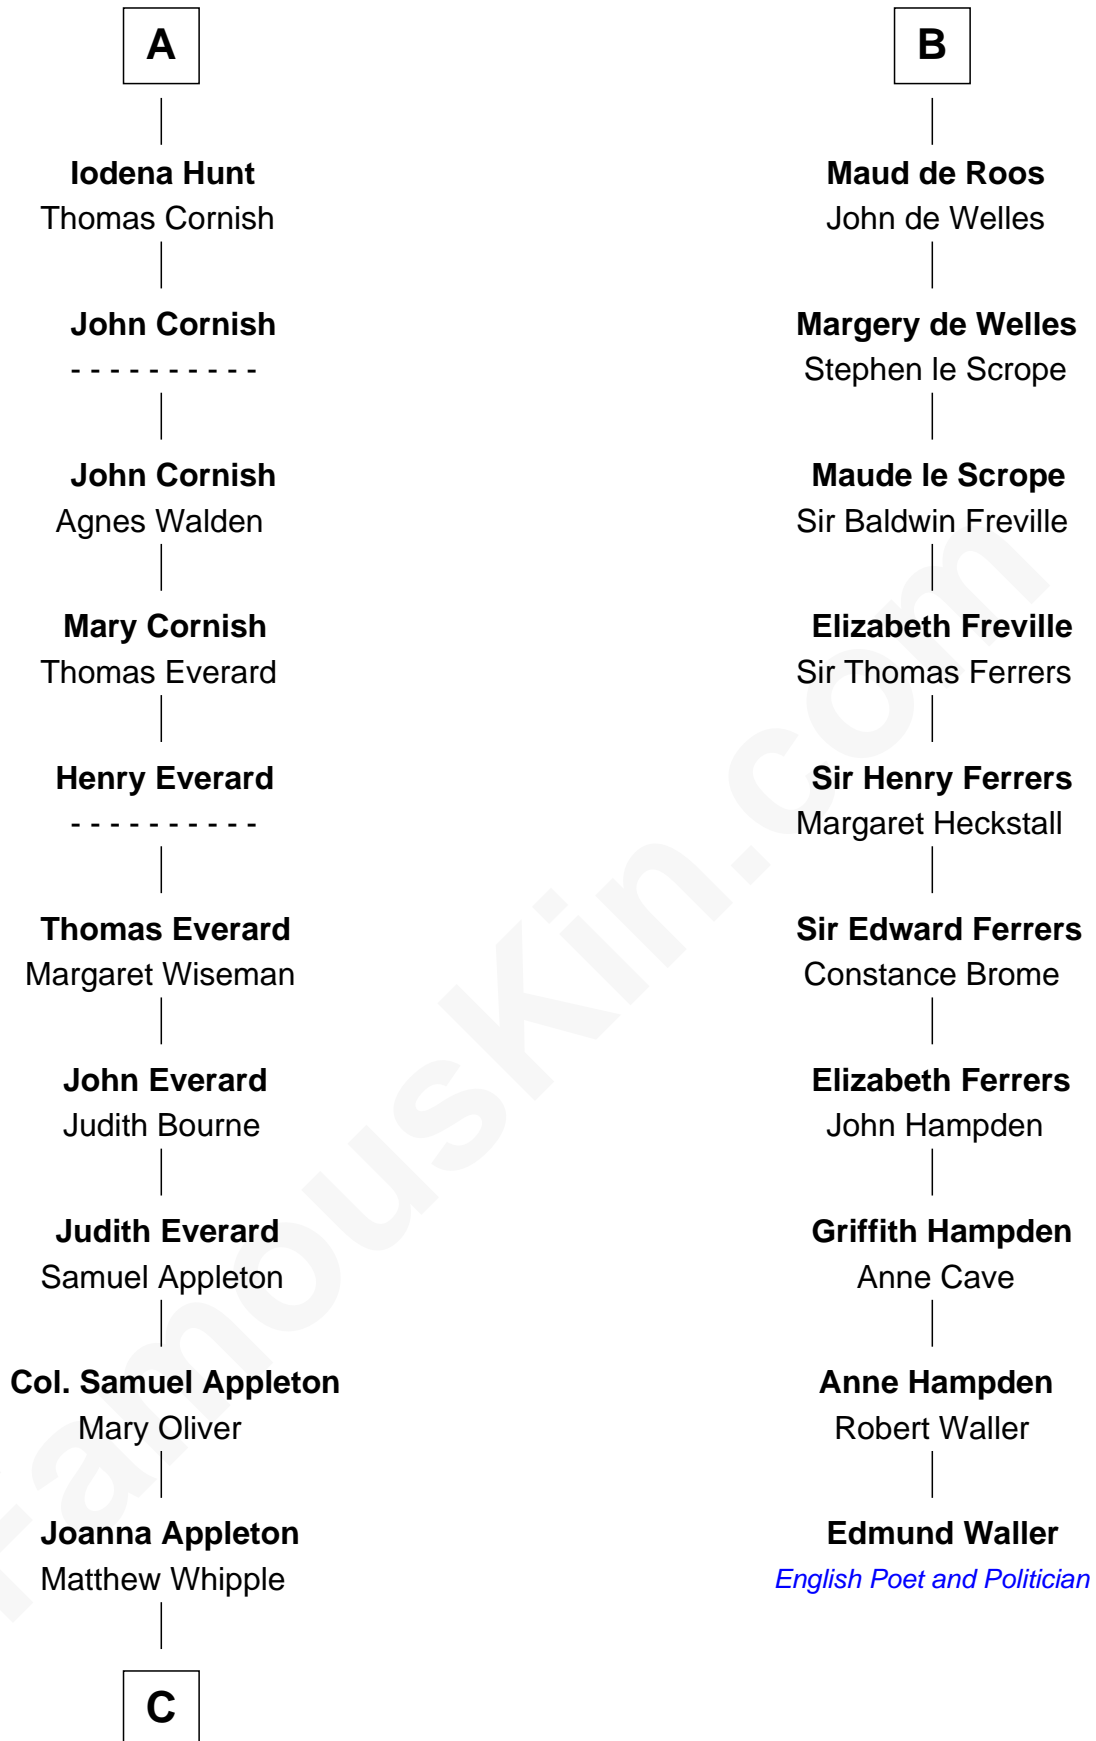

FamousKin.com

Relationship Chart of

James Russell Lowell

American "Fireside" Poet

16th cousin 5 times removed of

Edmund Waller
English Poet and Politician

C

William Whipple