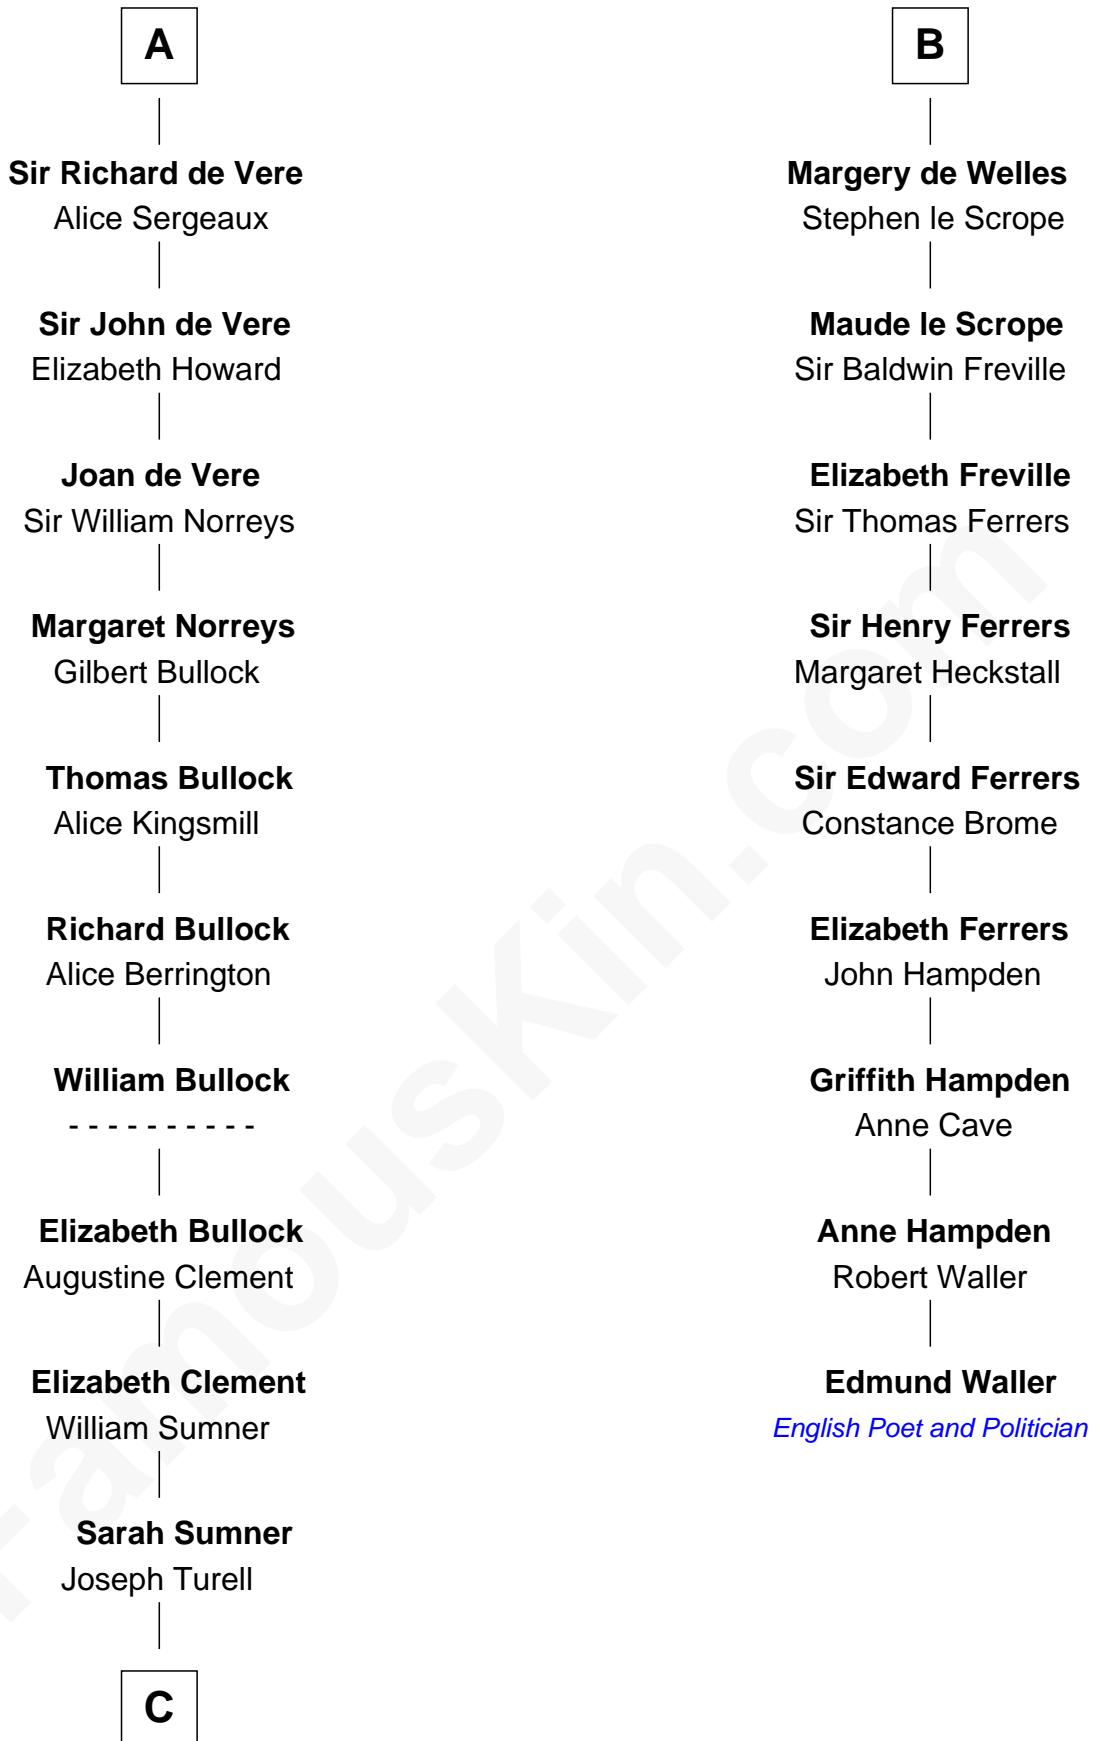

**FamousKin.com**  
**Relationship Chart of**  
**James Russell Lowell**  
*American "Fireside" Poet*

**15th cousin 6 times removed of**  
**Edmund Waller**  
*English Poet and Politician*

**Robert de Bermingham**