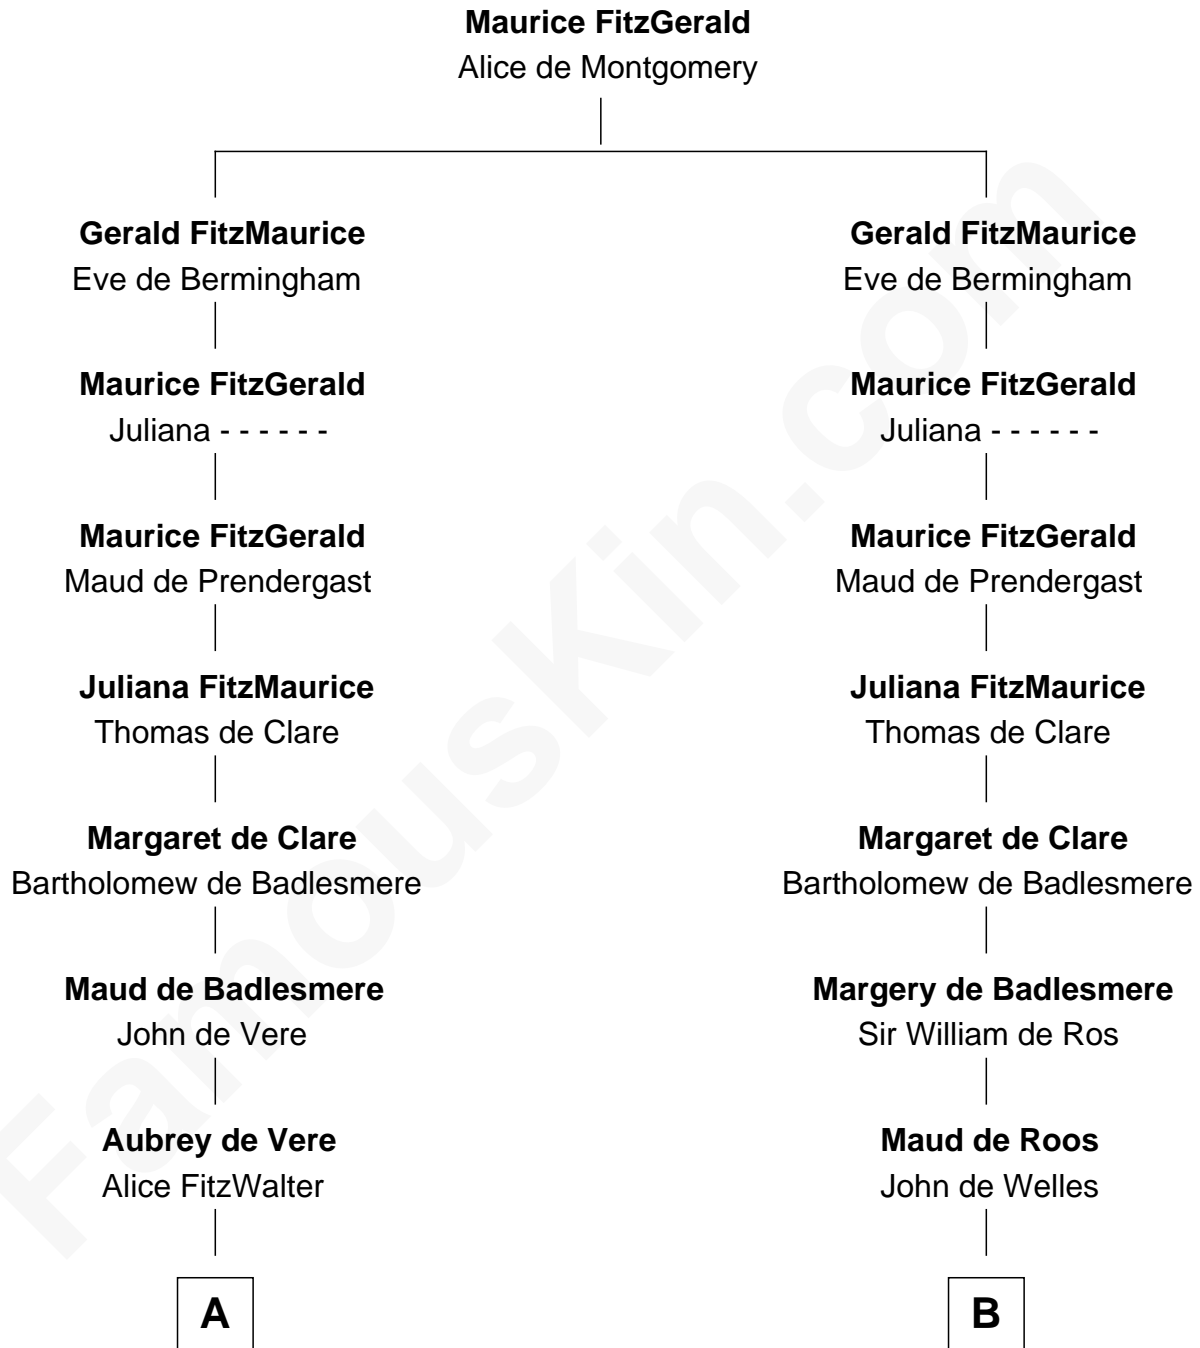

FamousKin.com

Relationship Chart of

James Russell Lowell

American "Fireside" Poet

15th cousin 6 times removed of

Edmund Waller
English Poet and Politician

C

—
Sarah Turell

Noah Champney

—
Sarah Champney

Rev. John Lowell

—
John Lowell

Rebecca Russell

—
Rev. Charles Lowell

Harriet Brackett Spence

—
James Russell Lowell