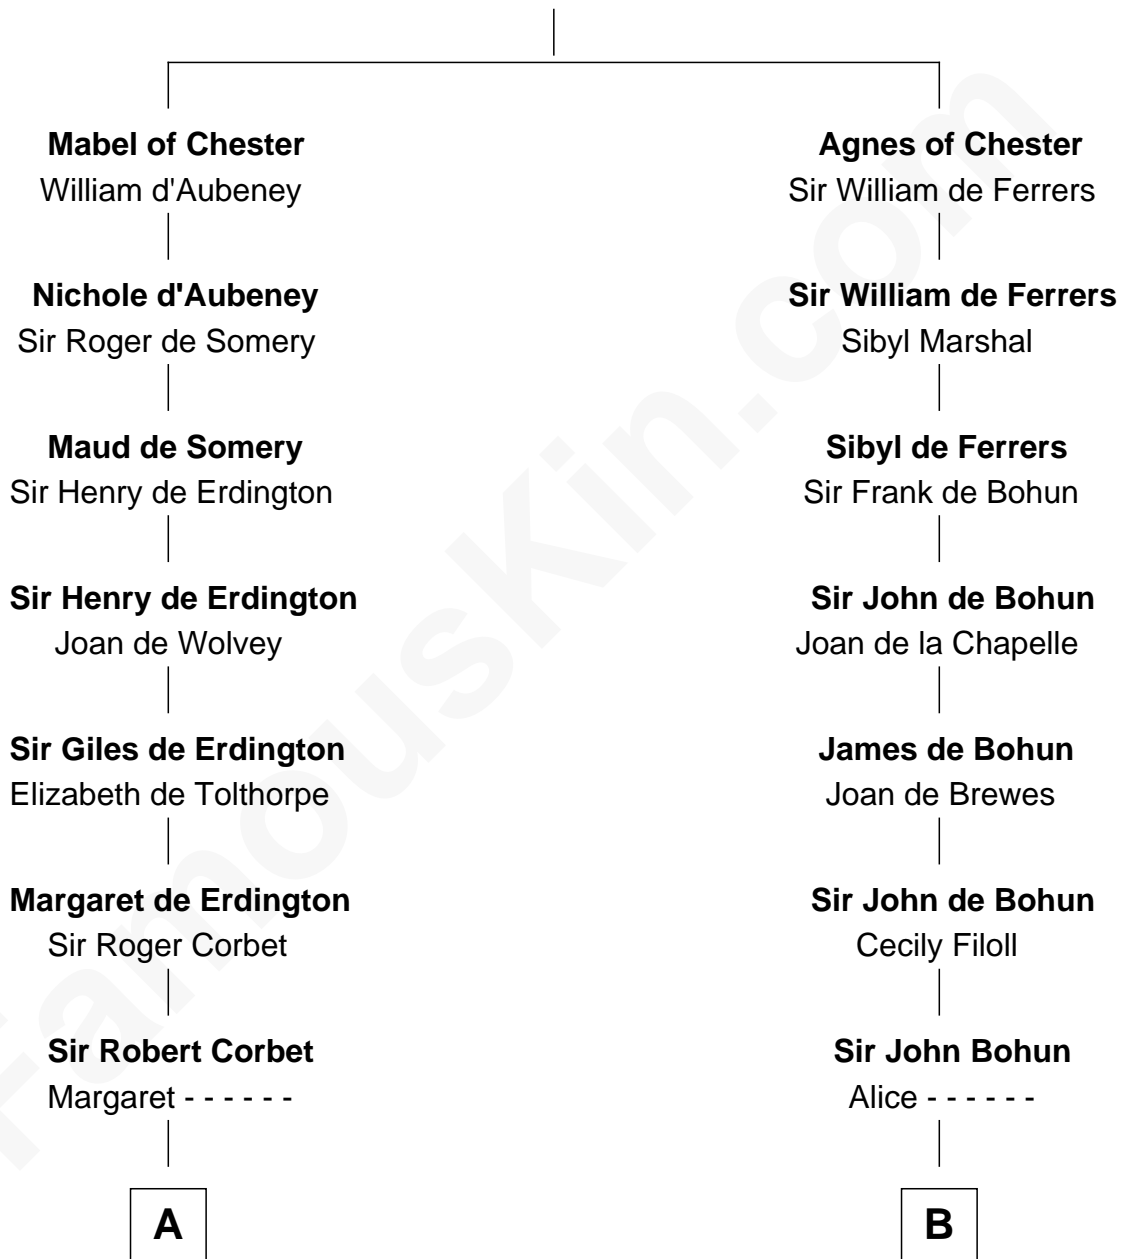

FamousKin.com
Relationship Chart of
James Russell Lowell
American "Fireside" Poet

14th cousin 6 times removed of

Edmund Waller
English Poet and Politician

Hugh de Kevelioc
 Bertrade de Montfort

C

James Russell
Katharine Graves