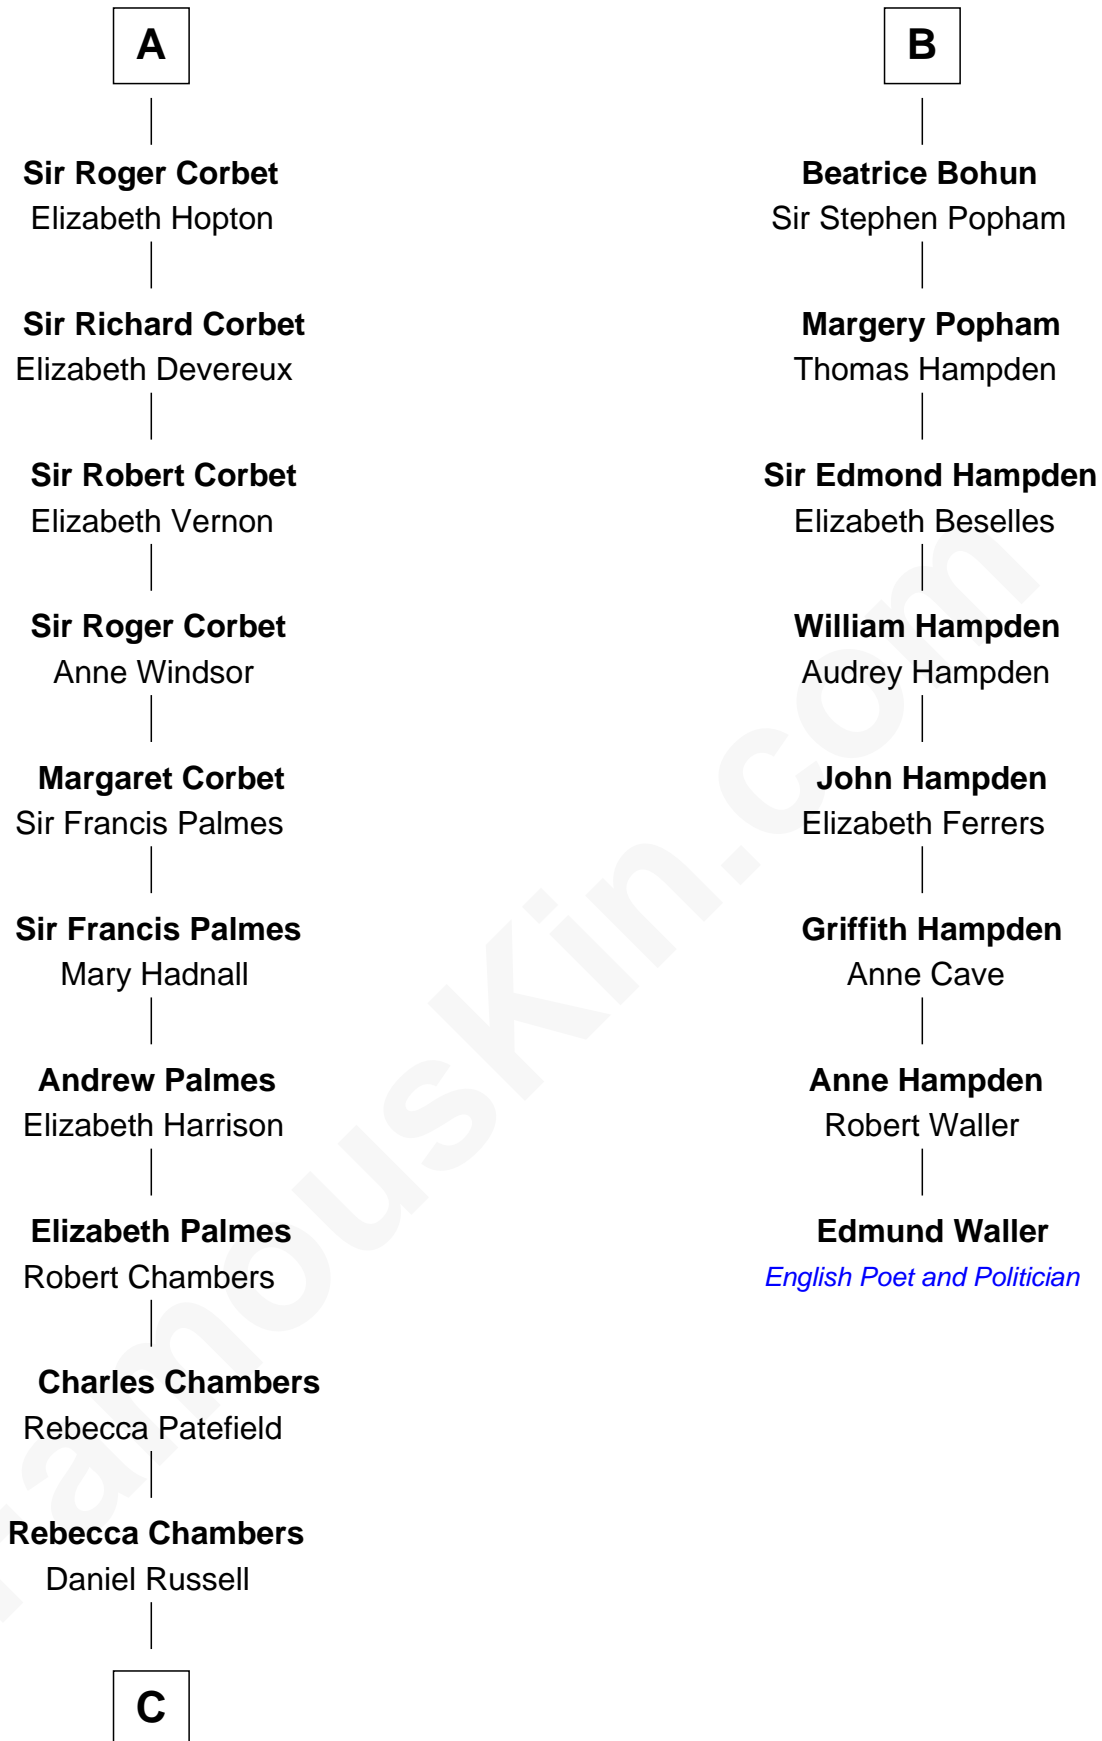

FamousKin.com
Relationship Chart of
James Russell Lowell
American "Fireside" Poet

14th cousin 6 times removed of

Edmund Waller
English Poet and Politician

Hugh de Kevelioc
 Bertrade de Montfort

C

James Russell
Katharine Graves