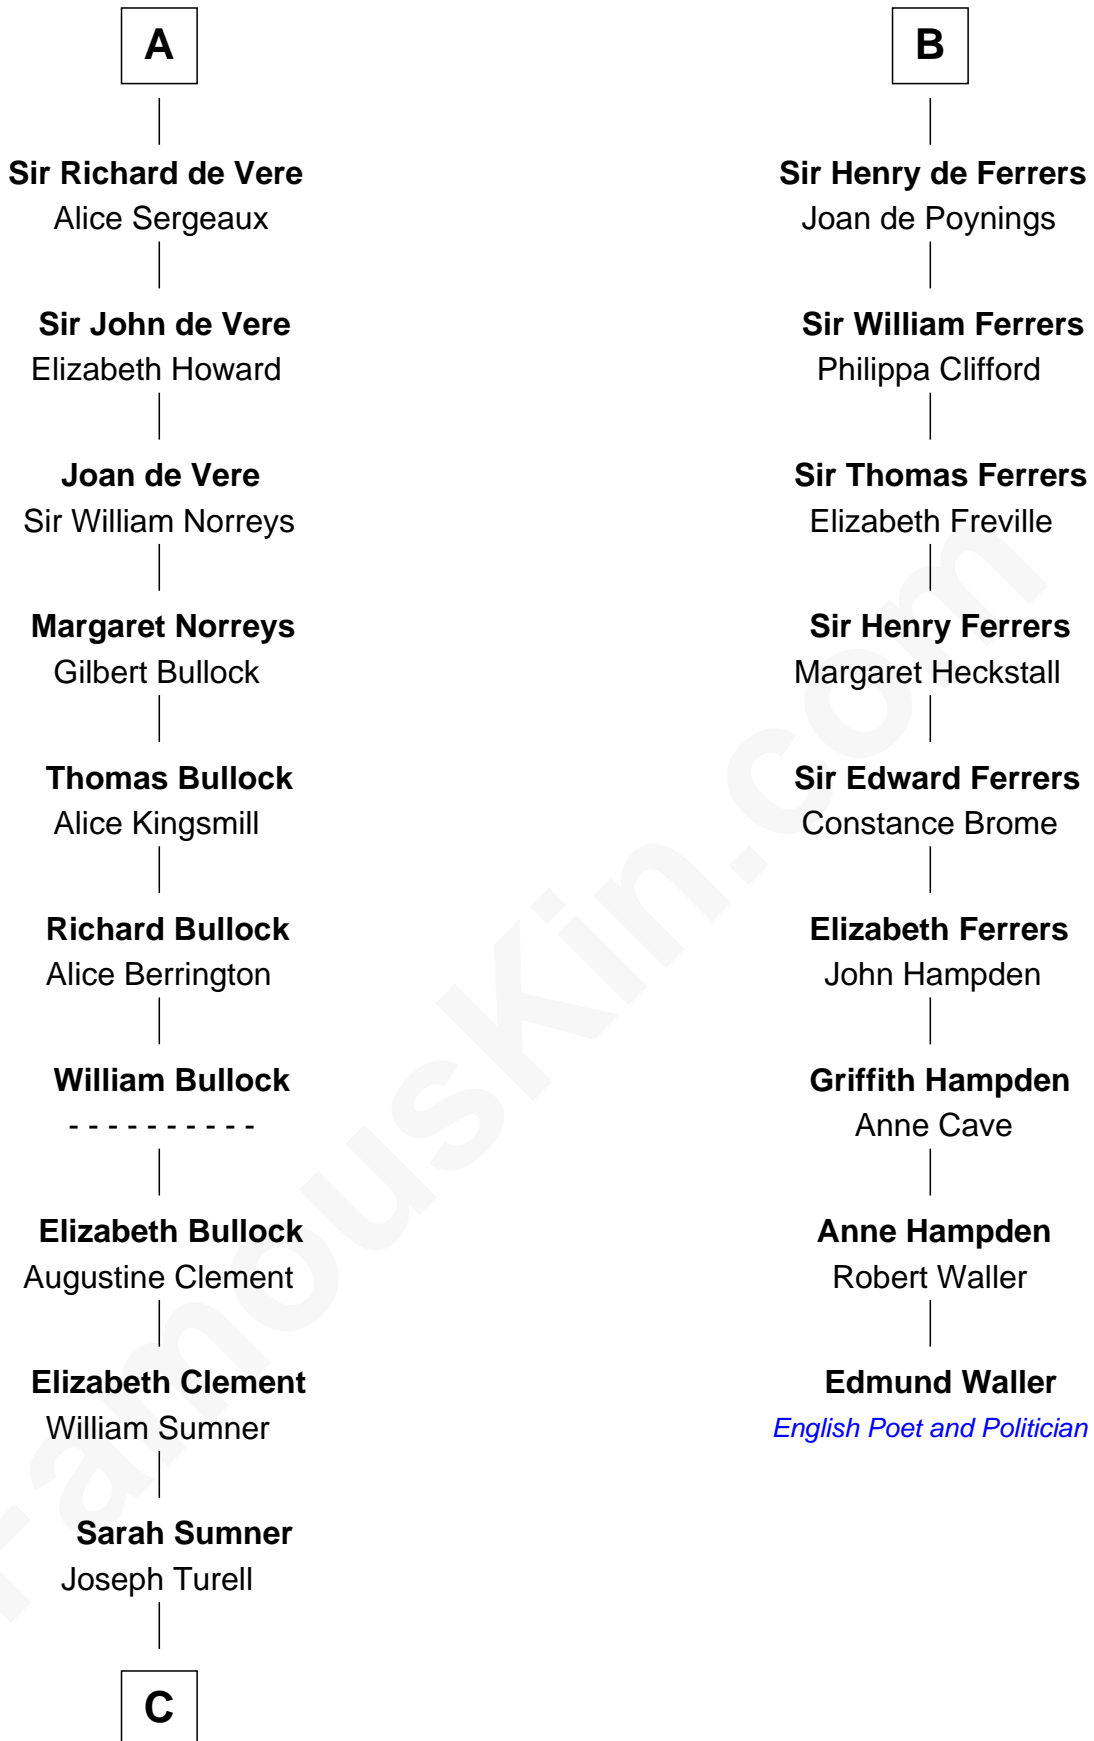

FamousKin.com
Relationship Chart of
James Russell Lowell
American "Fireside" Poet

15th cousin 6 times removed of
Edmund Waller
English Poet and Politician

C

—
Sarah Turell

Noah Champney

—
Sarah Champney

Rev. John Lowell