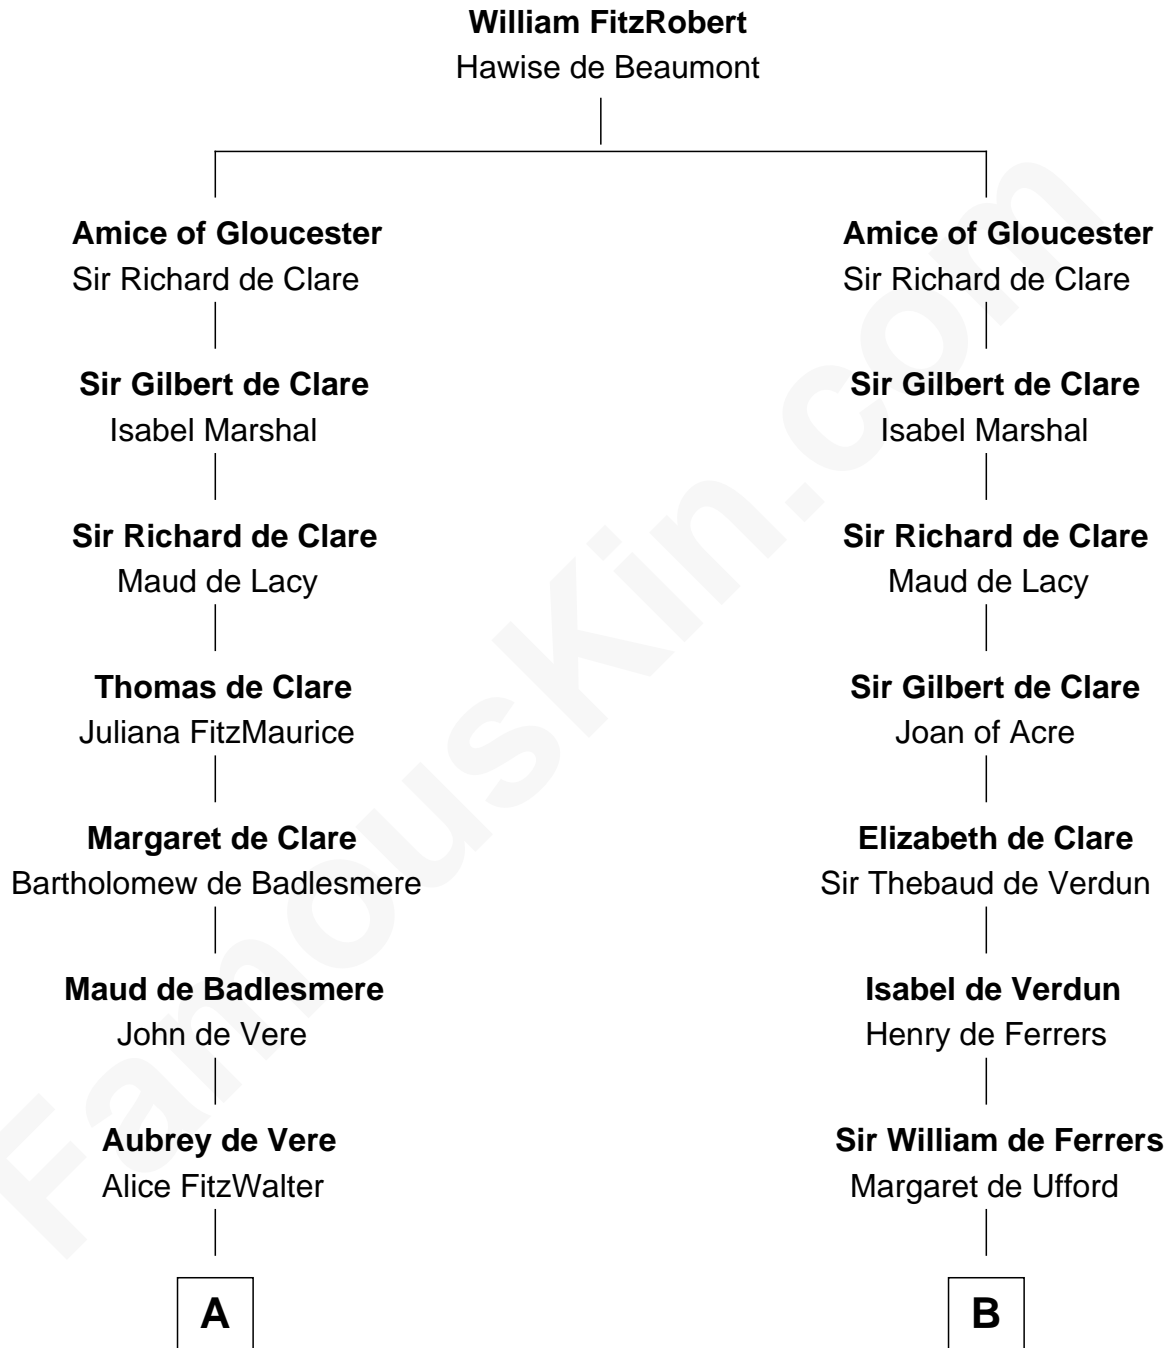

FamousKin.com
Relationship Chart of
James Russell Lowell
American "Fireside" Poet

15th cousin 6 times removed of
Edmund Waller
English Poet and Politician

C

—
Sarah Turell

Noah Champney

—
Sarah Champney

Rev. John Lowell

—
John Lowell

Rebecca Russell

—
Rev. Charles Lowell

Harriet Brackett Spence

—
James Russell Lowell

American "Fireside" Poet