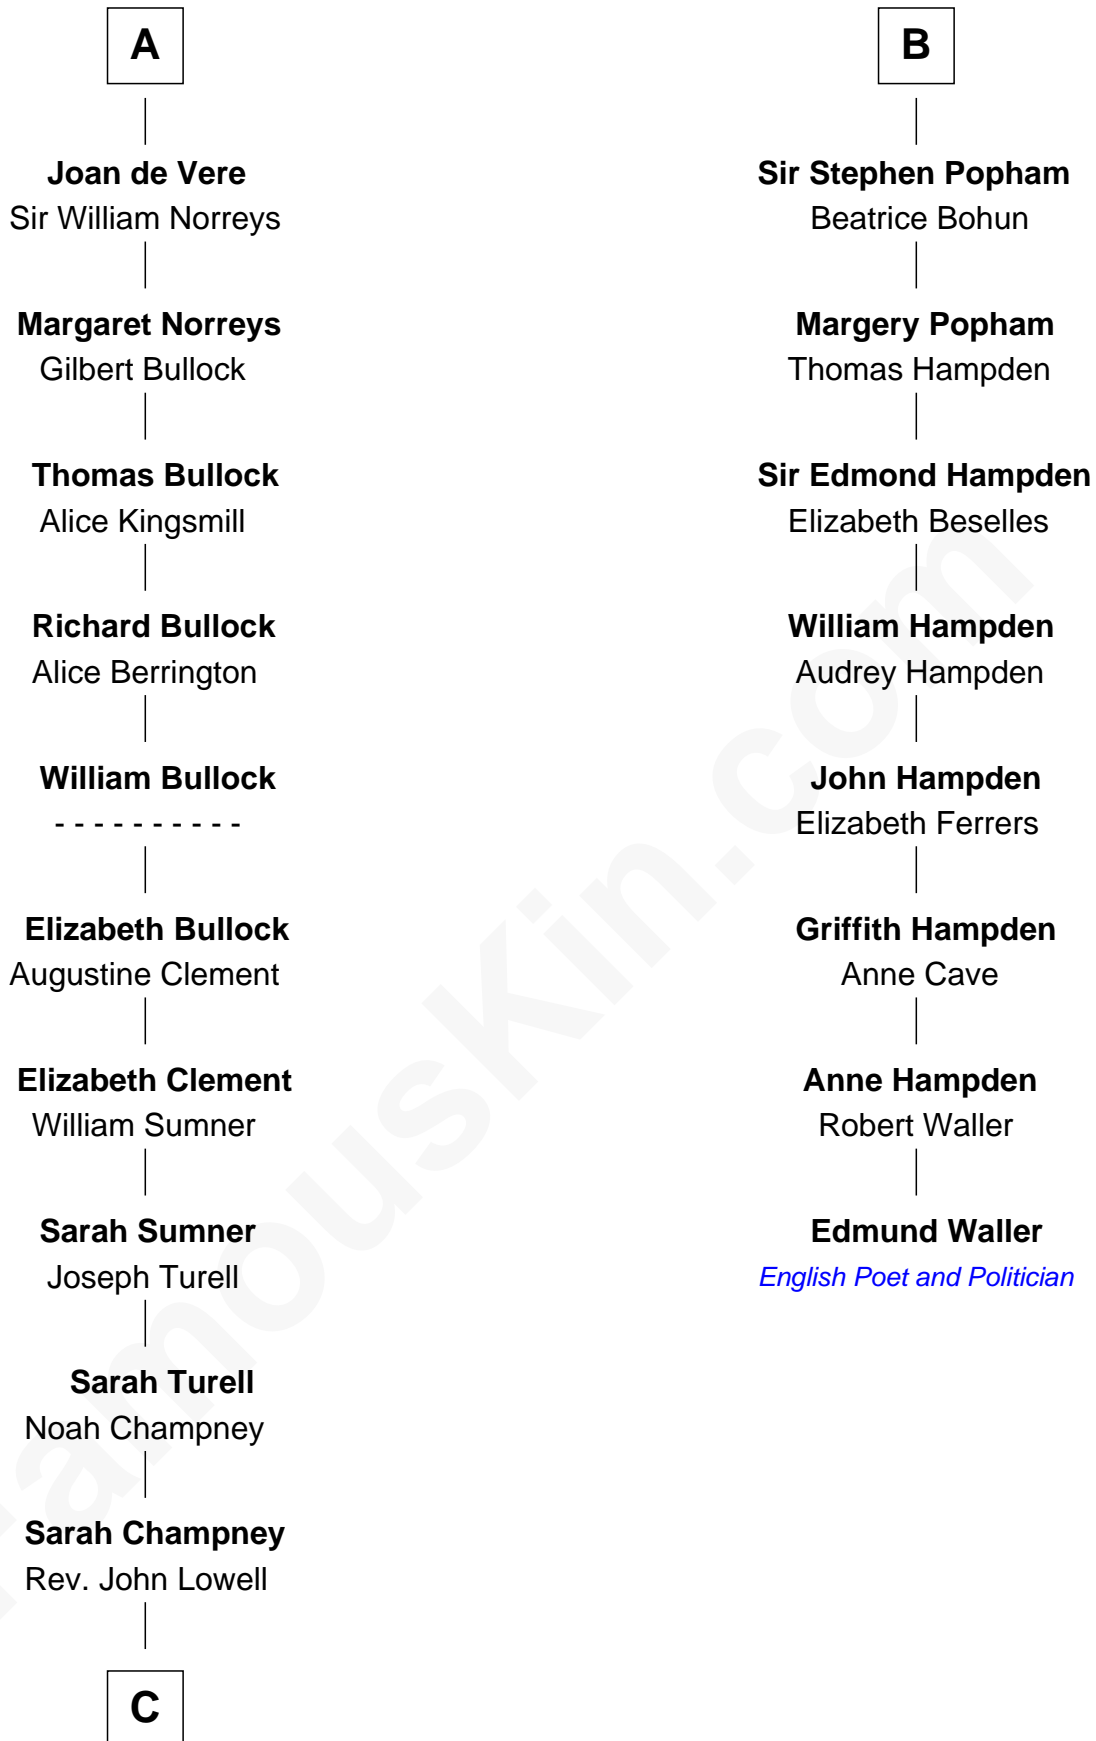

FamousKin.com Relationship Chart of

James Russell Lowell

American "Fireside" Poet

14th cousin 5 times removed of

Edmund Waller

English Poet and Politician

C

—
John Lowell
Rebecca Russell