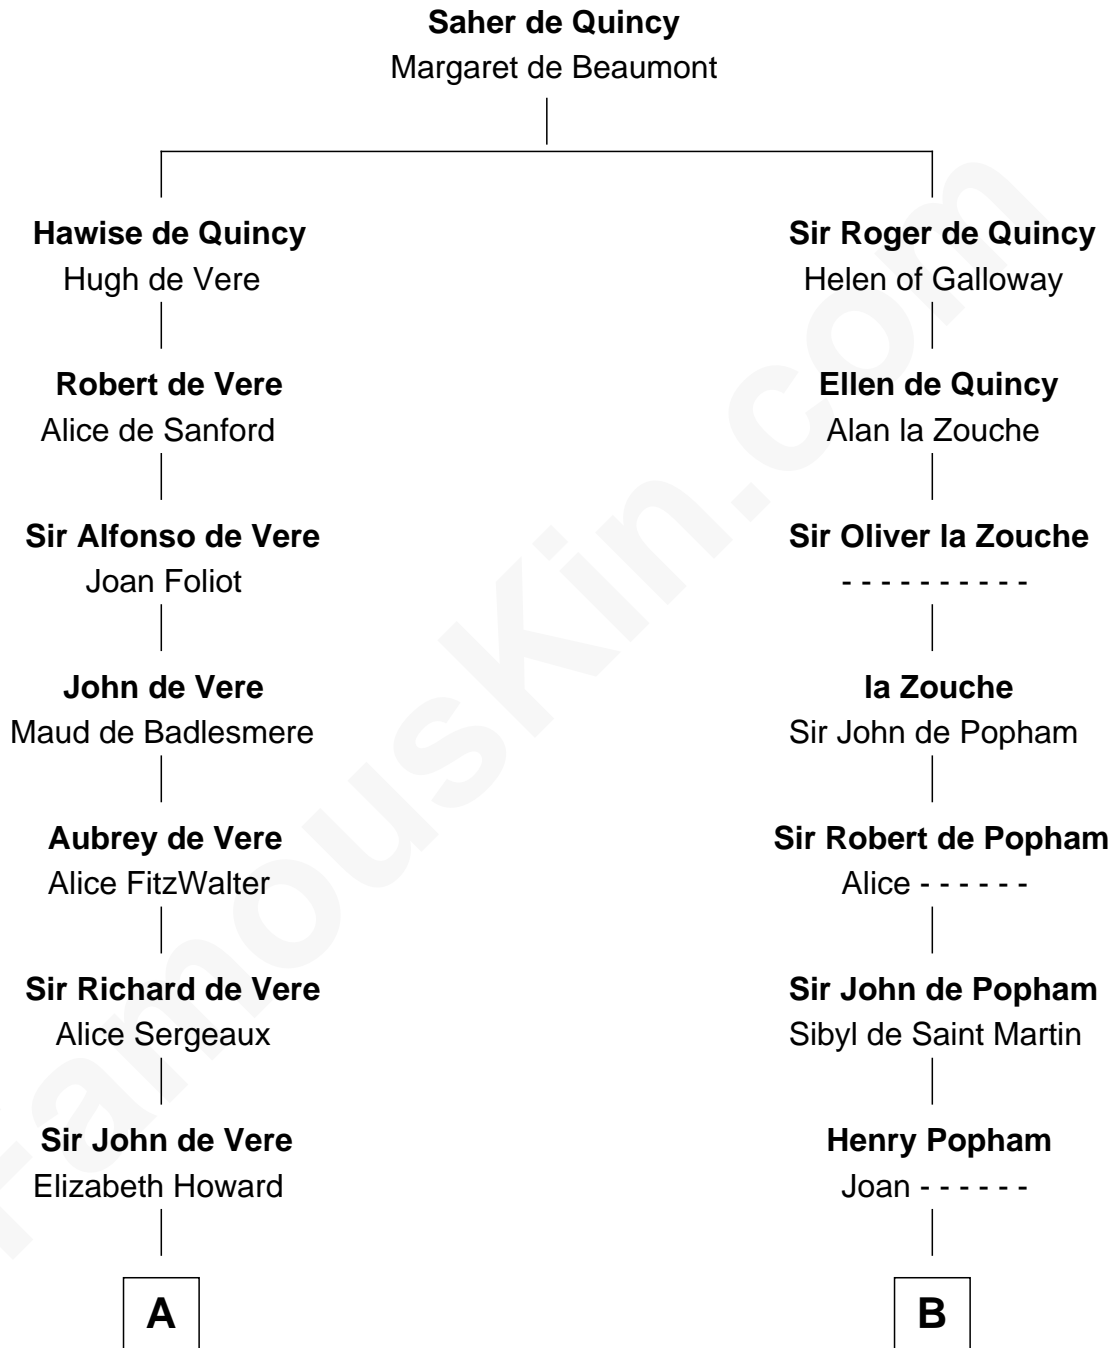

FamousKin.com Relationship Chart of

James Russell Lowell

American "Fireside" Poet

14th cousin 5 times removed of

Edmund Waller

English Poet and Politician

C

—
John Lowell
Rebecca Russell