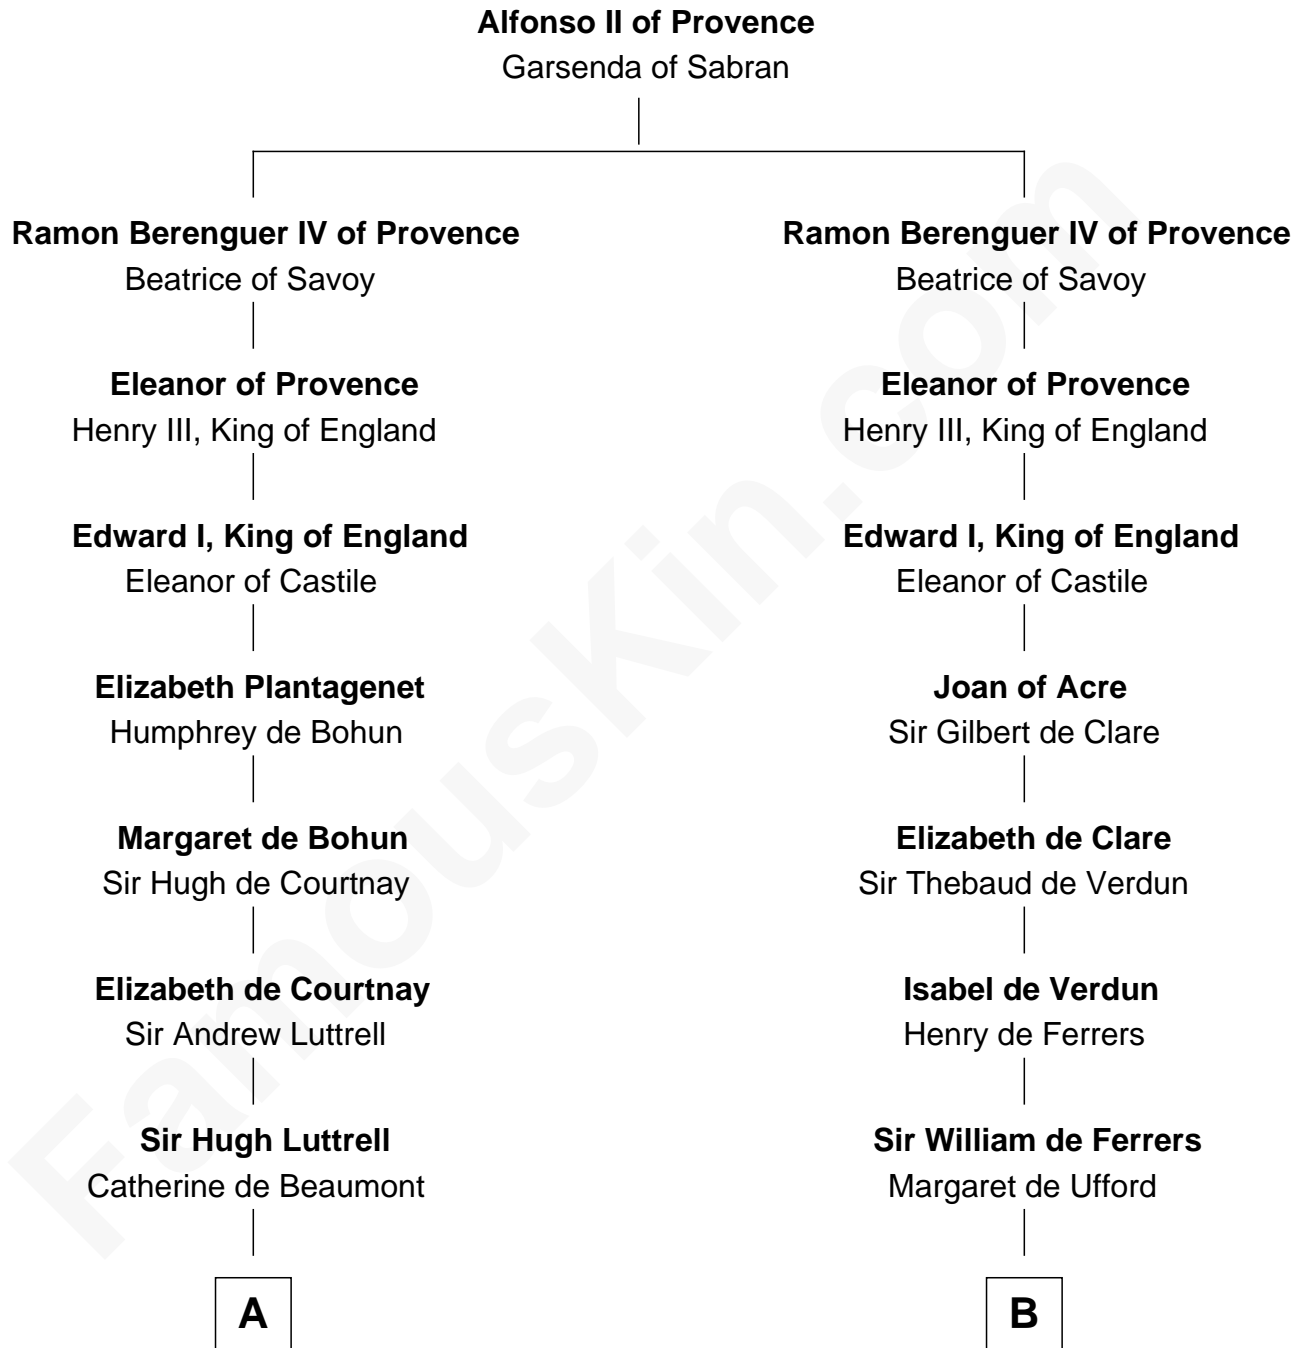

**FamousKin.com**  
**Relationship Chart of**  
**James Russell Lowell**  
*American "Fireside" Poet*

**15th cousin 5 times removed of**  
**Edmund Waller**  
*English Poet and Politician*

**C**

—  
**Rev. John Lowell**