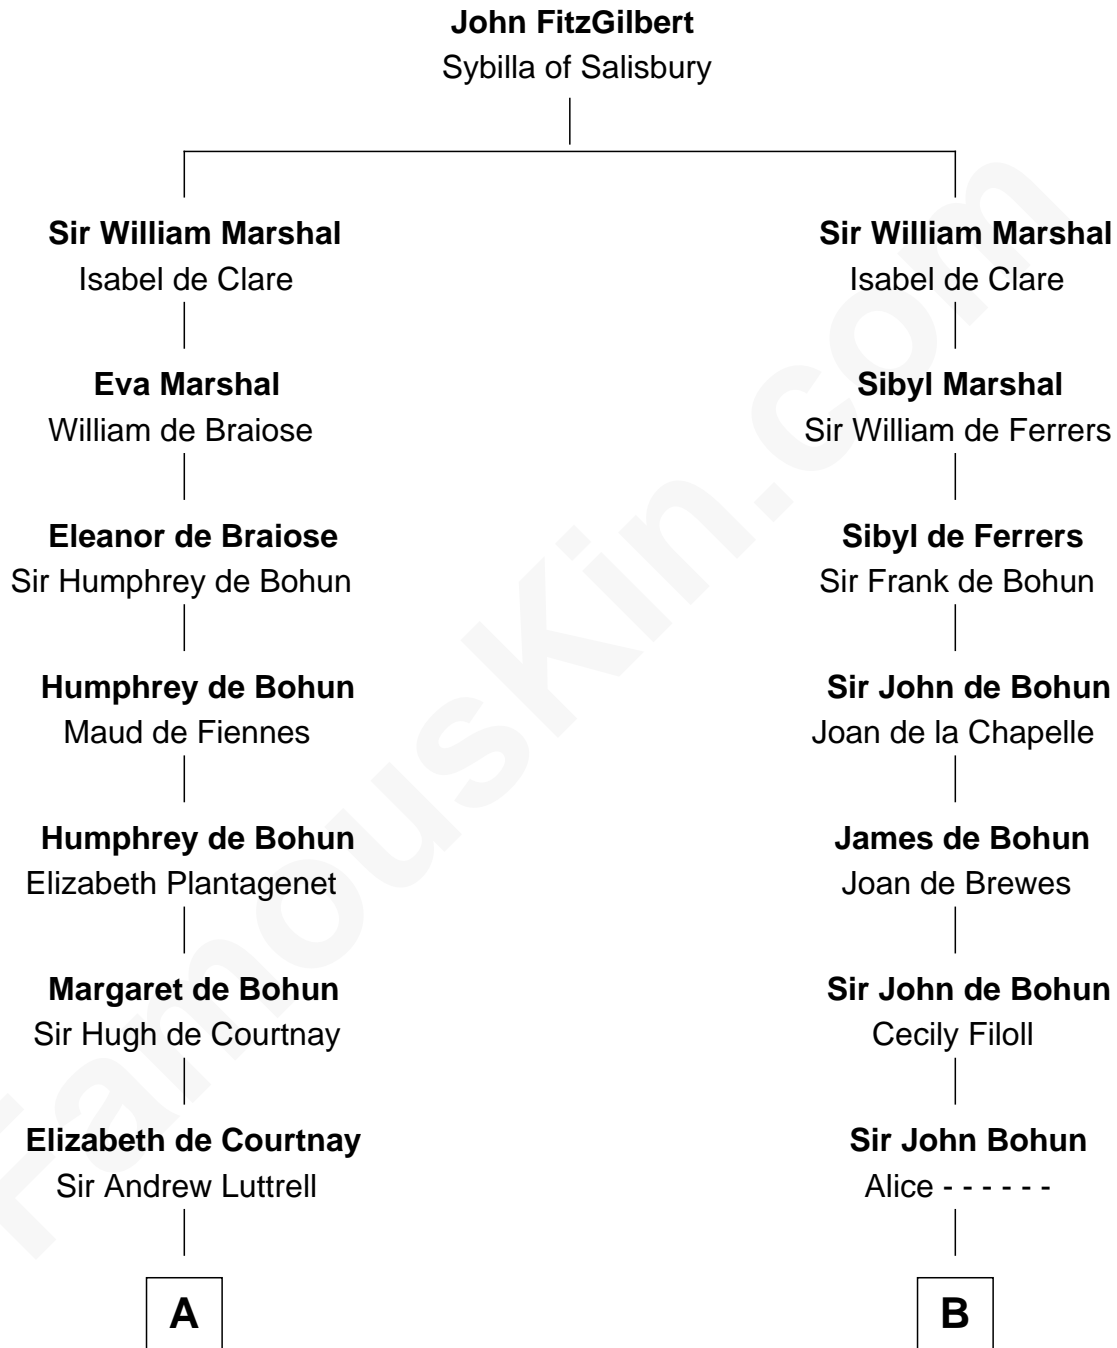

FamousKin.com
Relationship Chart of
James Russell Lowell
American "Fireside" Poet

14th cousin 7 times removed of

Edmund Waller
English Poet and Politician

C

—
Ebenezer Lowell

Elizabeth Shailer

—
Rev. John Lowell