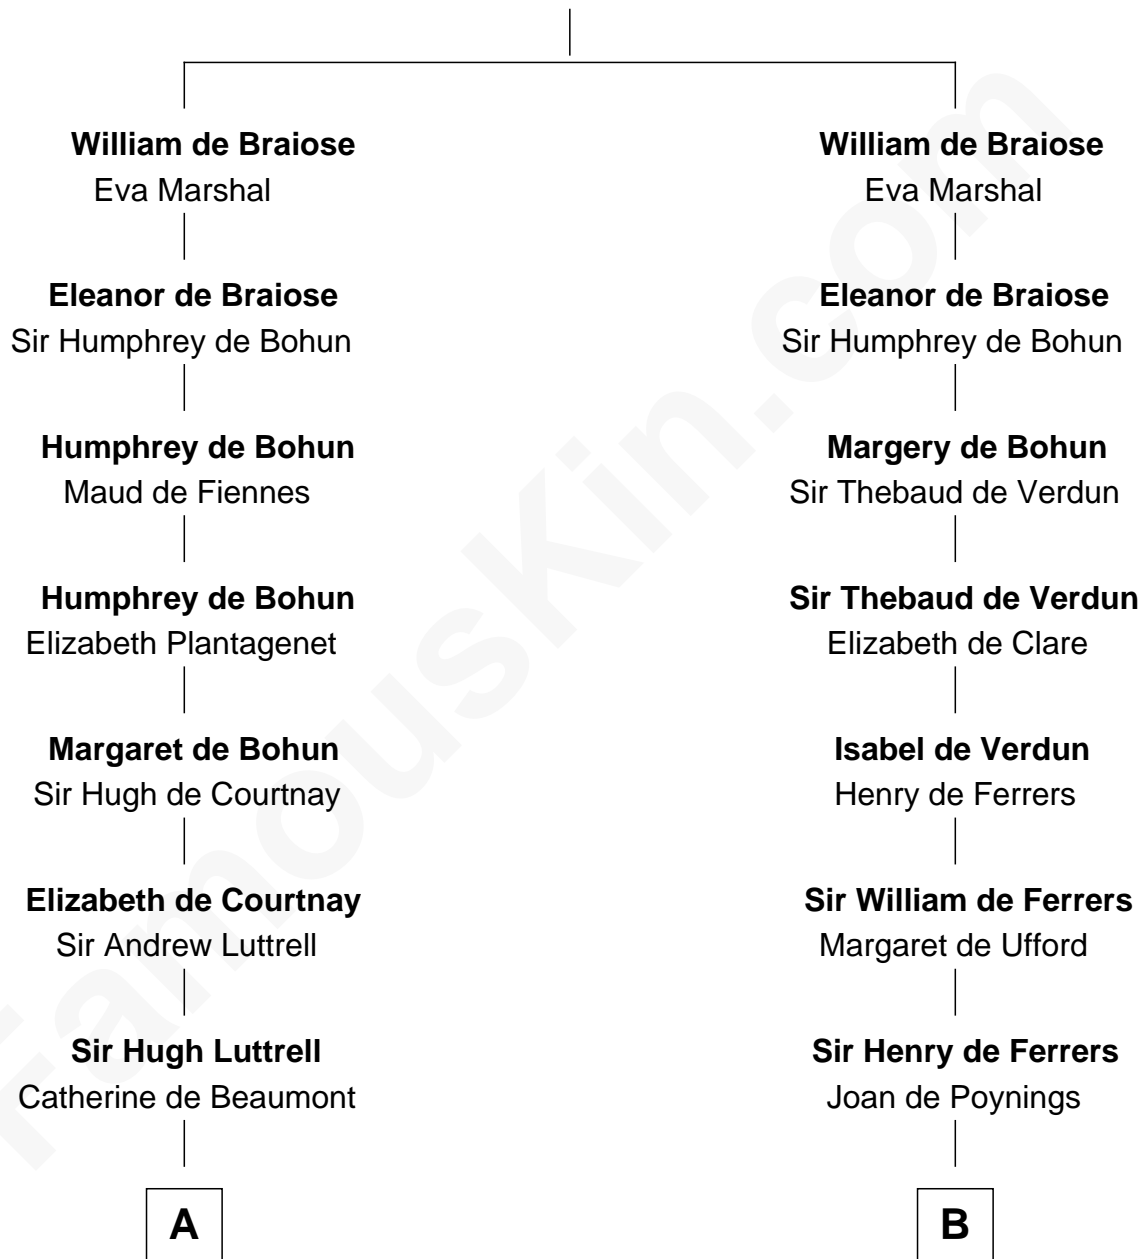

FamousKin.com
Relationship Chart of
James Russell Lowell
American "Fireside" Poet

14th cousin 6 times removed of

Edmund Waller
English Poet and Politician

Reginald de Braiose

C

—
Rev. John Lowell

Sarah Champney

—
John Lowell

Rebecca Russell

—
Rev. Charles Lowell

Harriet Brackett Spence

—
James Russell Lowell

American "Fireside" Poet

FamousKin.com