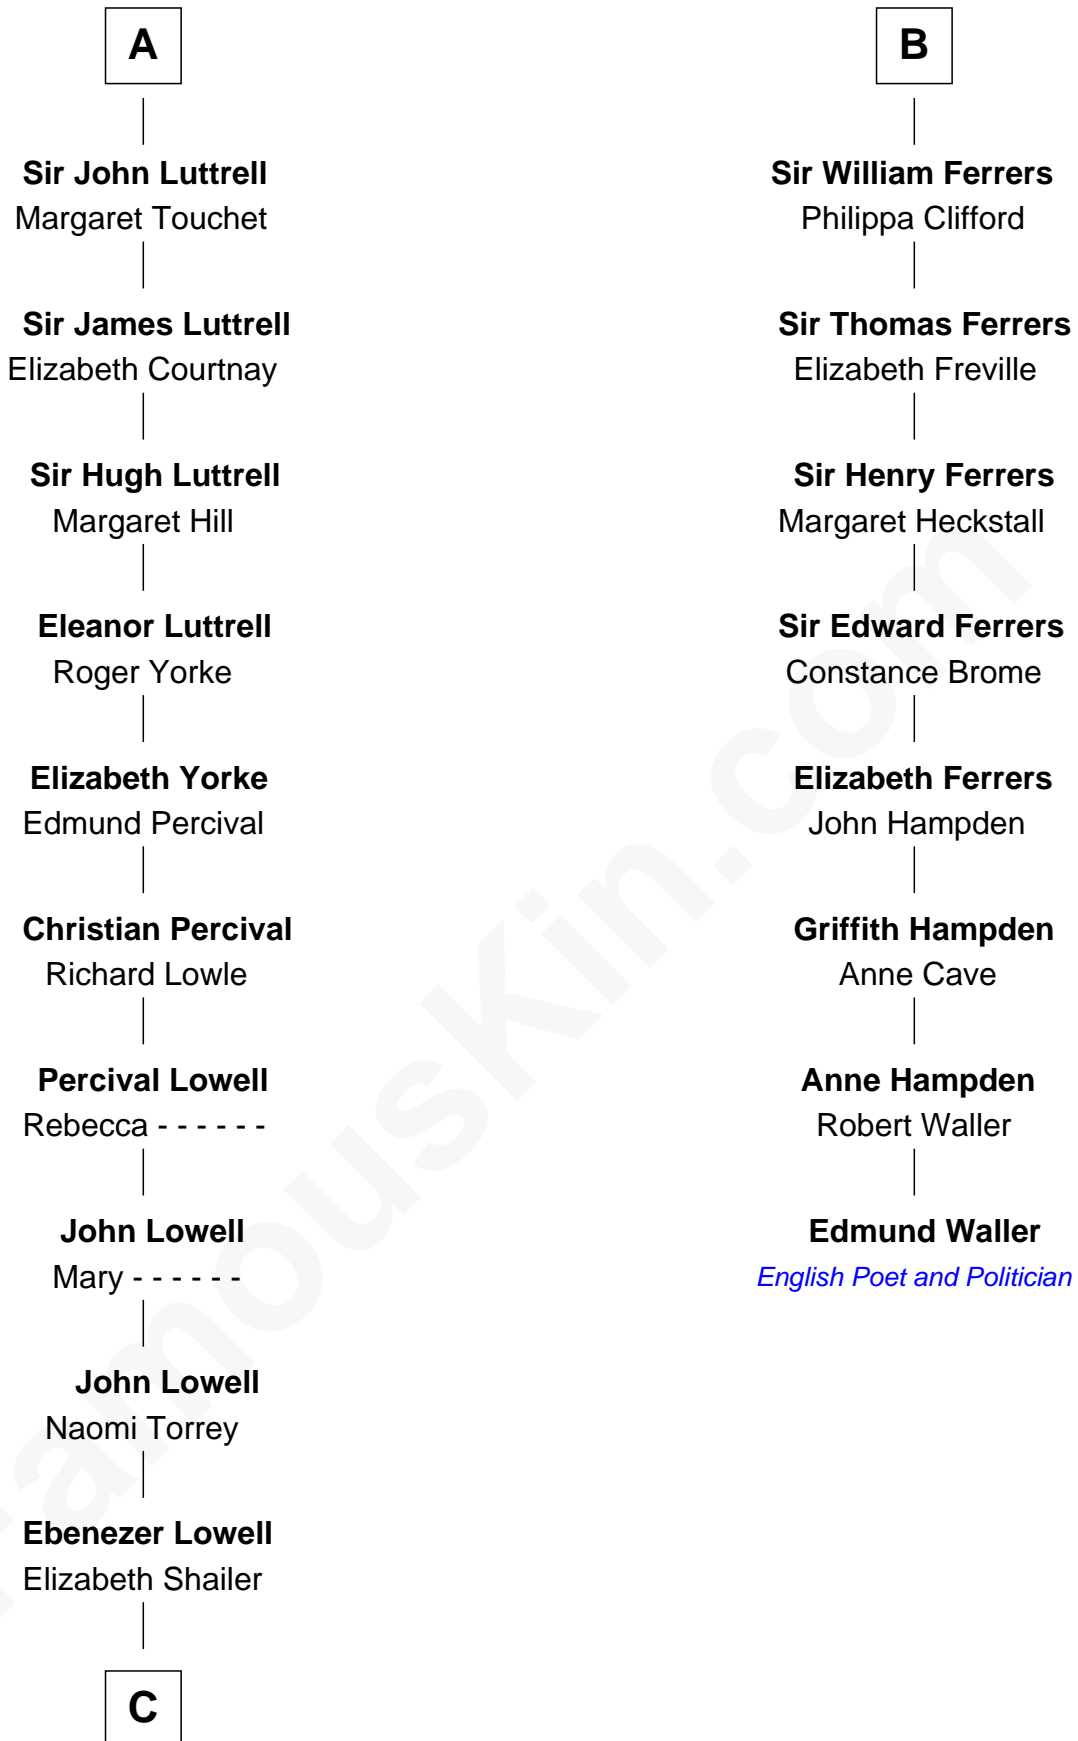

FamousKin.com
Relationship Chart of
James Russell Lowell
American "Fireside" Poet

14th cousin 6 times removed of

Edmund Waller
English Poet and Politician

Reginald de Braiose

C

—
Rev. John Lowell

Sarah Champney