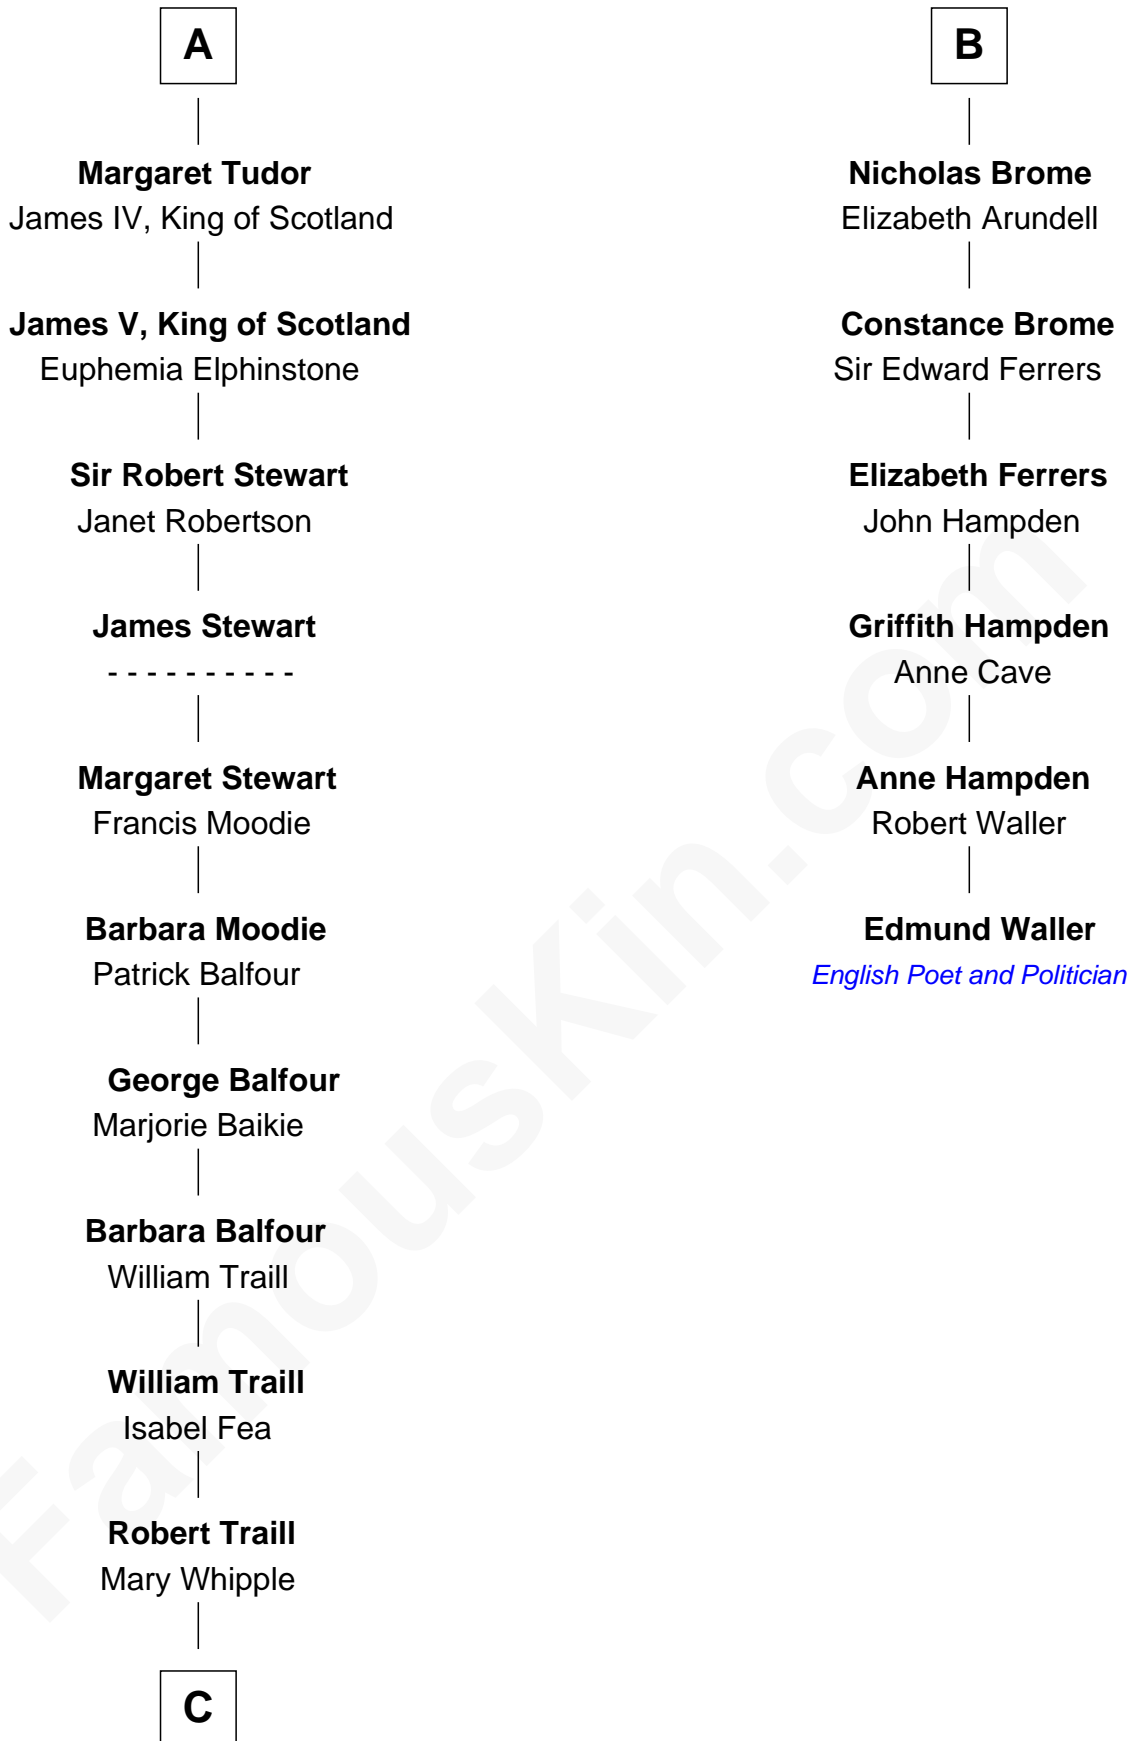

**FamousKin.com**  
**Relationship Chart of**  
**James Russell Lowell**  
*American "Fireside" Poet*

**12th cousin 7 times removed of**  
**Edmund Waller**  
*English Poet and Politician*

C

—  
**Mary Whipple Traill**