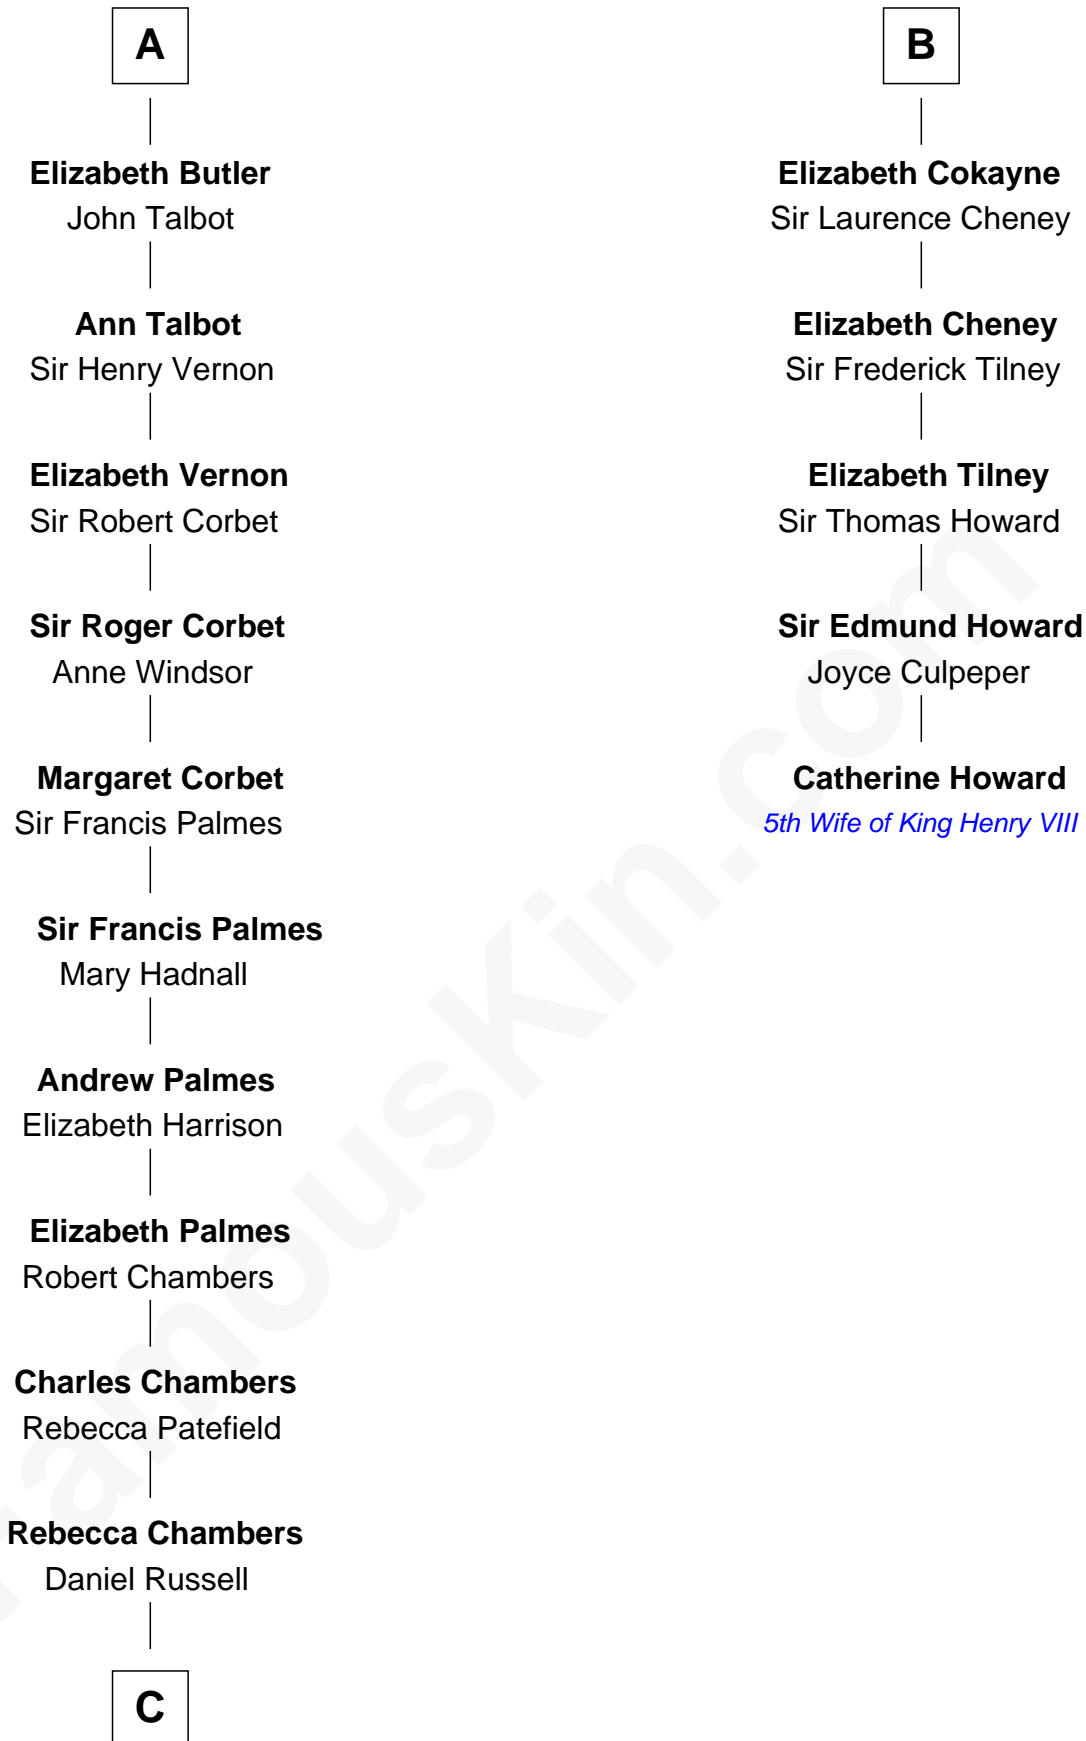

FamousKin.com
Relationship Chart of
James Russell Lowell
American "Fireside" Poet

11th cousin 9 times removed of

Catherine Howard
5th Wife of King Henry VIII

C

James Russell
Katharine Graves

Rebecca Russell
John Lowell