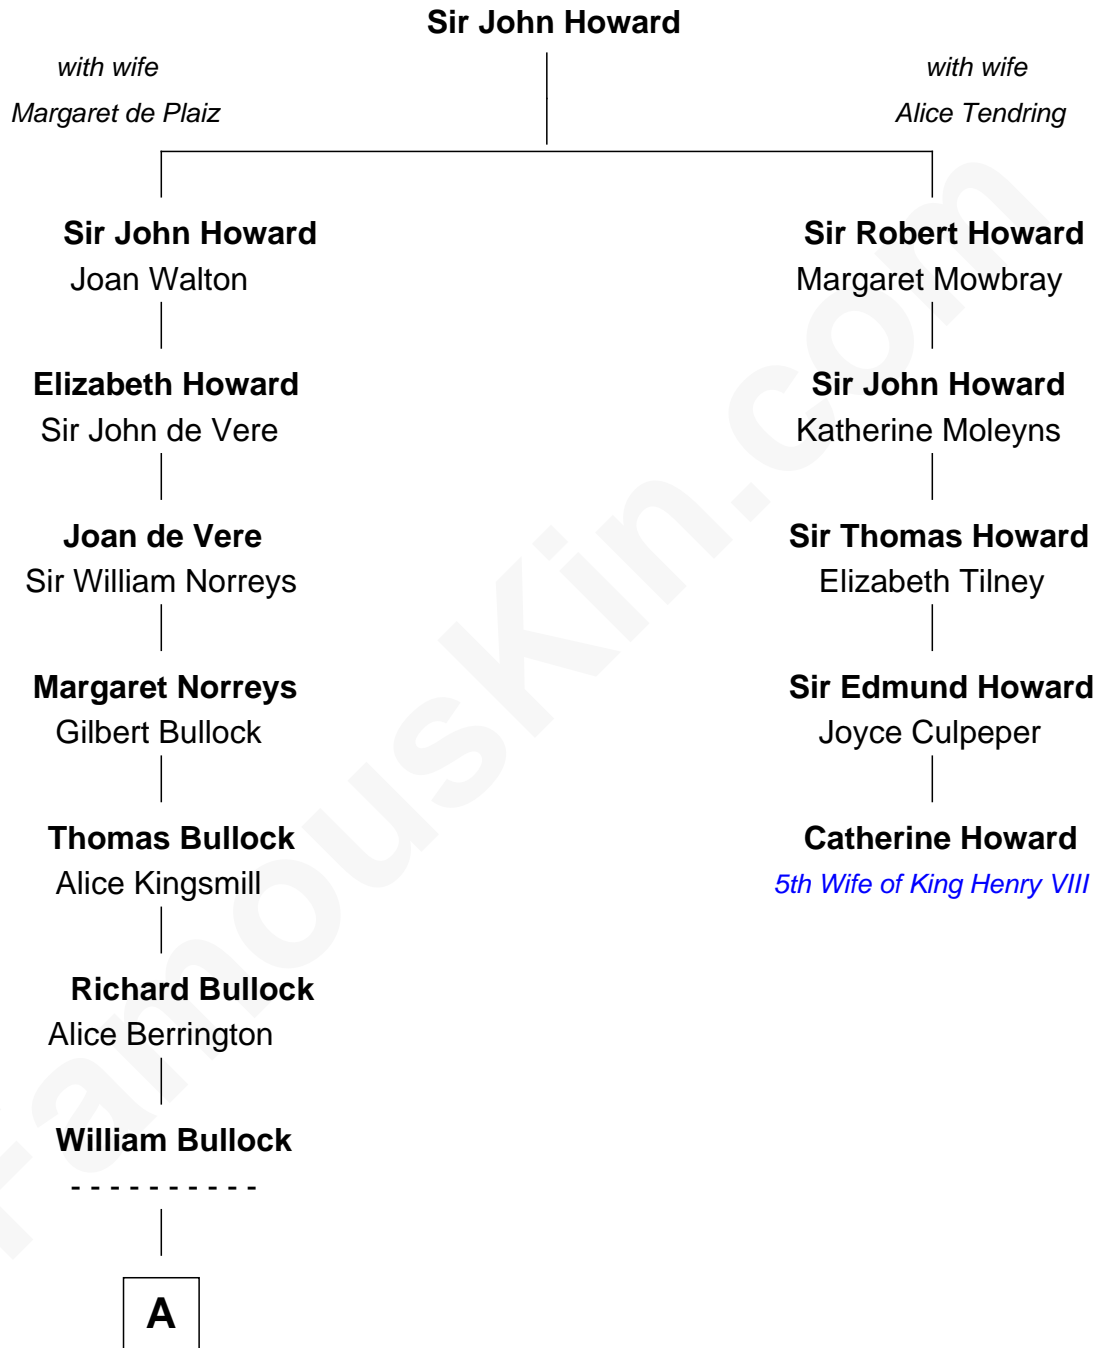

FamousKin.com
Relationship Chart of
James Russell Lowell
American "Fireside" Poet

4th cousin 10 times removed of

Catherine Howard
5th Wife of King Henry VIII

A

Elizabeth Bullock
Augustine Clement

Elizabeth Clement
William Sumner