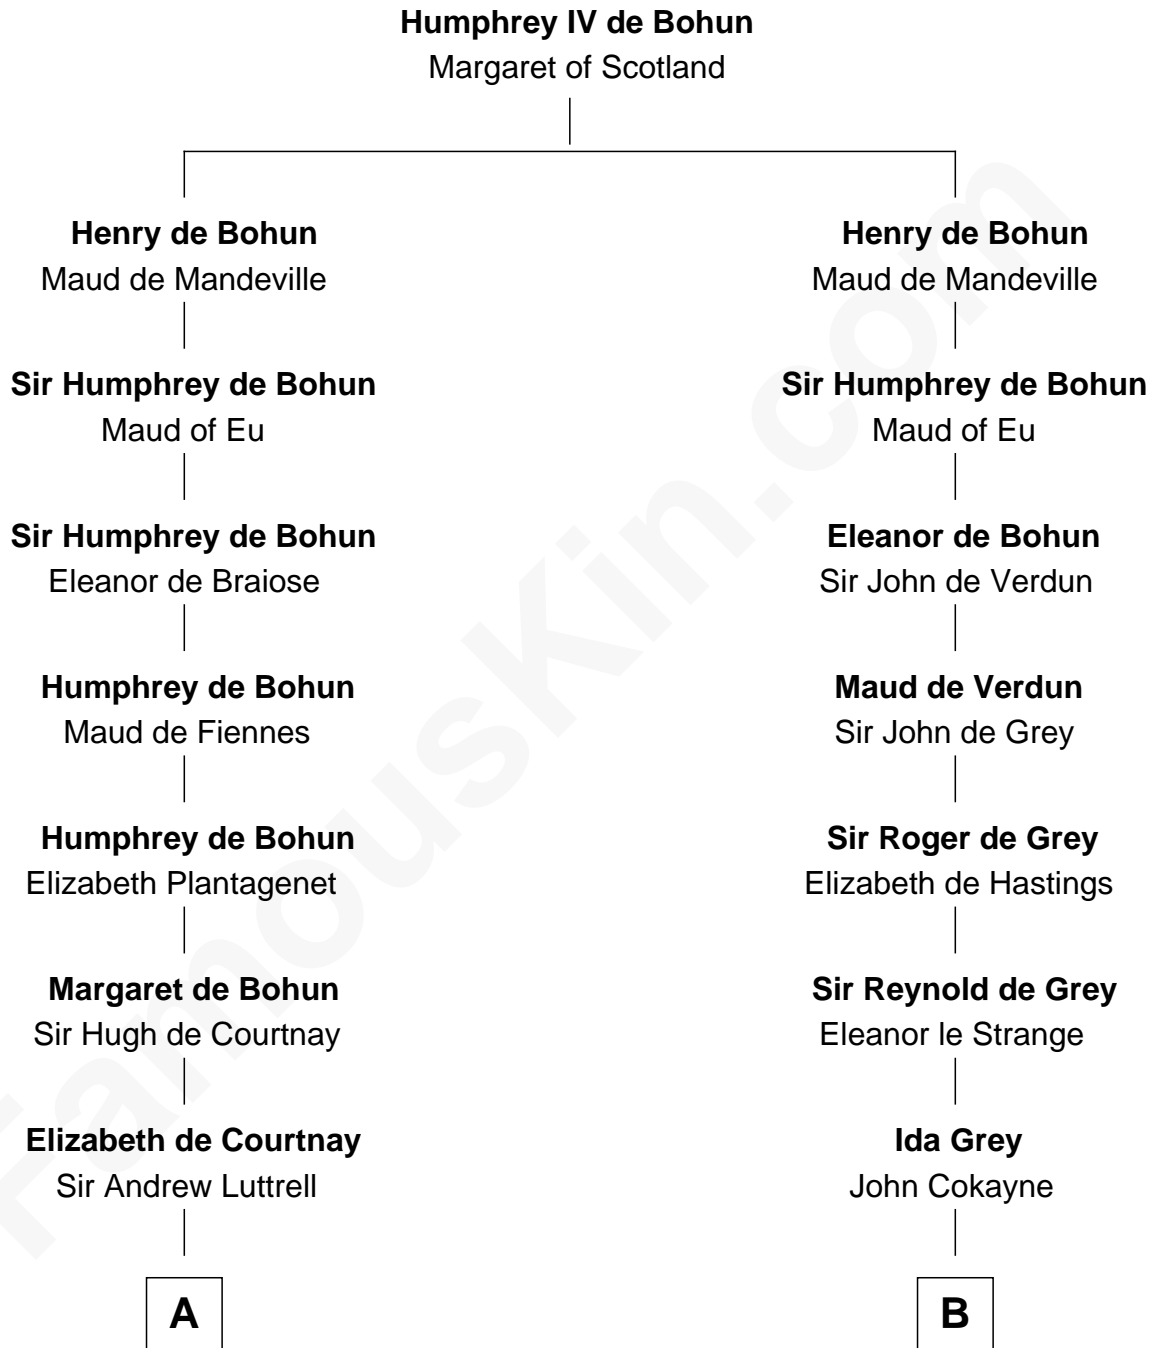

FamousKin.com
Relationship Chart of
James Russell Lowell
American "Fireside" Poet

11th cousin 10 times removed of
Catherine Howard
5th Wife of King Henry VIII

C

Ebenezer Lowell

Elizabeth Shailer

Rev. John Lowell