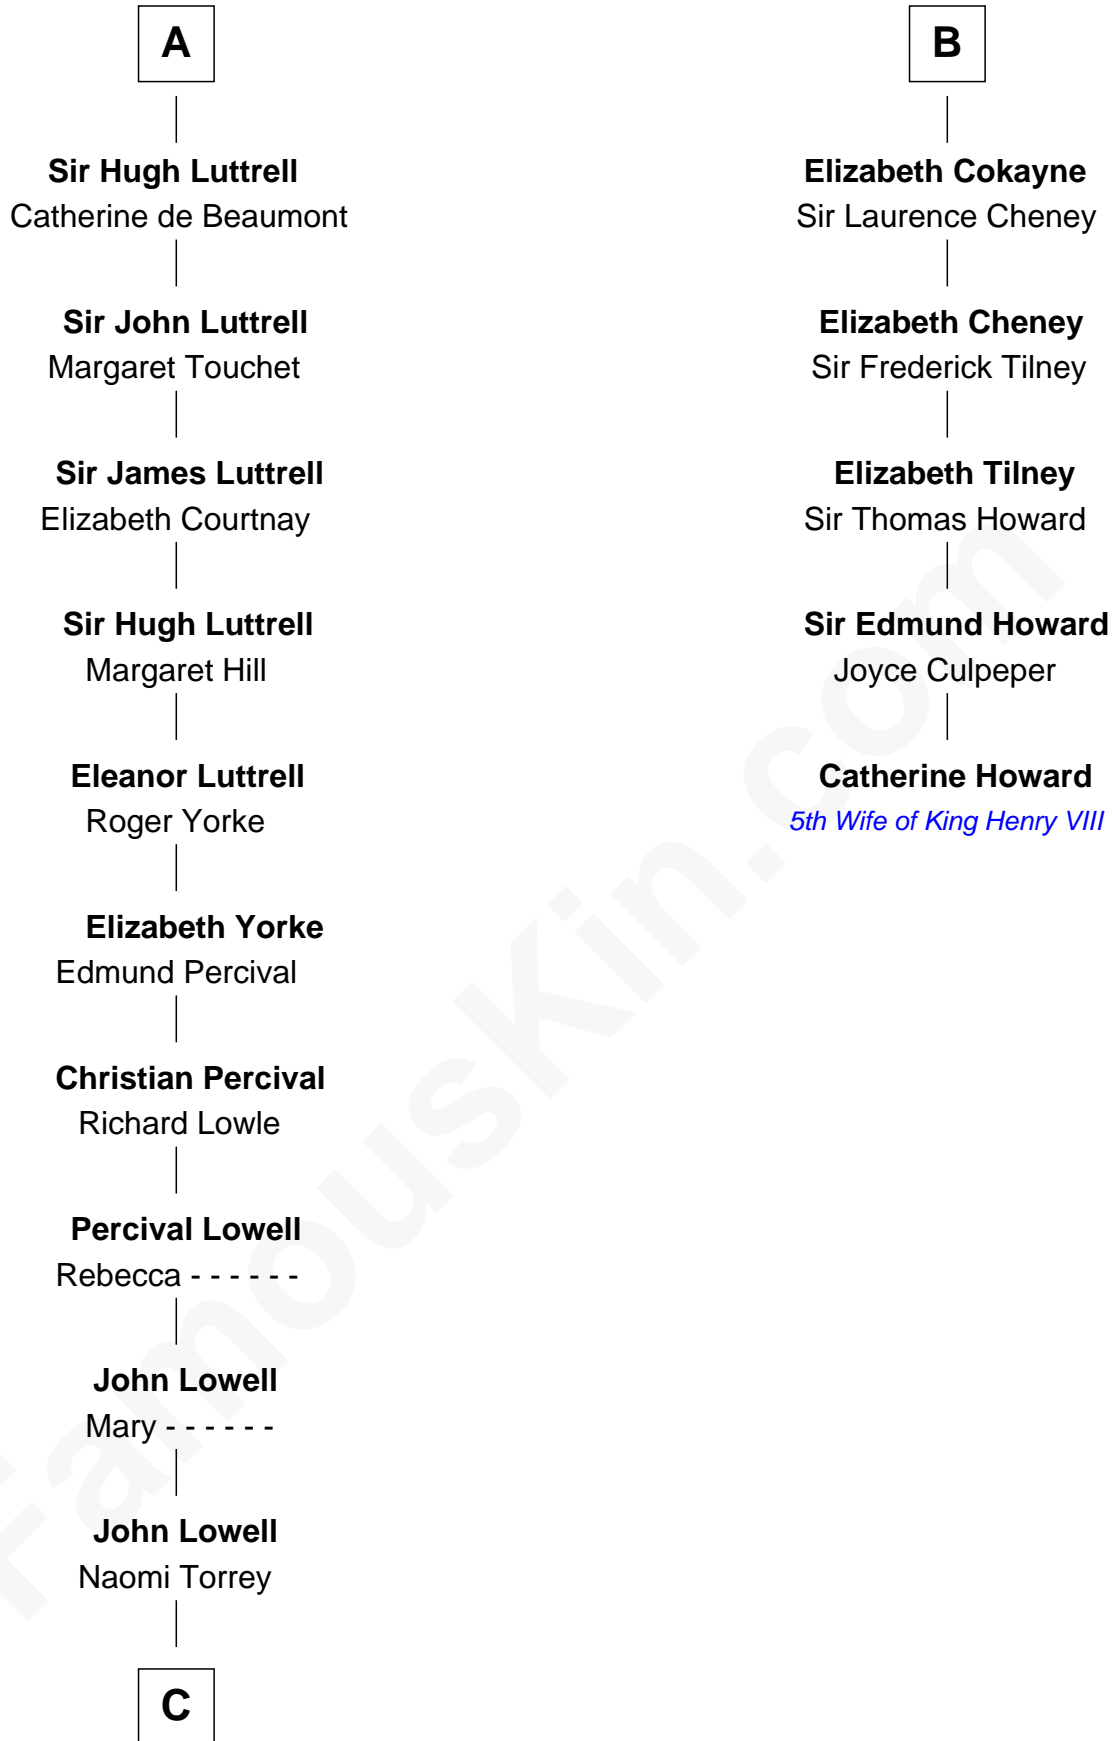

FamousKin.com
Relationship Chart of
James Russell Lowell
American "Fireside" Poet

11th cousin 10 times removed of
Catherine Howard
5th Wife of King Henry VIII

C

Ebenezer Lowell

Elizabeth Shailer

Rev. John Lowell