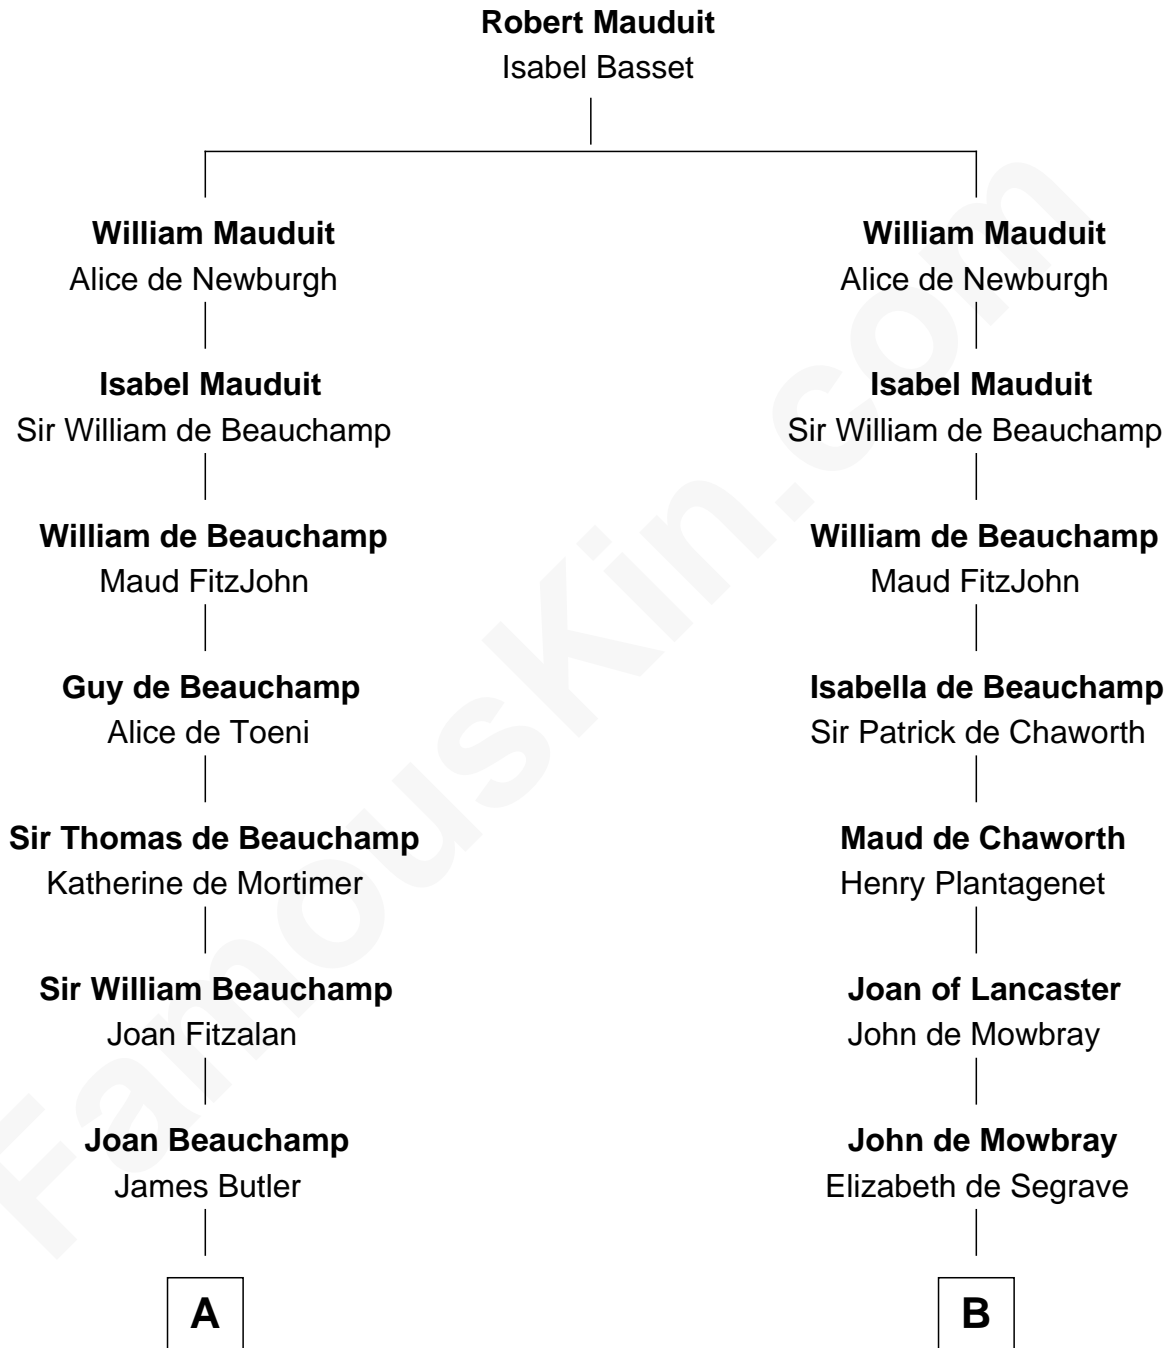

**FamousKin.com**  
**Relationship Chart of**  
**James Russell Lowell**  
*American "Fireside" Poet*

12th cousin 8 times removed of

**Catherine Howard**  
*5th Wife of King Henry VIII*

**C**

James Russell  
Katharine Graves

Rebecca Russell  
John Lowell

Rev. Charles Lowell  
Harriet Brackett Spence

James Russell Lowell  
*American "Fireside" Poet*

FamousKin.com