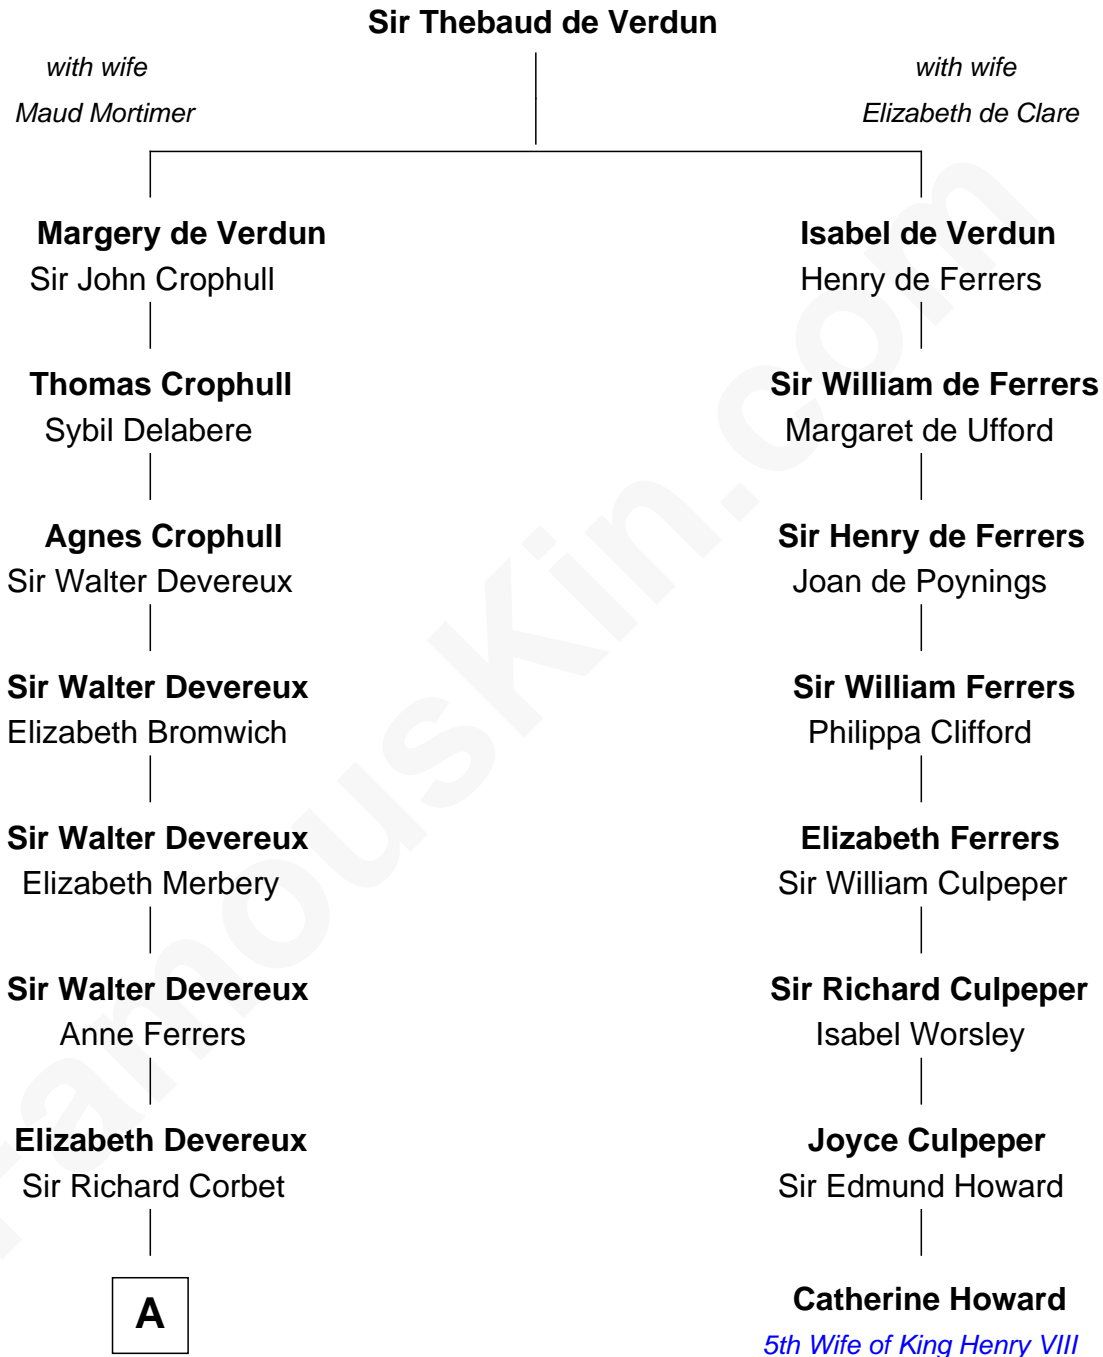

FamousKin.com
Relationship Chart of
James Russell Lowell
American "Fireside" Poet

7th cousin 11 times removed of
Catherine Howard
5th Wife of King Henry VIII

B

—
Rev. Charles Lowell
Harriet Brackett Spence

—
James Russell Lowell
American "Fireside" Poet

FamousKin.com