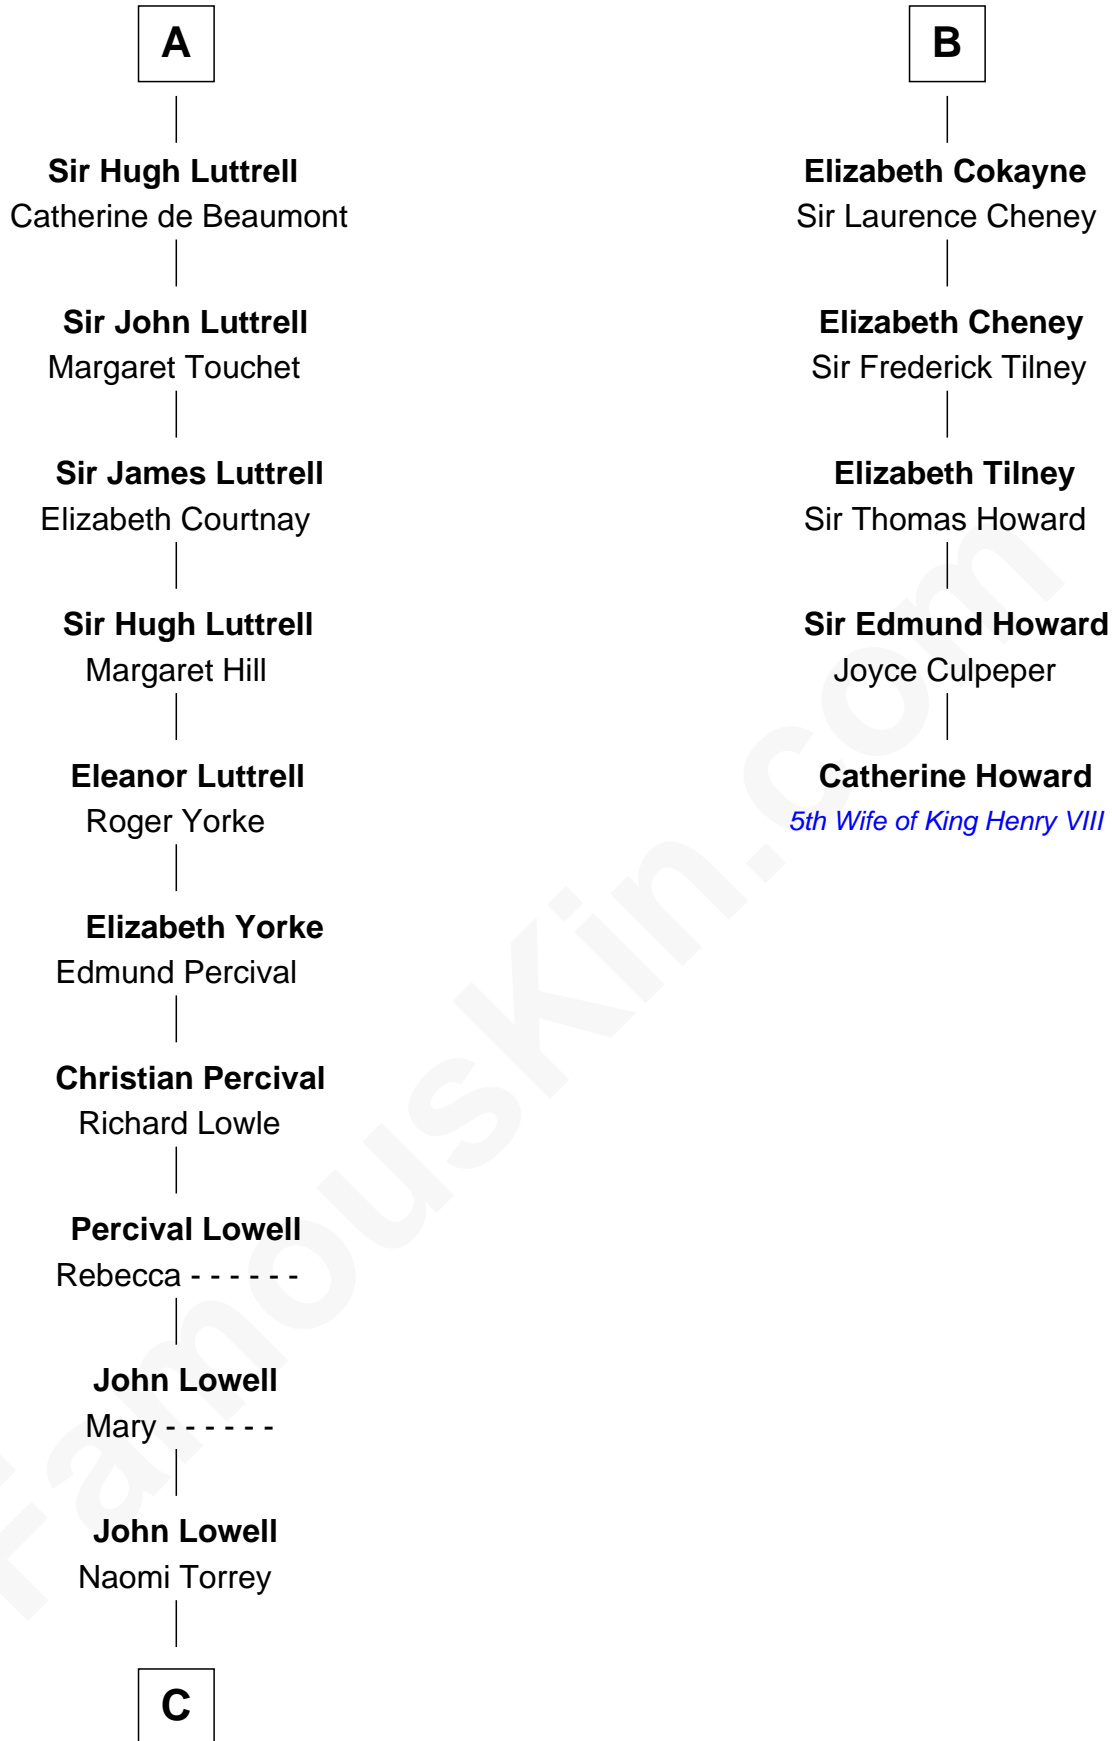

FamousKin.com Relationship Chart of

James Russell Lowell

American "Fireside" Poet

11th cousin 10 times removed of

Catherine Howard

5th Wife of King Henry VIII

Hugues de Lusignan

Orengarde - - - - -