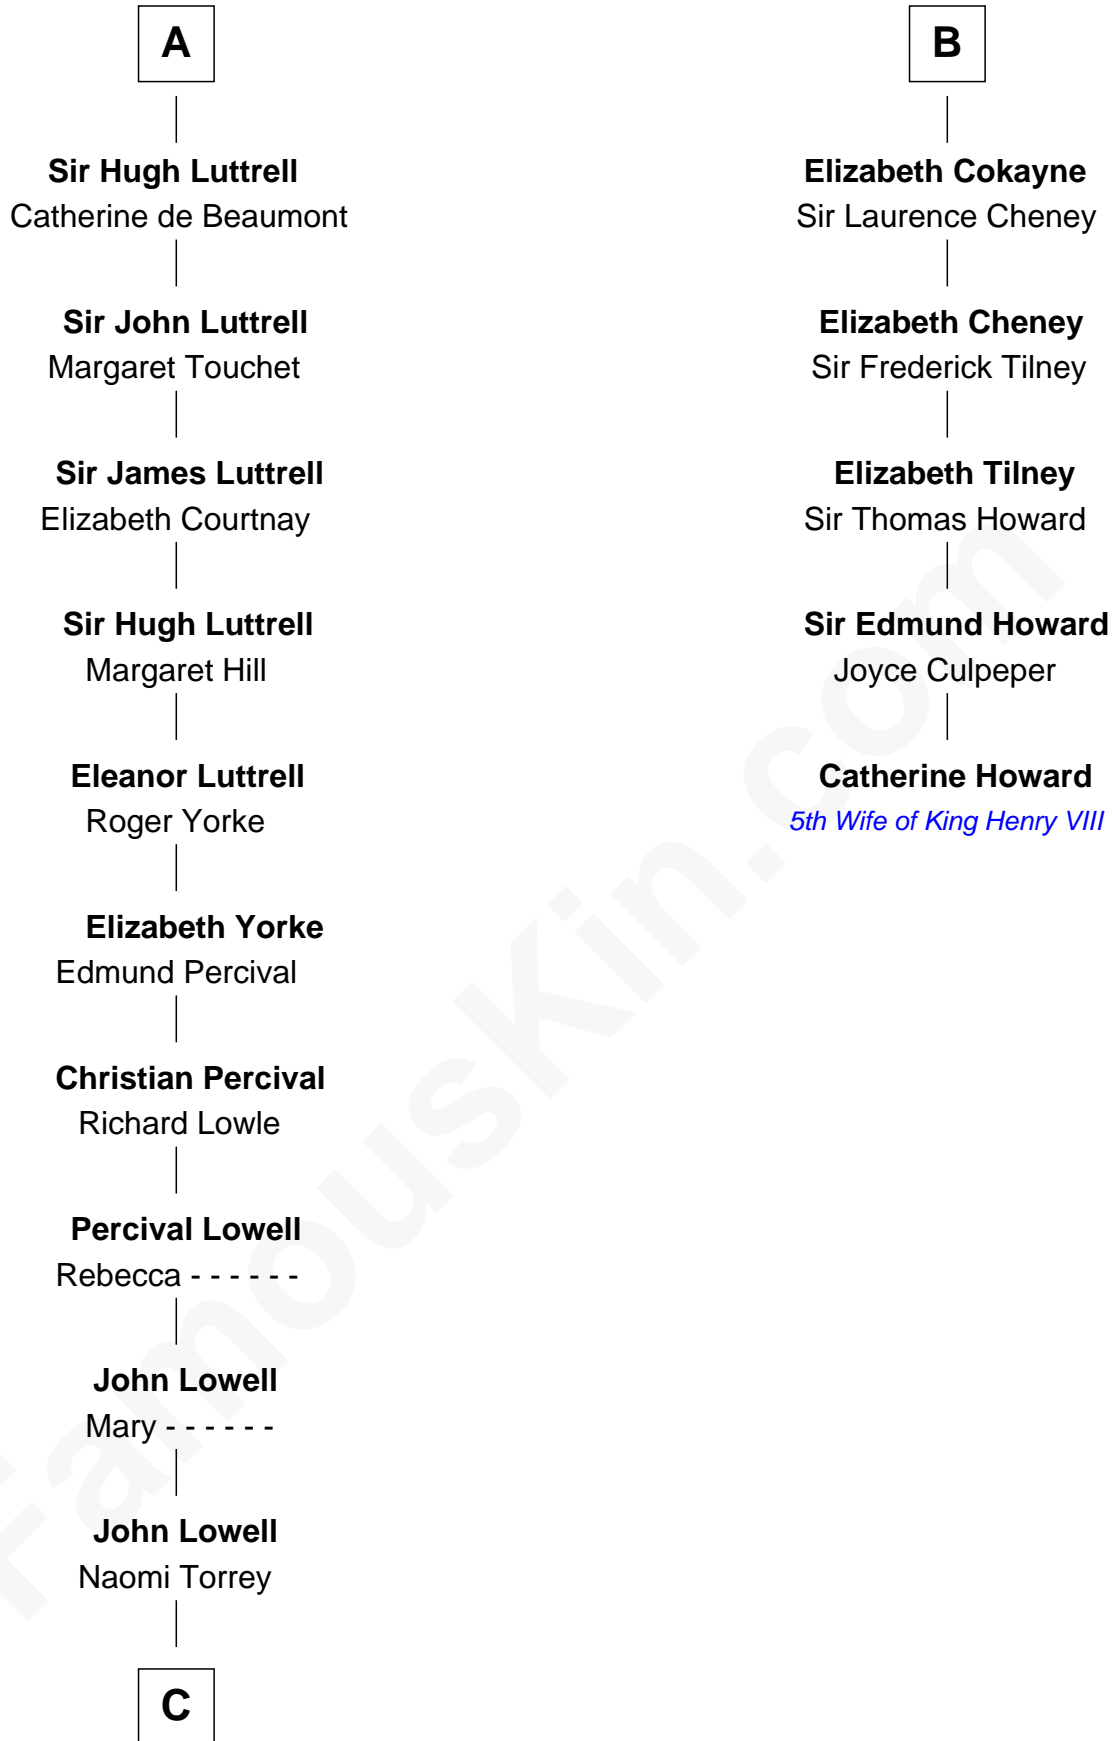

**FamousKin.com**  
**Relationship Chart of**  
**James Russell Lowell**  
*American "Fireside" Poet*

**11th cousin 10 times removed of**  
**Catherine Howard**  
*5th Wife of King Henry VIII*

**C**

**Ebenezer Lowell**