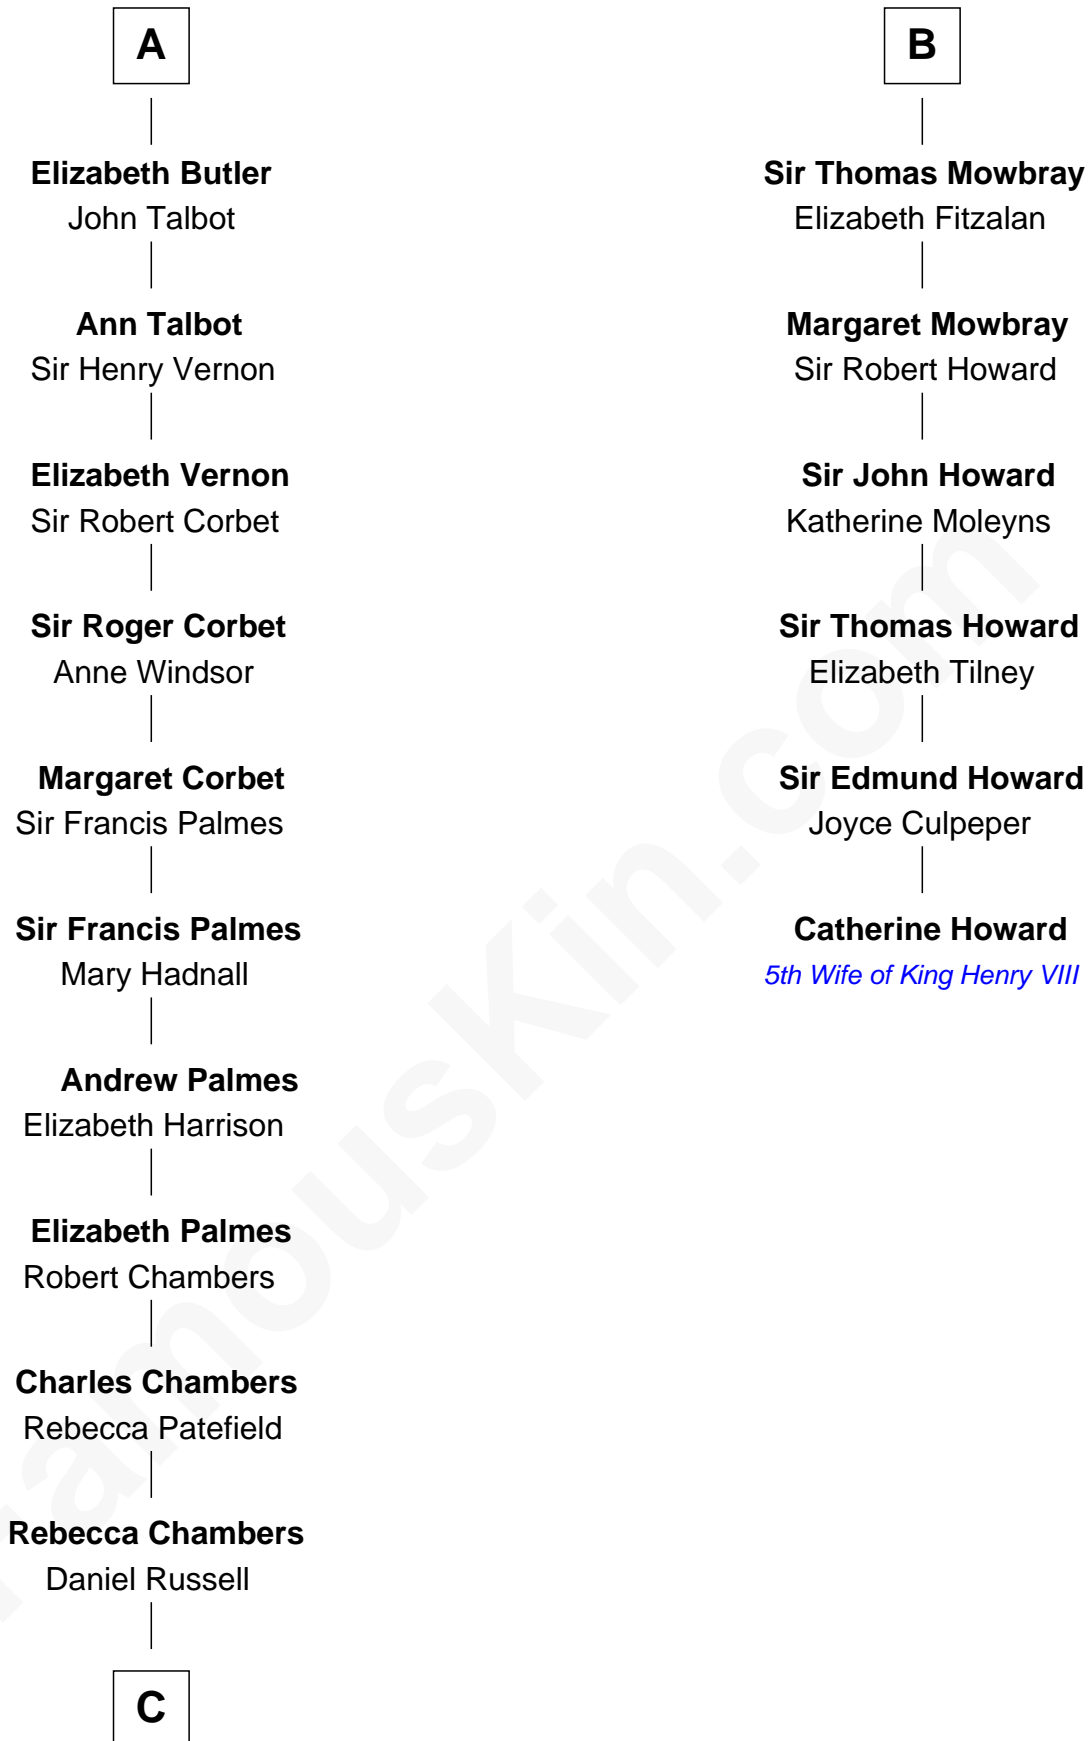

FamousKin.com
Relationship Chart of
James Russell Lowell
American "Fireside" Poet

12th cousin 8 times removed of

Catherine Howard
5th Wife of King Henry VIII

C

James Russell
Katharine Graves

Rebecca Russell
John Lowell