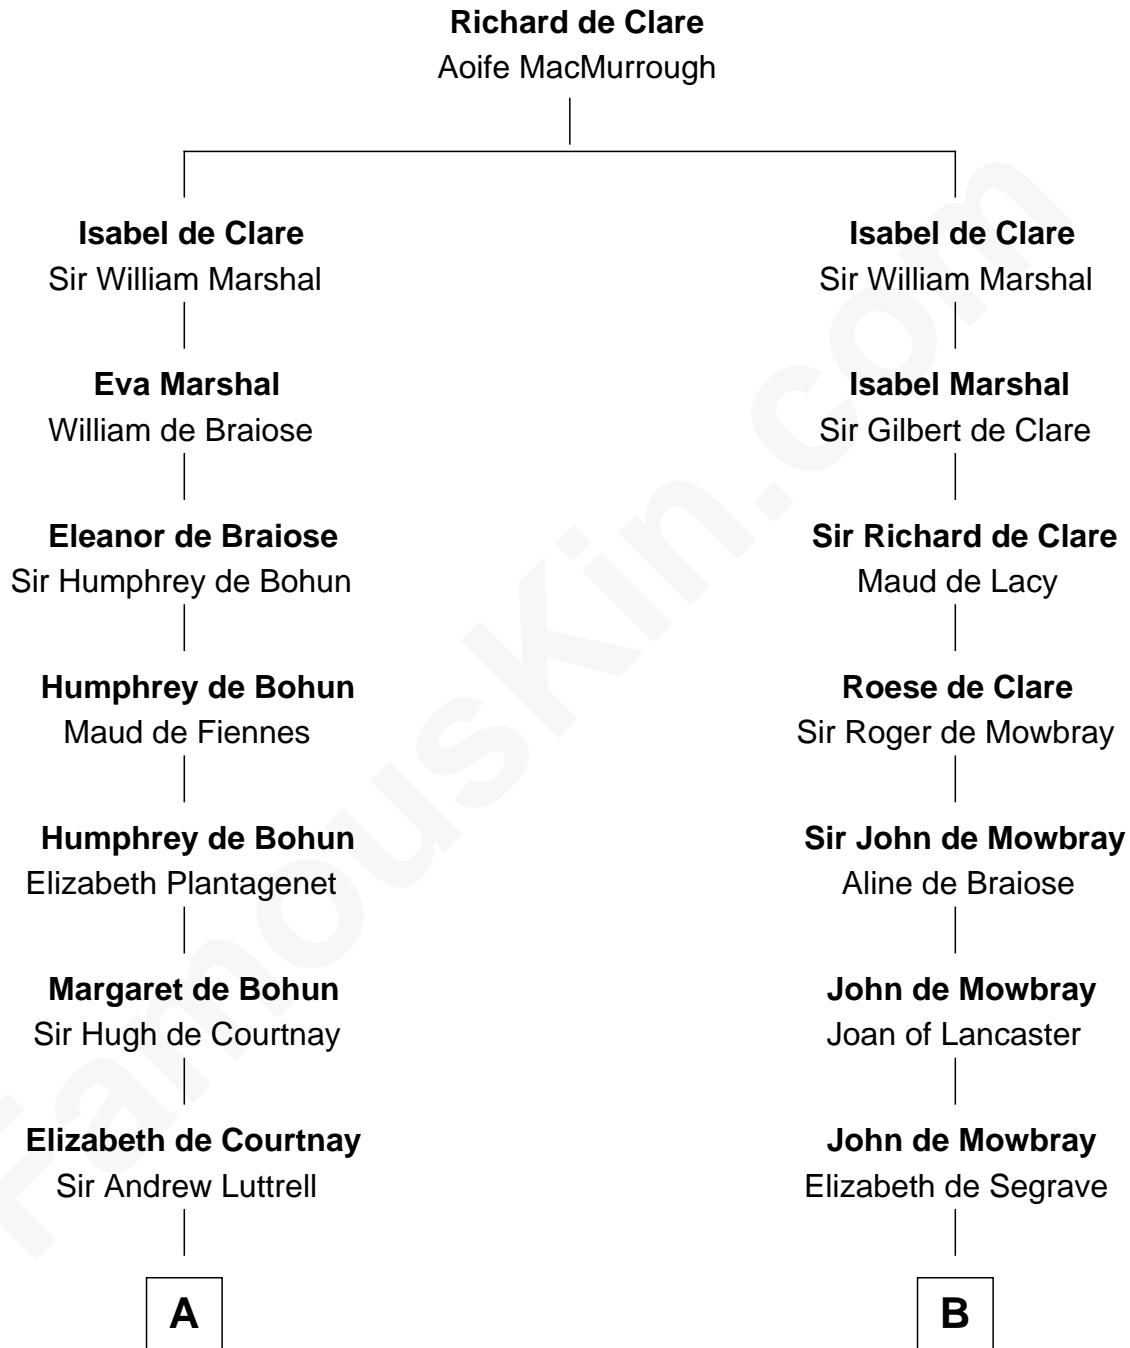

FamousKin.com
Relationship Chart of
James Russell Lowell
American "Fireside" Poet

12th cousin 9 times removed of

Catherine Howard
5th Wife of King Henry VIII

C

Ebenezer Lowell

Elizabeth Shailer

Rev. John Lowell